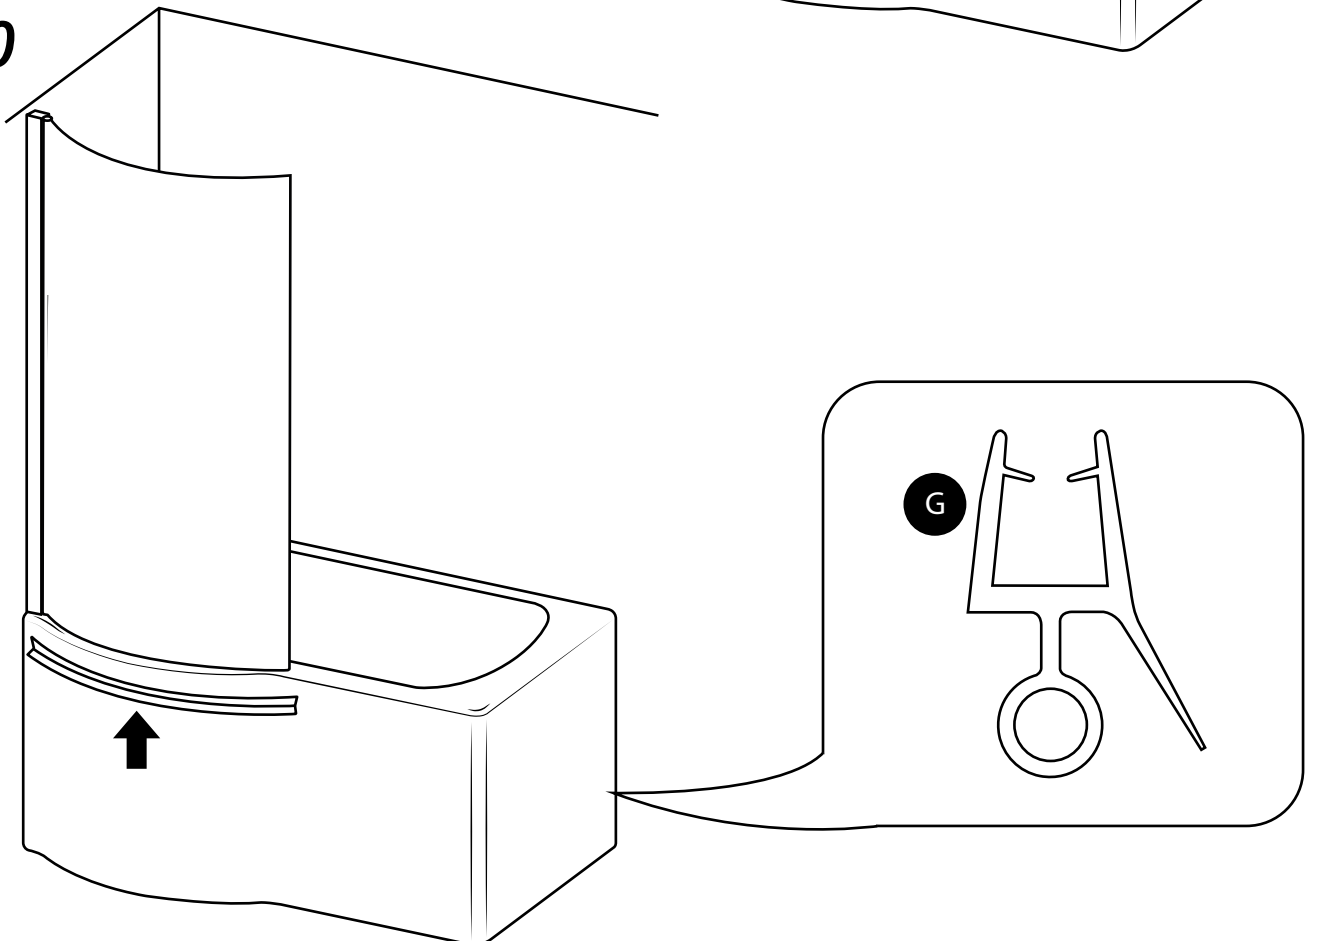

Milano

P-Shape Shower Bath

 Style may vary

Installation Guide

Installation

Tools required for installing:

Parts included:

1

18

Installation

Bath Screen:

Parts included:

1

2

3

4

5

6

7

8

9

10

11

12