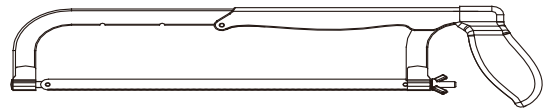

Milano

P-Shape Shower Bath

 Style may vary

Installation Guide

Installation

Tools required for installing:

Parts included:

1