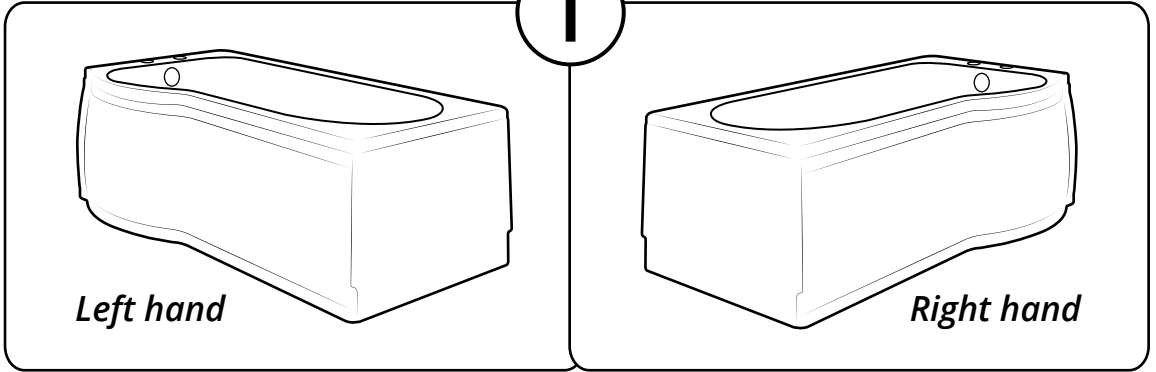

Milano

P-Shape Shower Bath

 Style may vary

Installation Guide

Installation

Tools required for installing:

Parts included:

1