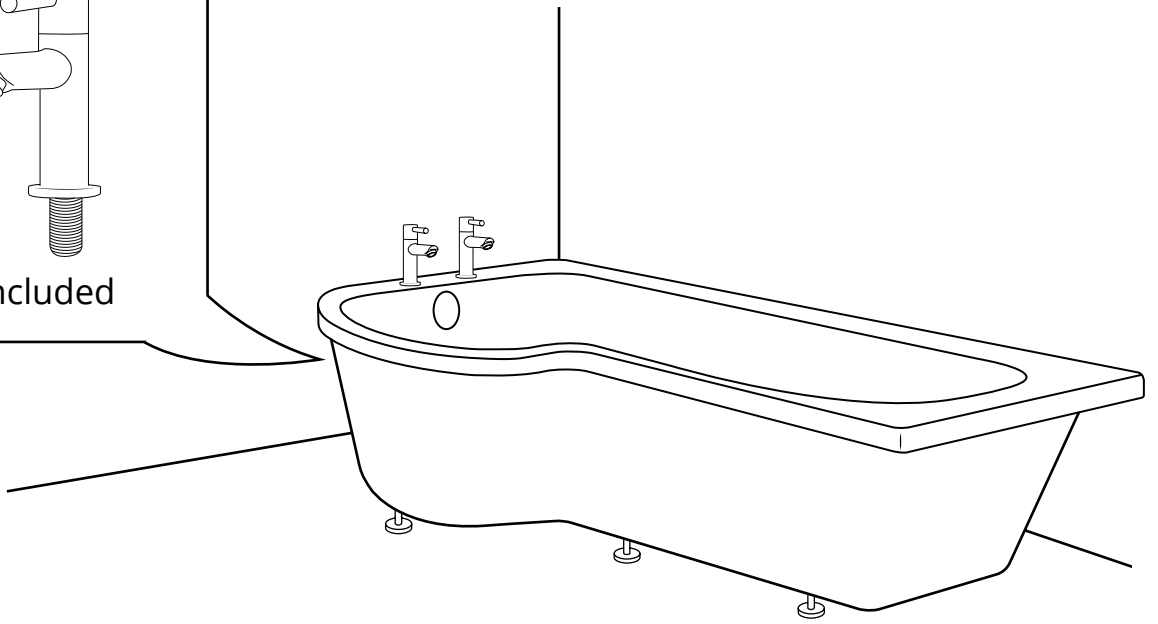

Milano

P-Shape Shower Bath

 Style may vary

Installation Guide

Installation

Tools required for installing:

Parts included:

1

10

11

12

13

14

15

16

17

18

Installation

Bath Screen:

Parts included:

1

2

3

4