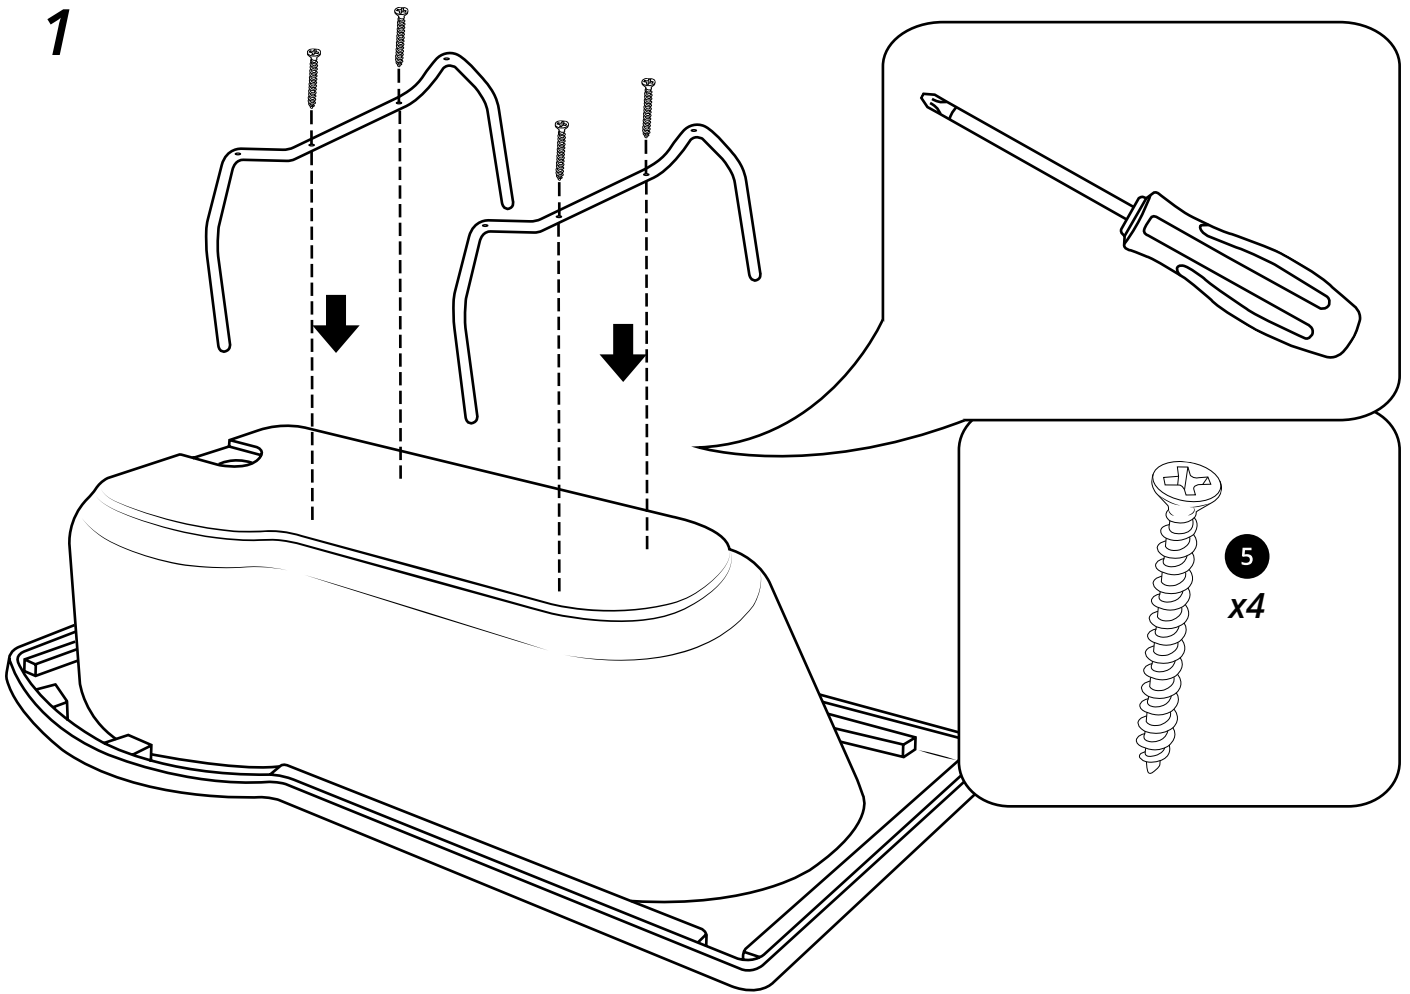

Milano

P-Shape Shower Bath

 Style may vary

Installation Guide

Installation

Tools required for installing:

Parts included:

1

18

Installation

Bath Screen:

Parts included:

1

2

3

4