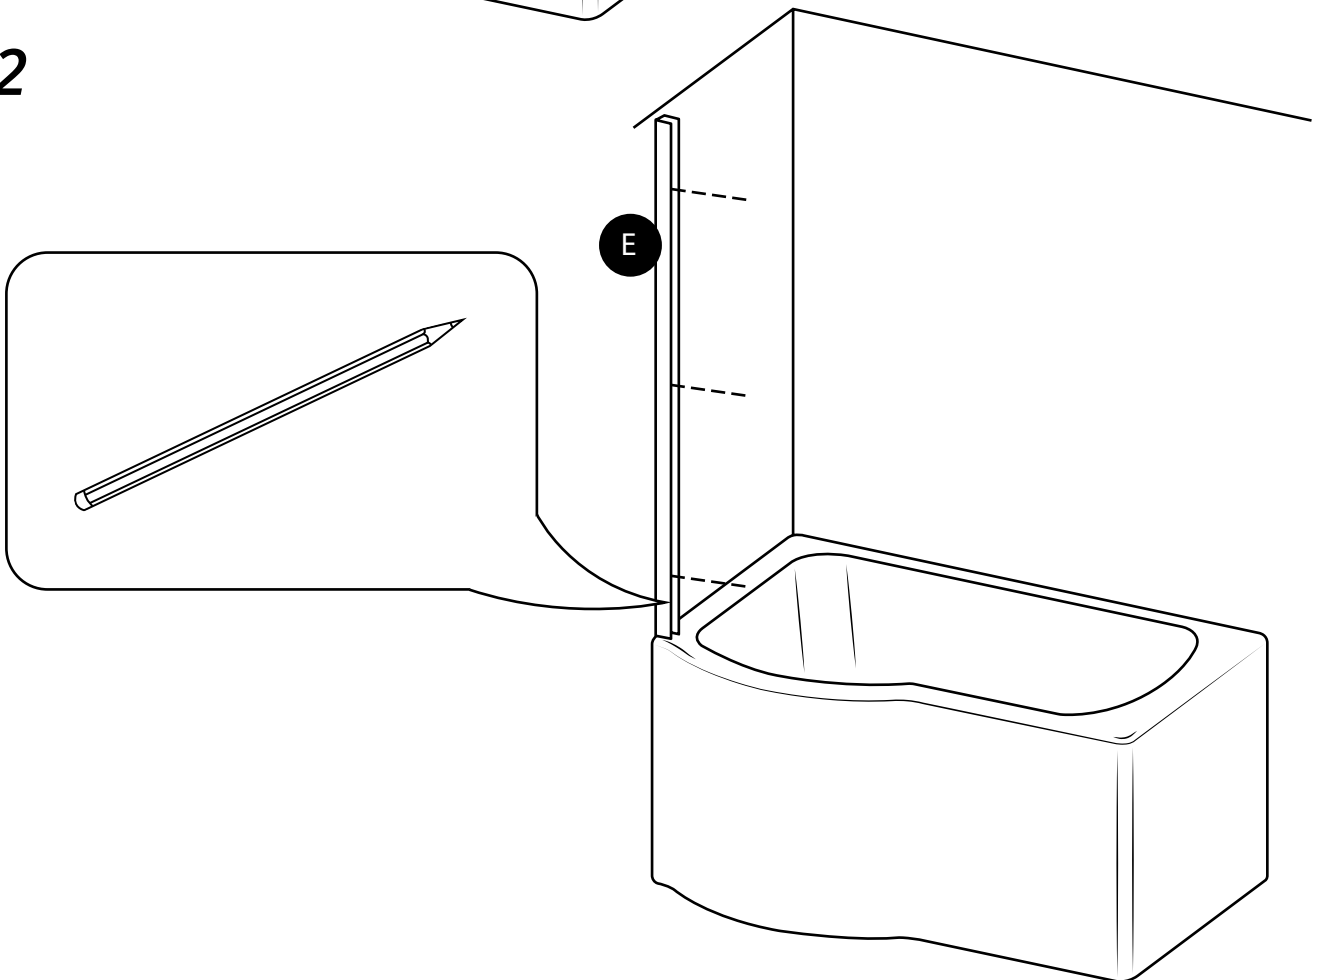

Milano

P-Shape Shower Bath

 Style may vary

Installation Guide

Installation

Tools required for installing:

Parts included:

1

18

Installation

Bath Screen:

Parts included:

1

2

3

4