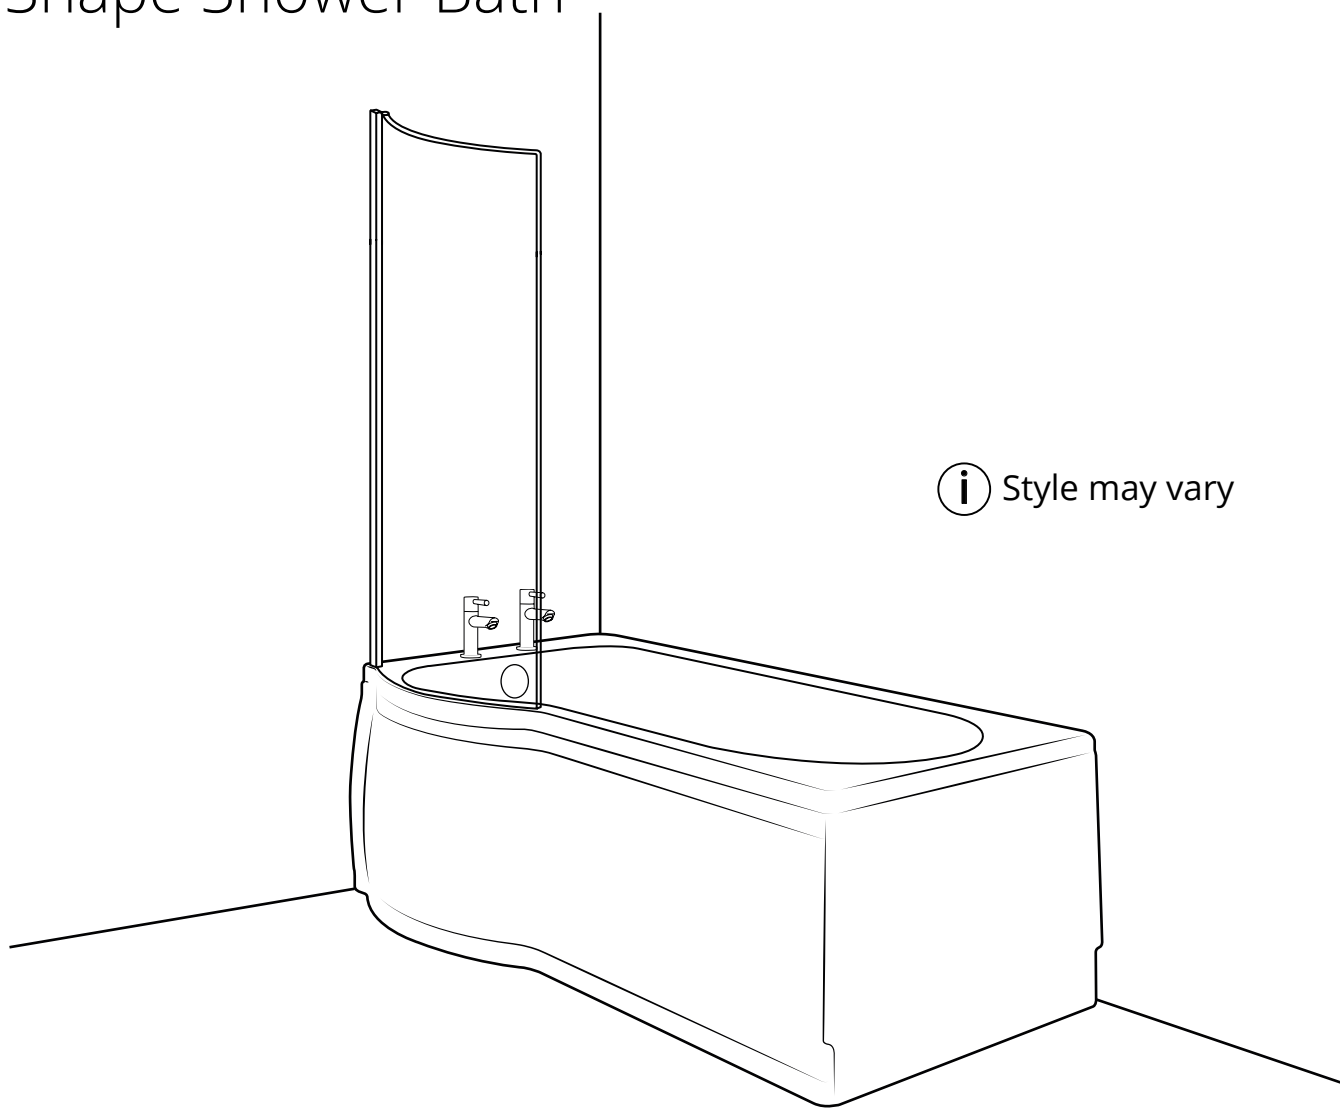

Milano

P-Shape Shower Bath

 Style may vary

Installation Guide

Installation

Tools required for installing:

Parts included:

1