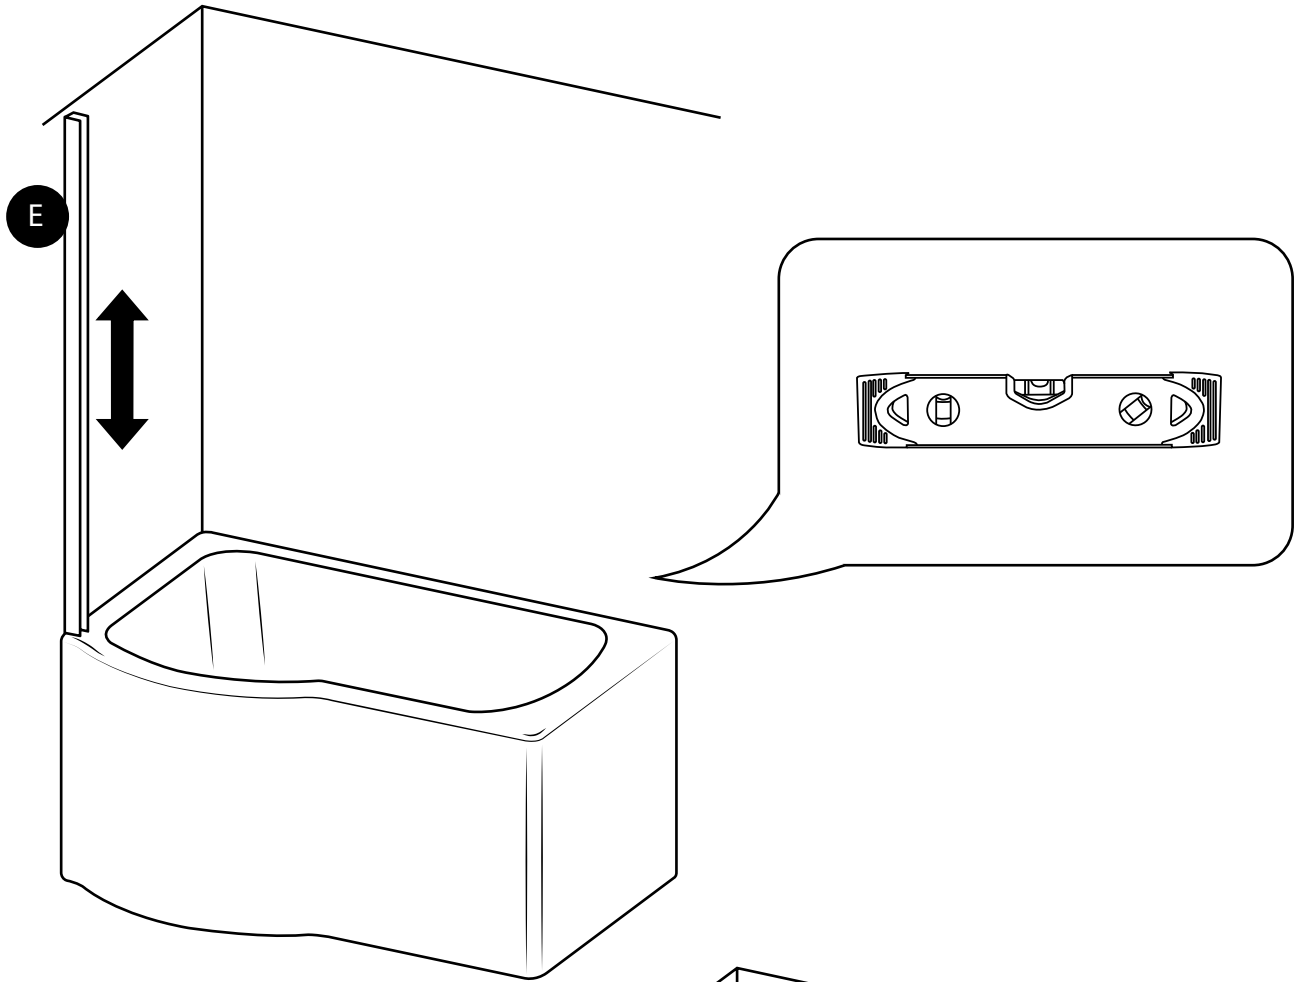

Milano

P-Shape Shower Bath

 Style may vary

Installation Guide

Installation

Tools required for installing:

Parts included:

1

18

Installation

Bath Screen:

Parts included:

1

2

3

4