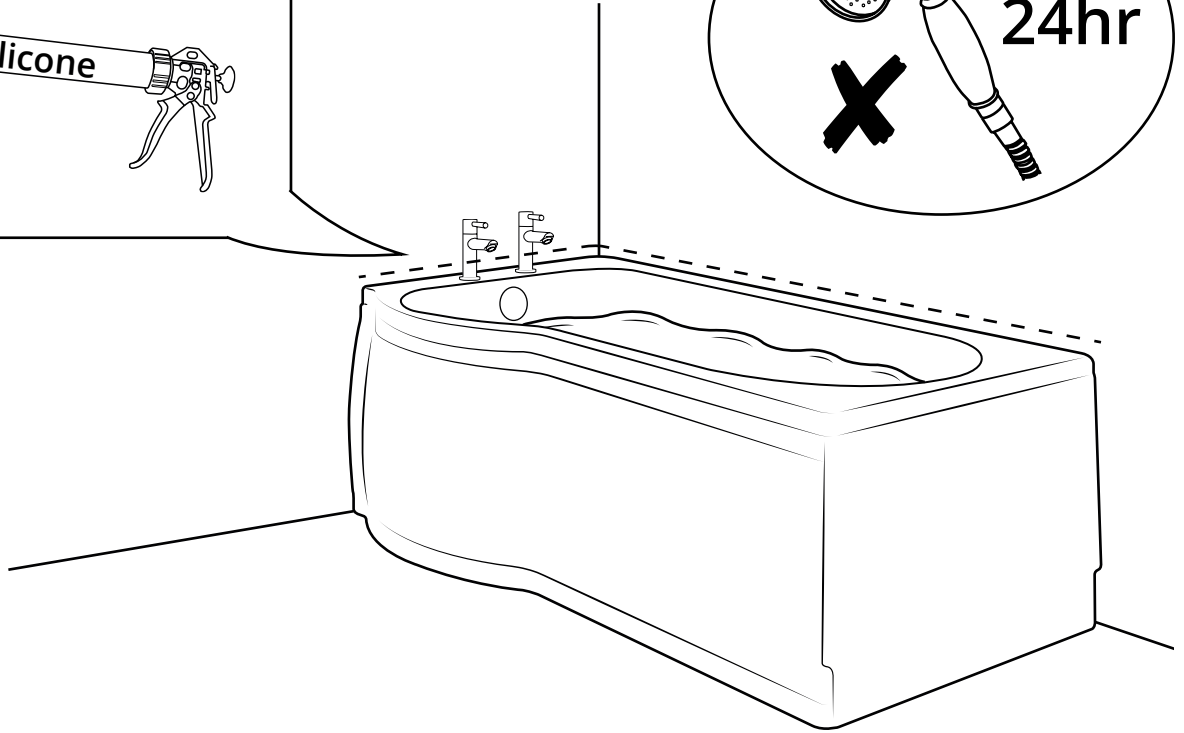

Milano

P-Shape Shower Bath

 Style may vary

Installation Guide

Installation

Tools required for installing:

Parts included:

1

18

Installation

Bath Screen:

Parts included:

1

2

3

4