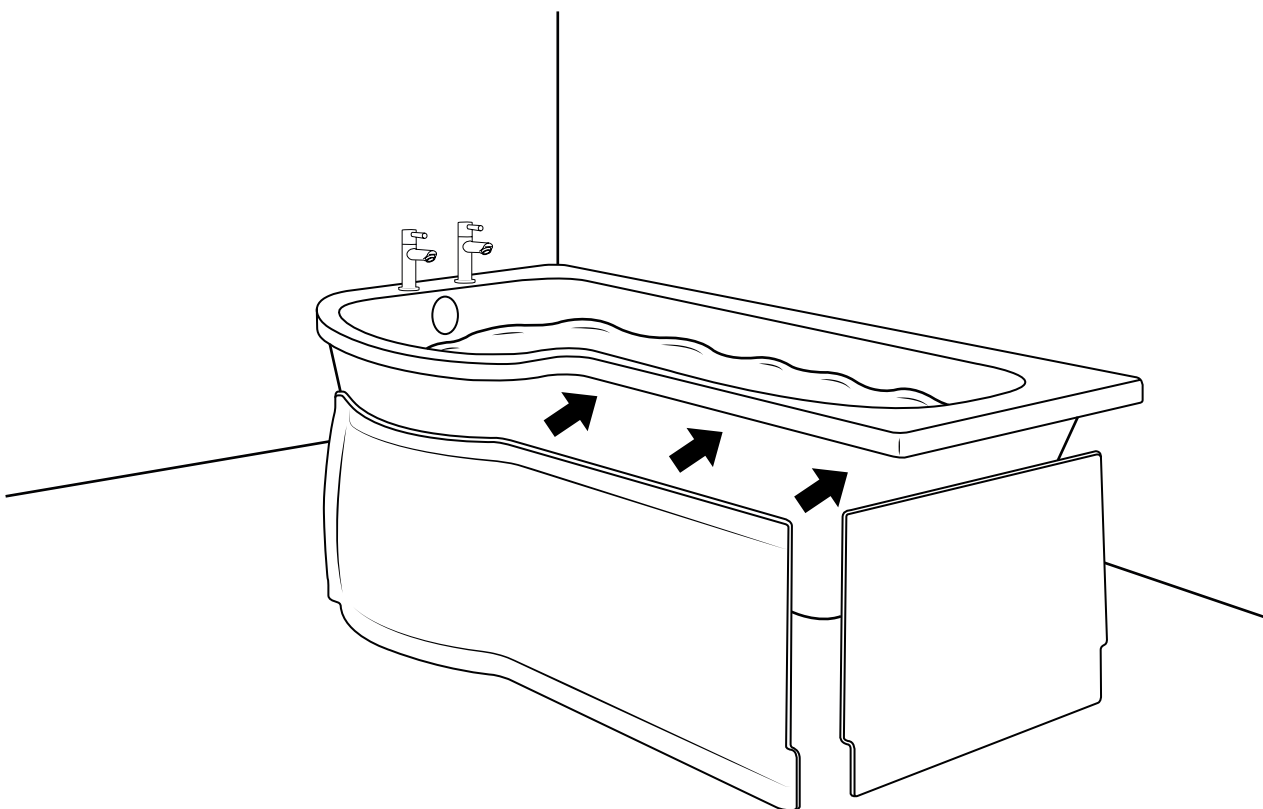

Milano

P-Shape Shower Bath

 Style may vary

Installation Guide

Installation

Tools required for installing:

Parts included:

1

10

11

12

13

14

15

16

17

18

Installation

Bath Screen:

Parts included:

1

2

3

4