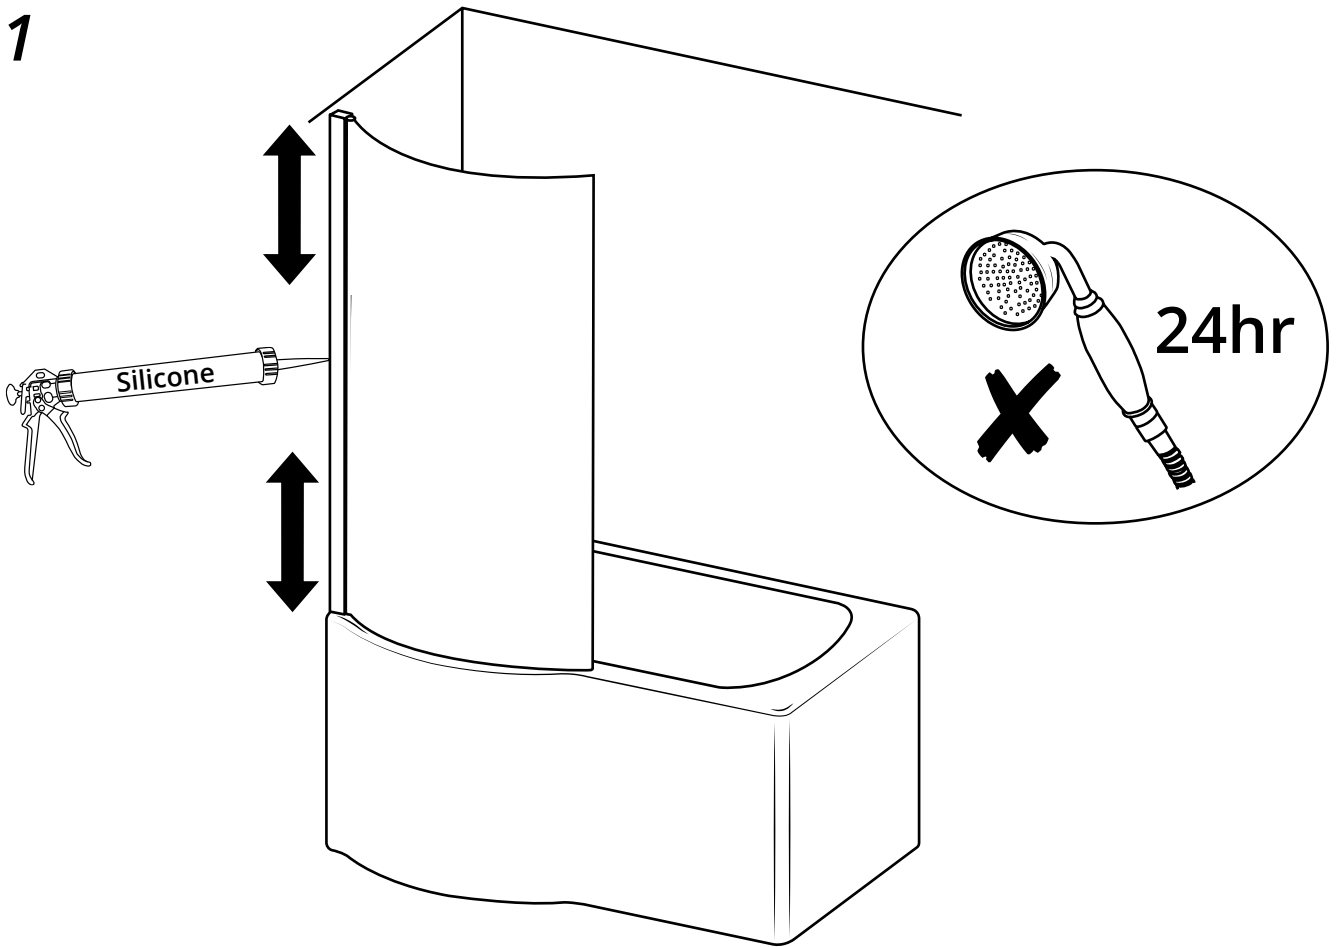

Milano

P-Shape Shower Bath

 Style may vary

Installation Guide

Installation

Tools required for installing:

Parts included:

1

18

Installation

Bath Screen:

Parts included:

1

2

3

4

5

6

7

8

9

10

11

12