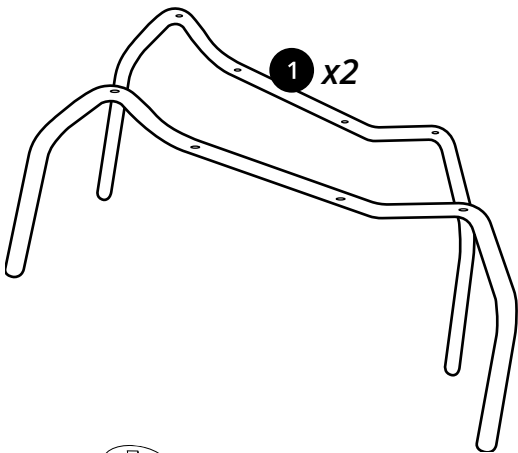

Milano

P-Shape Shower Bath

 Style may vary

Installation Guide

Installation

Tools required for installing:

Parts included:

1

2

3

4

5

6

7

8

9

18

Installation

Bath Screen:

Parts included:

1

2

3

4