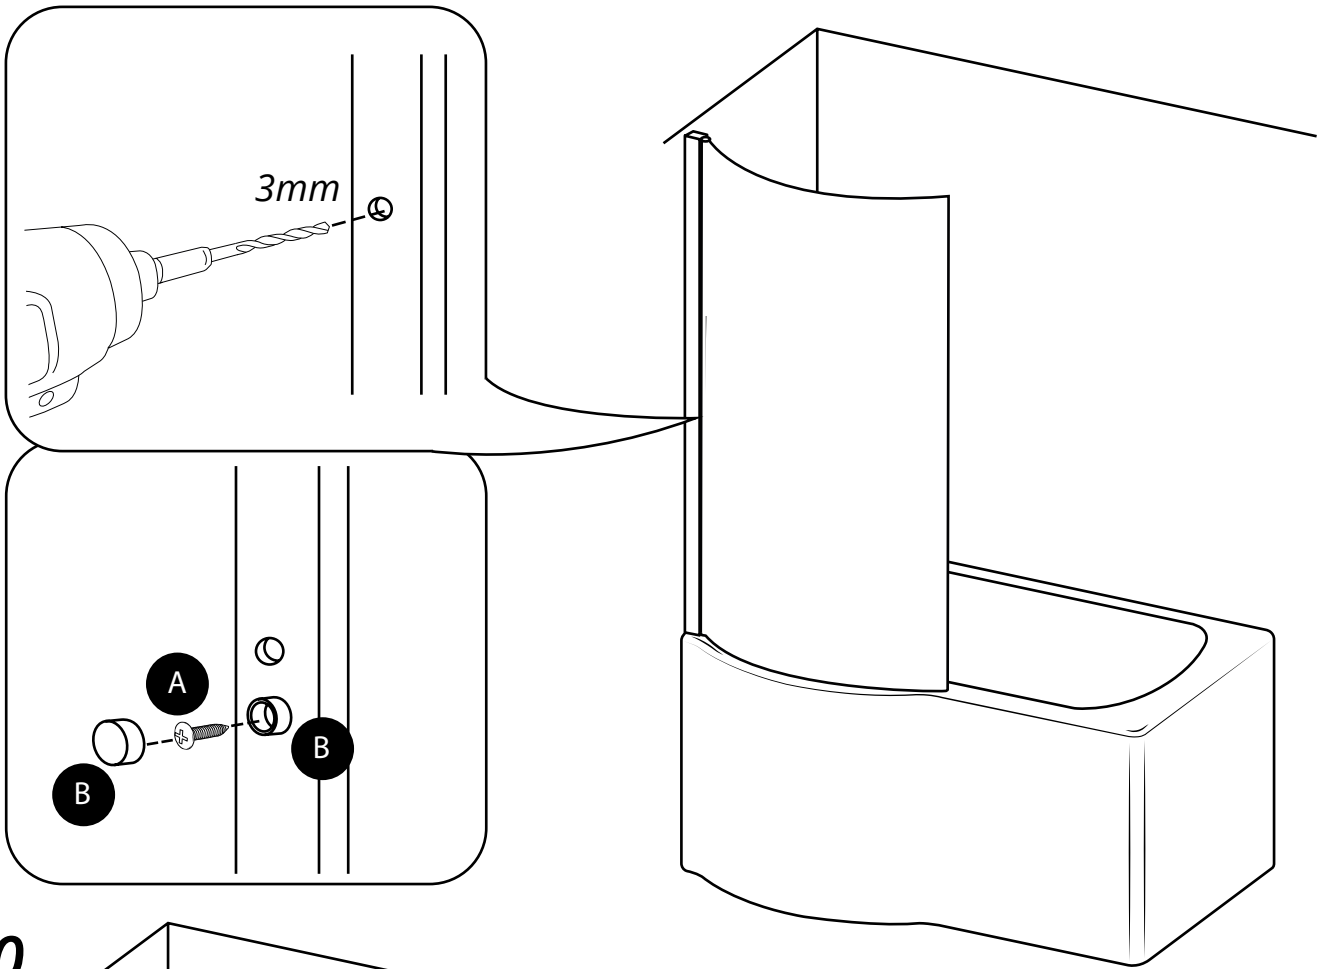

Milano

P-Shape Shower Bath

 Style may vary

Installation Guide

Installation

Tools required for installing:

Parts included:

1

18

Installation

Bath Screen:

Parts included:

1

2

3

4

5

6

7

8

9

10

11

12