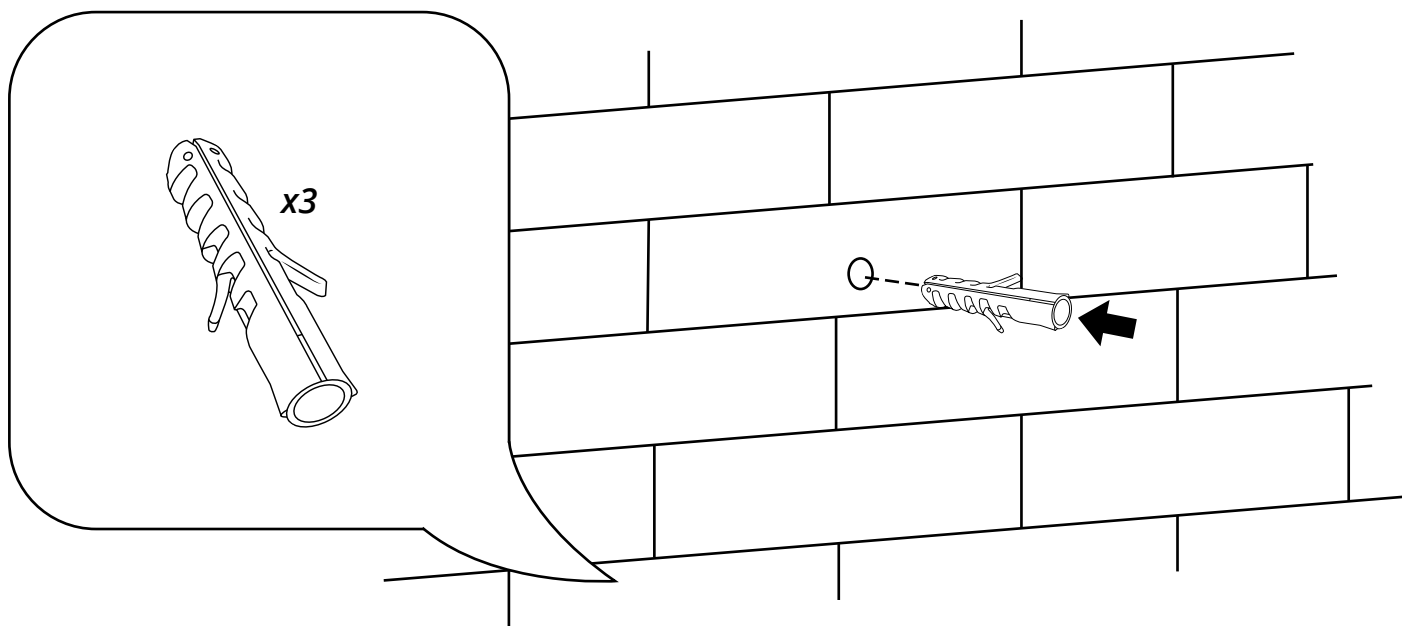

Milano

P-Shape Shower Bath

 Style may vary

Installation Guide

Installation

Tools required for installing:

Parts included:

1

18

Installation

Bath Screen:

Parts included:

1

2

3

4