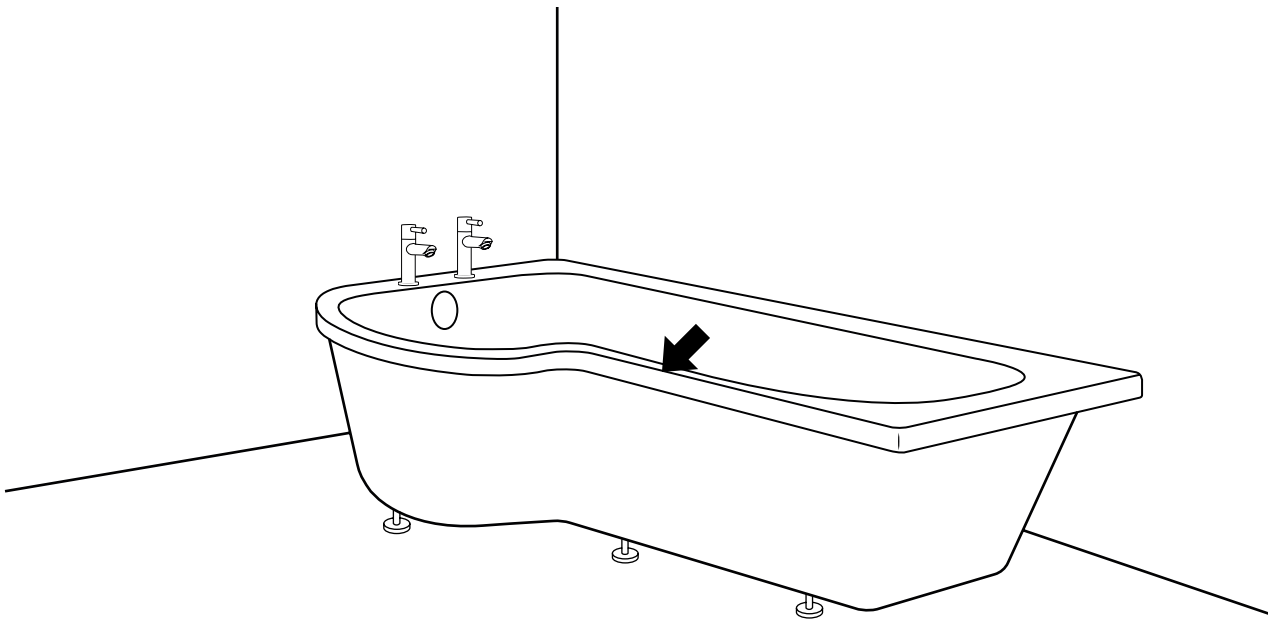

Milano

P-Shape Shower Bath

 Style may vary

Installation Guide

Installation

Tools required for installing:

Parts included:

1

10

11

12

13

14

15

16

17

18

Installation

Bath Screen:

Parts included:

1

2

3

4