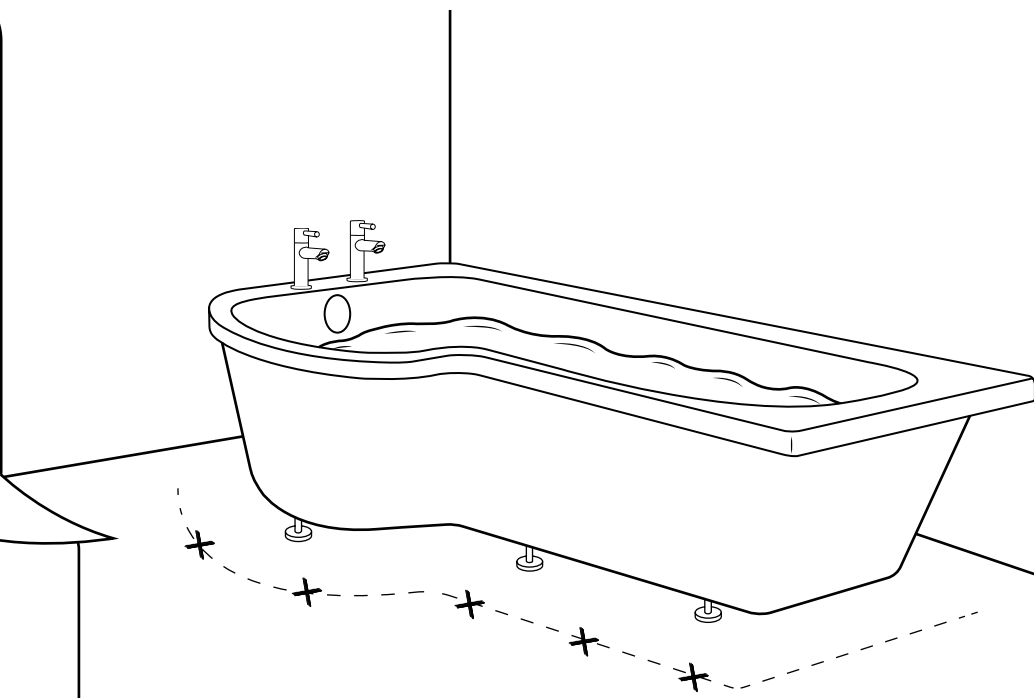

Milano

P-Shape Shower Bath

 Style may vary

Installation Guide

Installation

Tools required for installing:

Parts included:

1

10

11

12

13

14

15

16

17

18

Installation

Bath Screen:

Parts included:

1

2

3

4