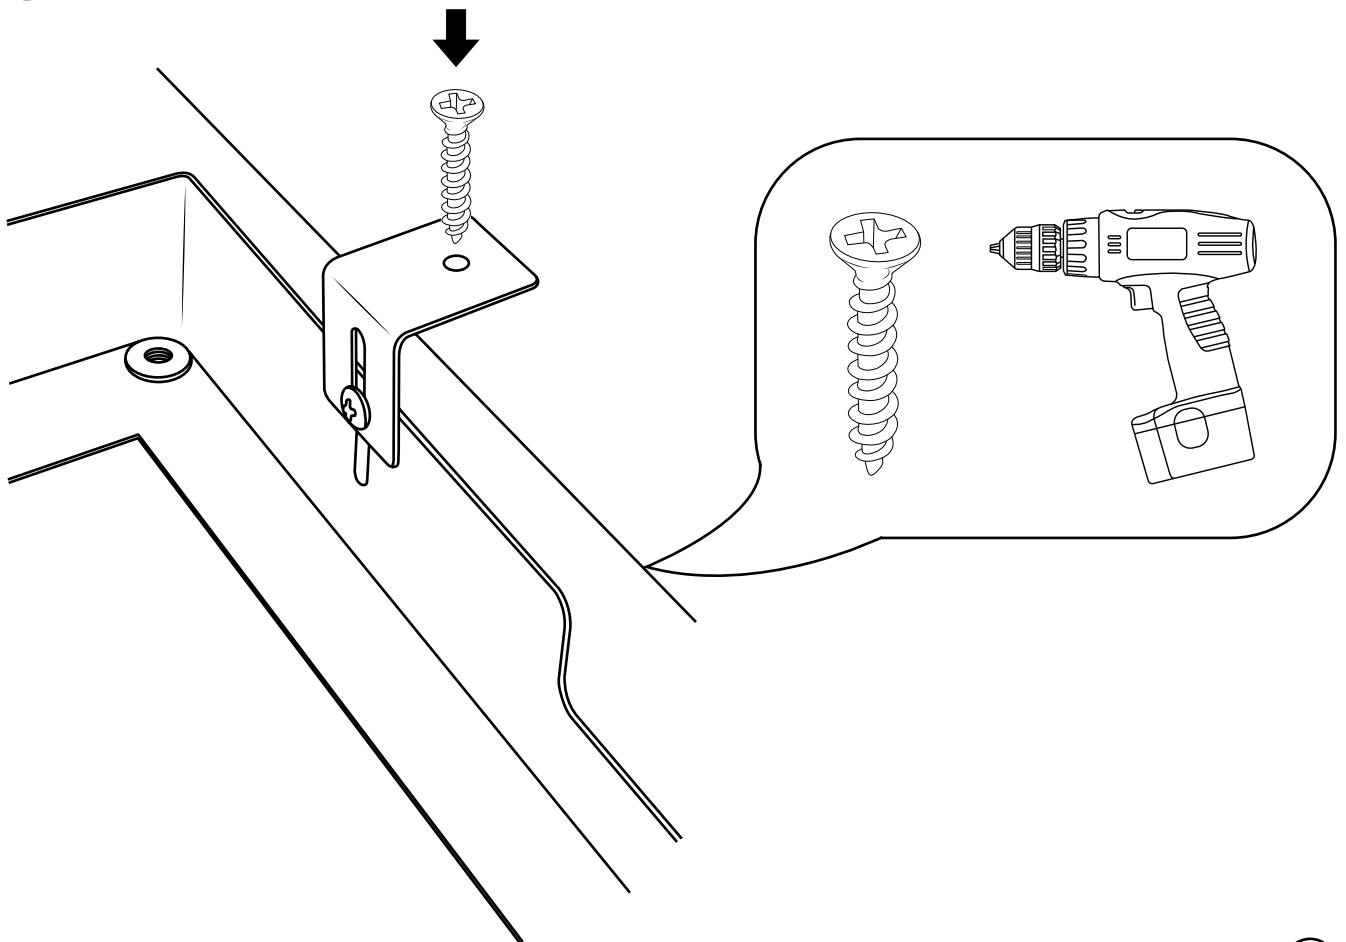

Milano

Various Shower Head Guides

- Recessed Shower Head
- Front Fix Shower Head & Arm
- Rear Fix Shower Head & Arm

Installation Guide

Large Recessed Shower Head

Installation Guide

Style may vary

Installation

Tools required for installing:

Parts included:

1

2

3

4

5

6

7

8

9

Milano

Wall Mounted Shower Head & Arm

Installation Guide

Style may vary

Installation

Milano

Wall Mounted Shower Head & Arm

Installation Guide

Style may vary

Installation

Tools required for installing:

Parts included:

1