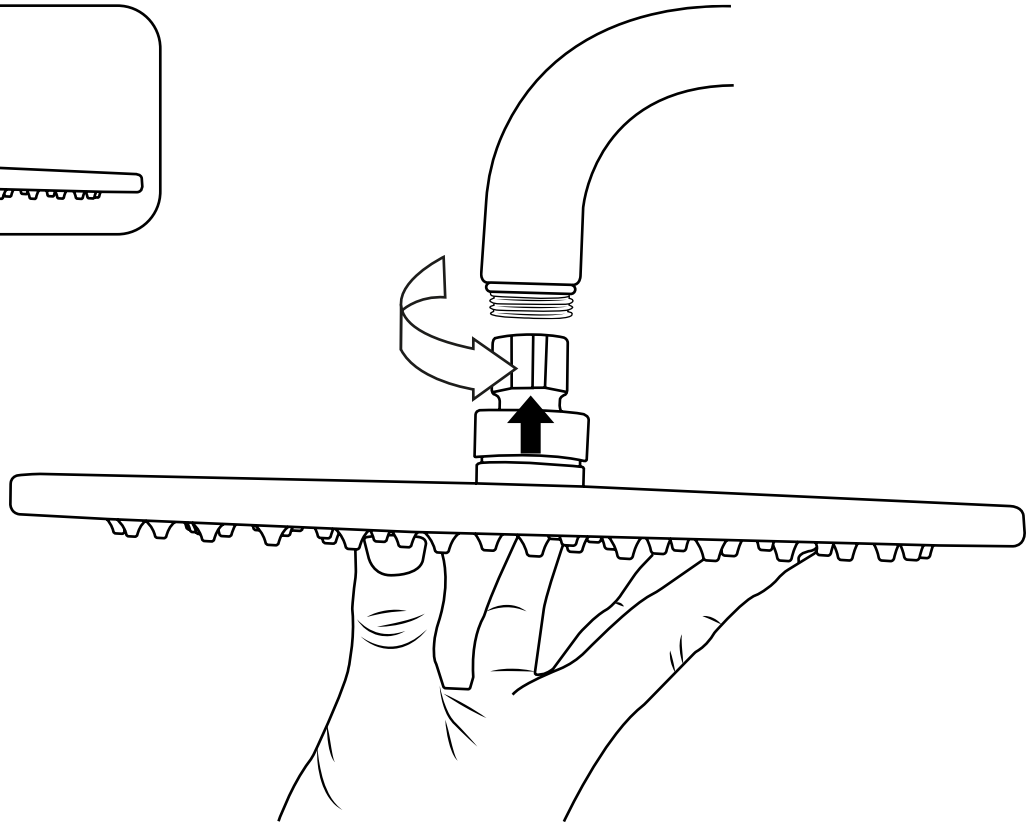

Milano

Various Shower Head Guides

- Recessed Shower Head
- Front Fix Shower Head & Arm
- Rear Fix Shower Head & Arm

Installation Guide

Large Recessed Shower Head

Installation Guide

Style may vary

Installation

Tools required for installing:

Parts included:

1

2

3

4

5

6

Milano

Wall Mounted Shower Head & Arm

Installation Guide

Style may vary

Installation

Tools required for installing:

Parts included:

1