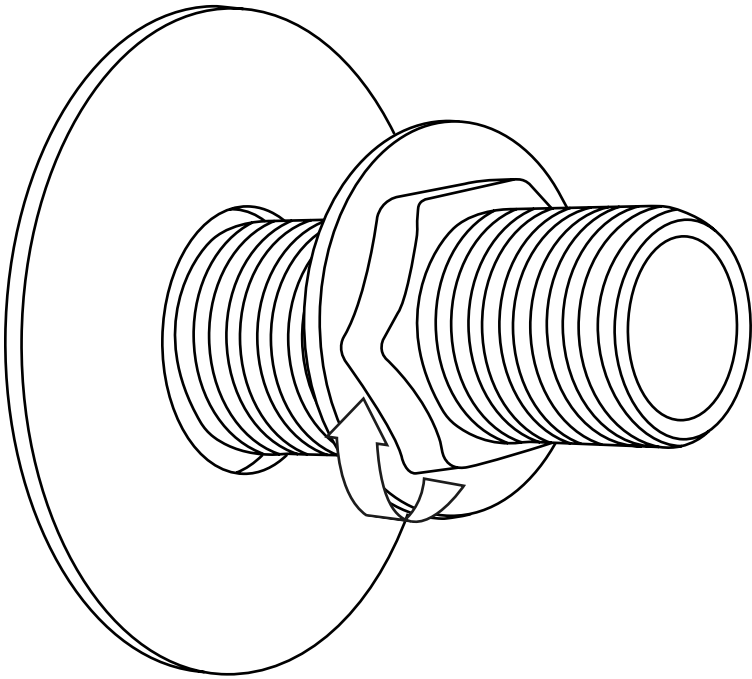

Milano

Various Shower Head Guides

- Recessed Shower Head
- Front Fix Shower Head & Arm
- Rear Fix Shower Head & Arm

Installation Guide

Large Recessed Shower Head

Installation Guide

Style may vary

Installation

Tools required for installing:

Parts included:

1

2

3

4

5

6

Milano

Wall Mounted Shower Head & Arm

Installation Guide

Style may vary

Installation

Tools required for installing:

Parts included:

1