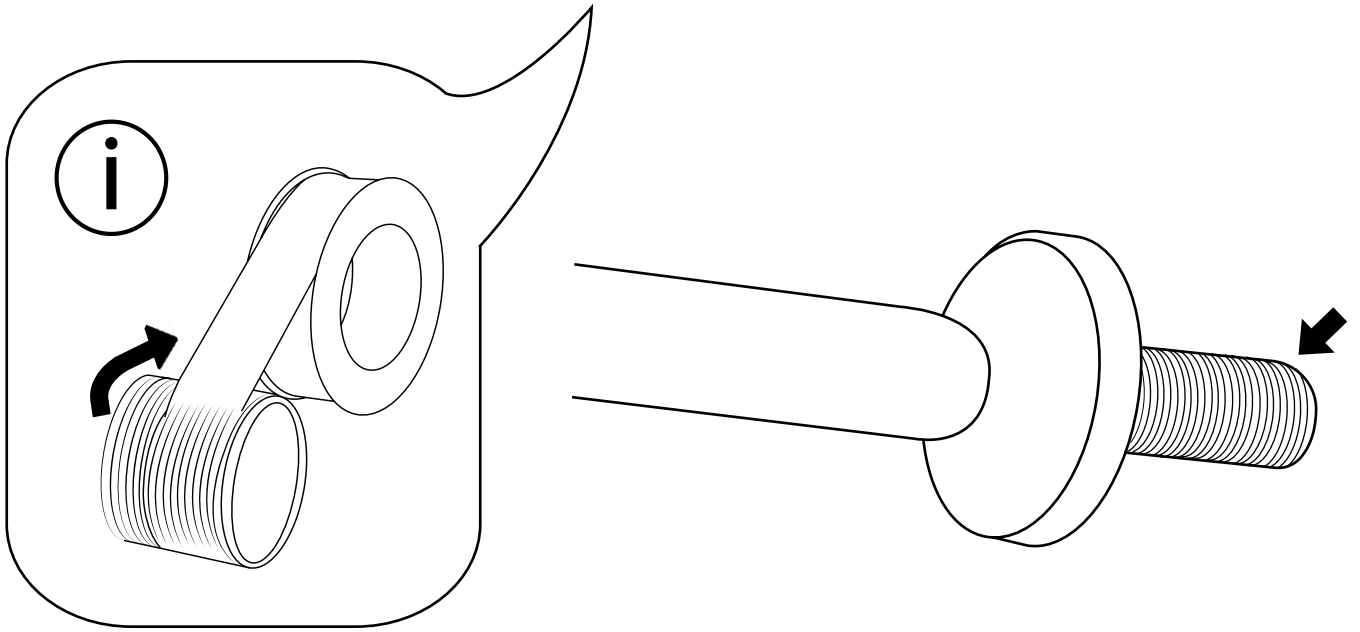

Milano

Various Shower Head Guides

- Recessed Shower Head
- Front Fix Shower Head & Arm
- Rear Fix Shower Head & Arm

Installation Guide

Large Recessed Shower Head

Installation Guide

Style may vary

Installation

Milano

Wall Mounted Shower Head & Arm

Installation Guide

Style may vary

Installation

Tools required for installing:

Parts included:

1