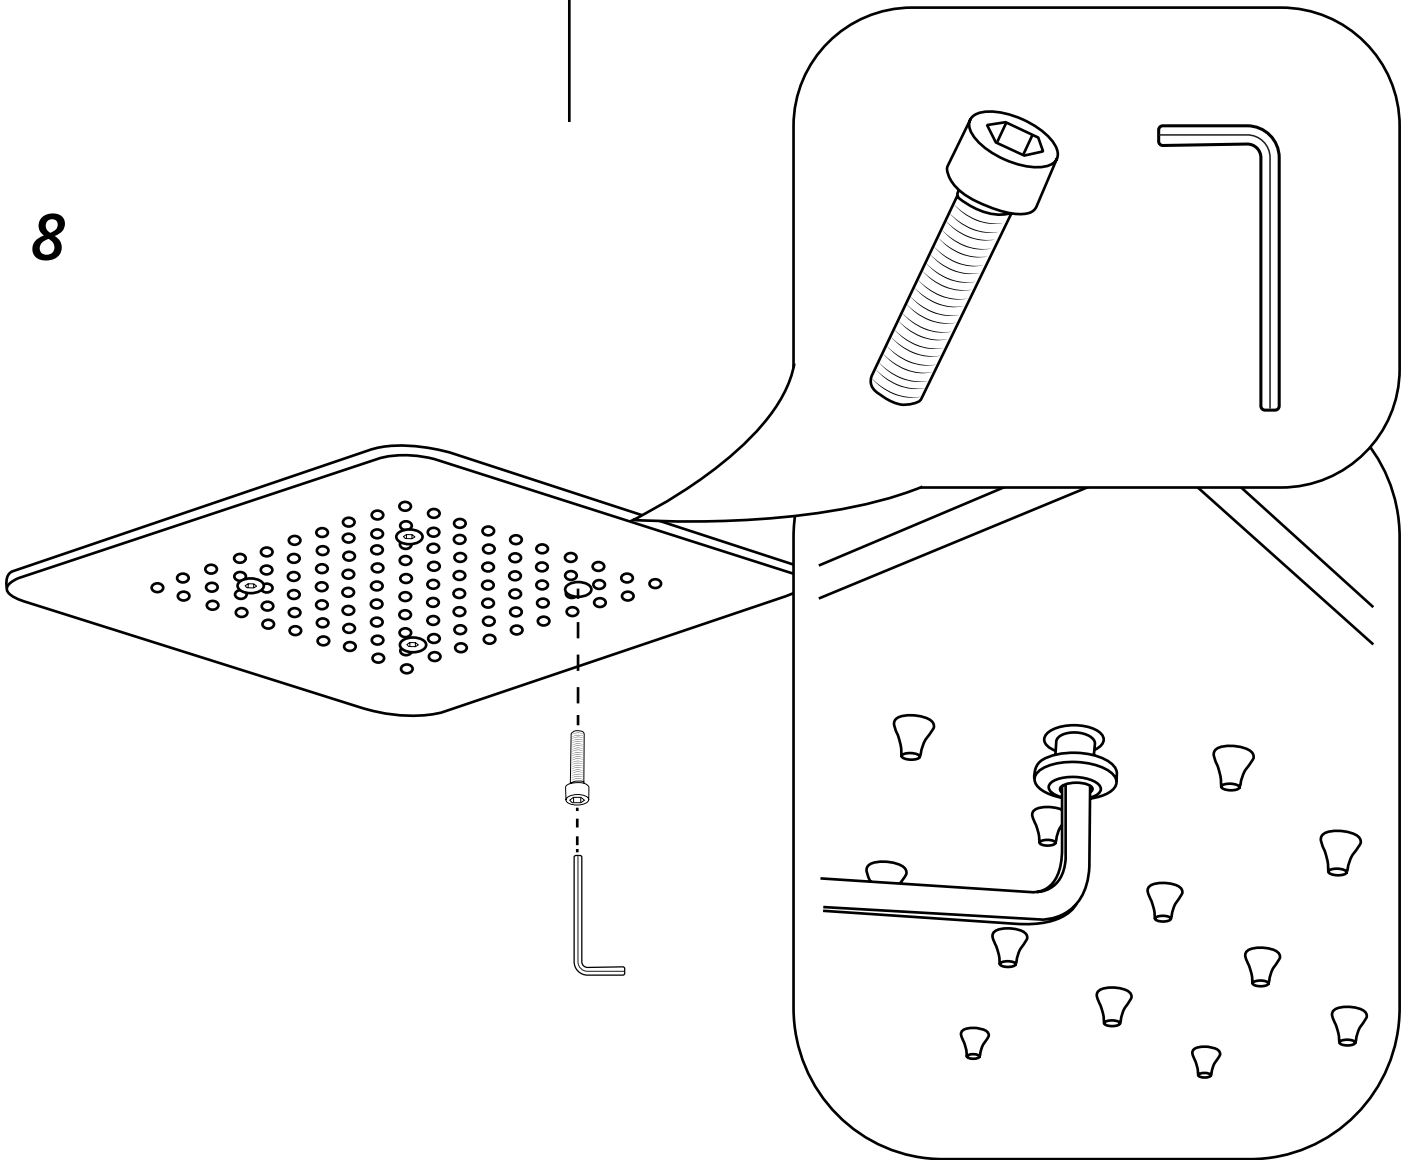

Milano

Various Shower Head Guides

- Recessed Shower Head
- Front Fix Shower Head & Arm
- Rear Fix Shower Head & Arm

Installation Guide

Large Recessed Shower Head

Installation Guide

Style may vary

Installation

Tools required for installing:

Parts included:

1

2

3

4

5

6

7

8

9

Milano

Wall Mounted Shower Head & Arm

Installation Guide

Style may vary

Installation

Milano

Wall Mounted Shower Head & Arm

Installation Guide

Style may vary

Installation

Tools required for installing:

Parts included:

1