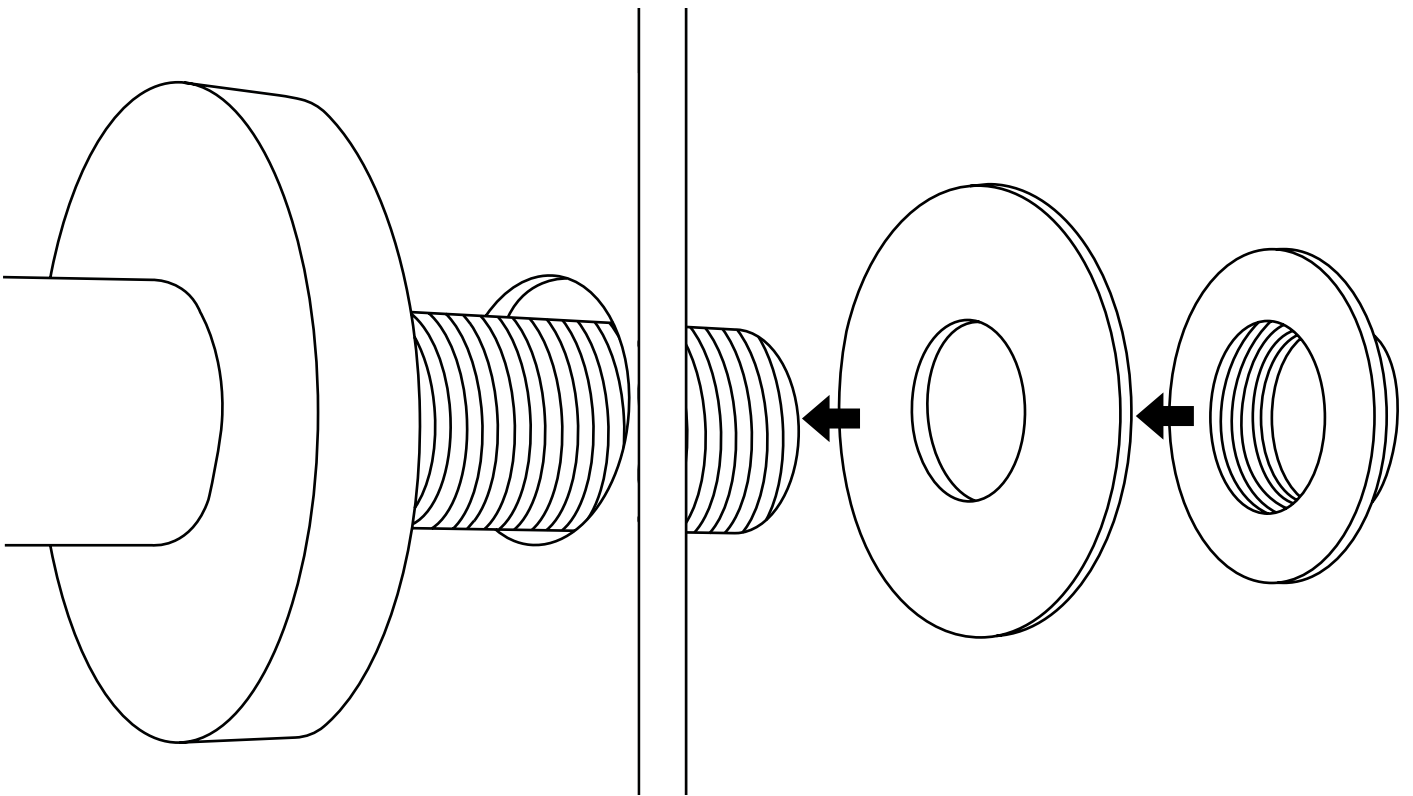

Milano

Various Shower Head Guides

- Recessed Shower Head
- Front Fix Shower Head & Arm
- Rear Fix Shower Head & Arm

Installation Guide

Large Recessed Shower Head

Installation Guide

Style may vary

Installation

Tools required for installing:

Parts included:

1

2

3

4

5

6

Milano

Wall Mounted Shower Head & Arm

Installation Guide

Style may vary

Installation

Tools required for installing:

Parts included:

1