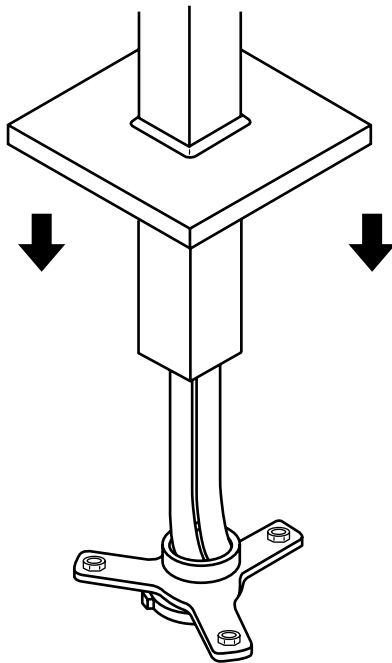

Milano

Modern Freestanding Bath Shower Mixer

 Style may vary

Installation Guide

Installation

Tools required for installing:

Parts included:

1

2

3

4

5

6

7

8

9