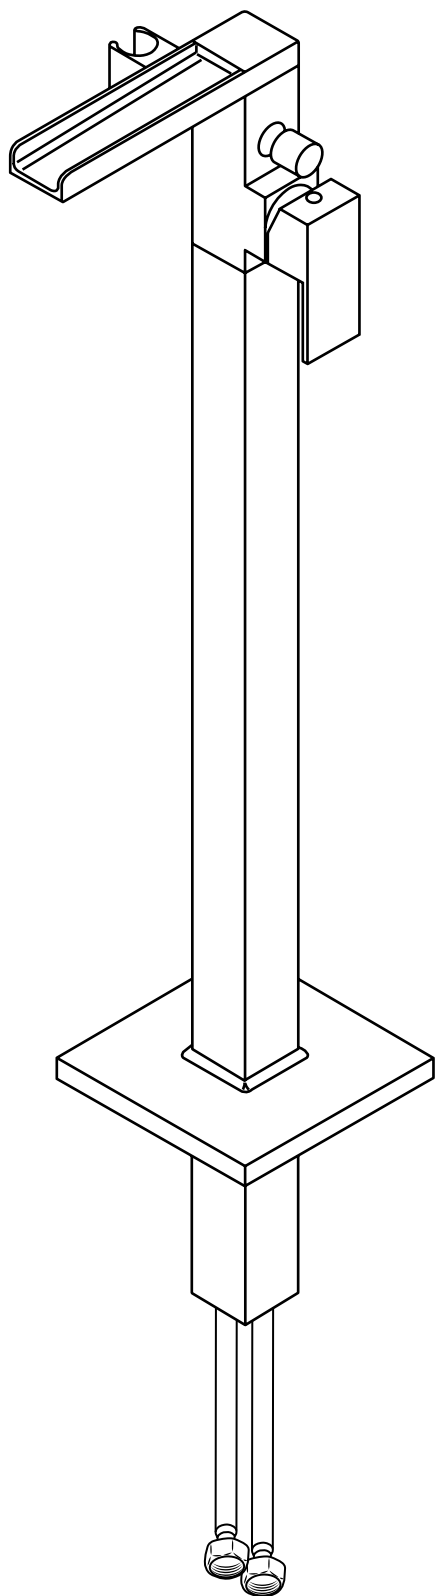

Milano

Modern Freestanding Bath Shower Mixer

 Style may vary

Installation Guide

Installation

Tools required for installing:

Parts included:

1

2

3

4

5

6

7

8

9