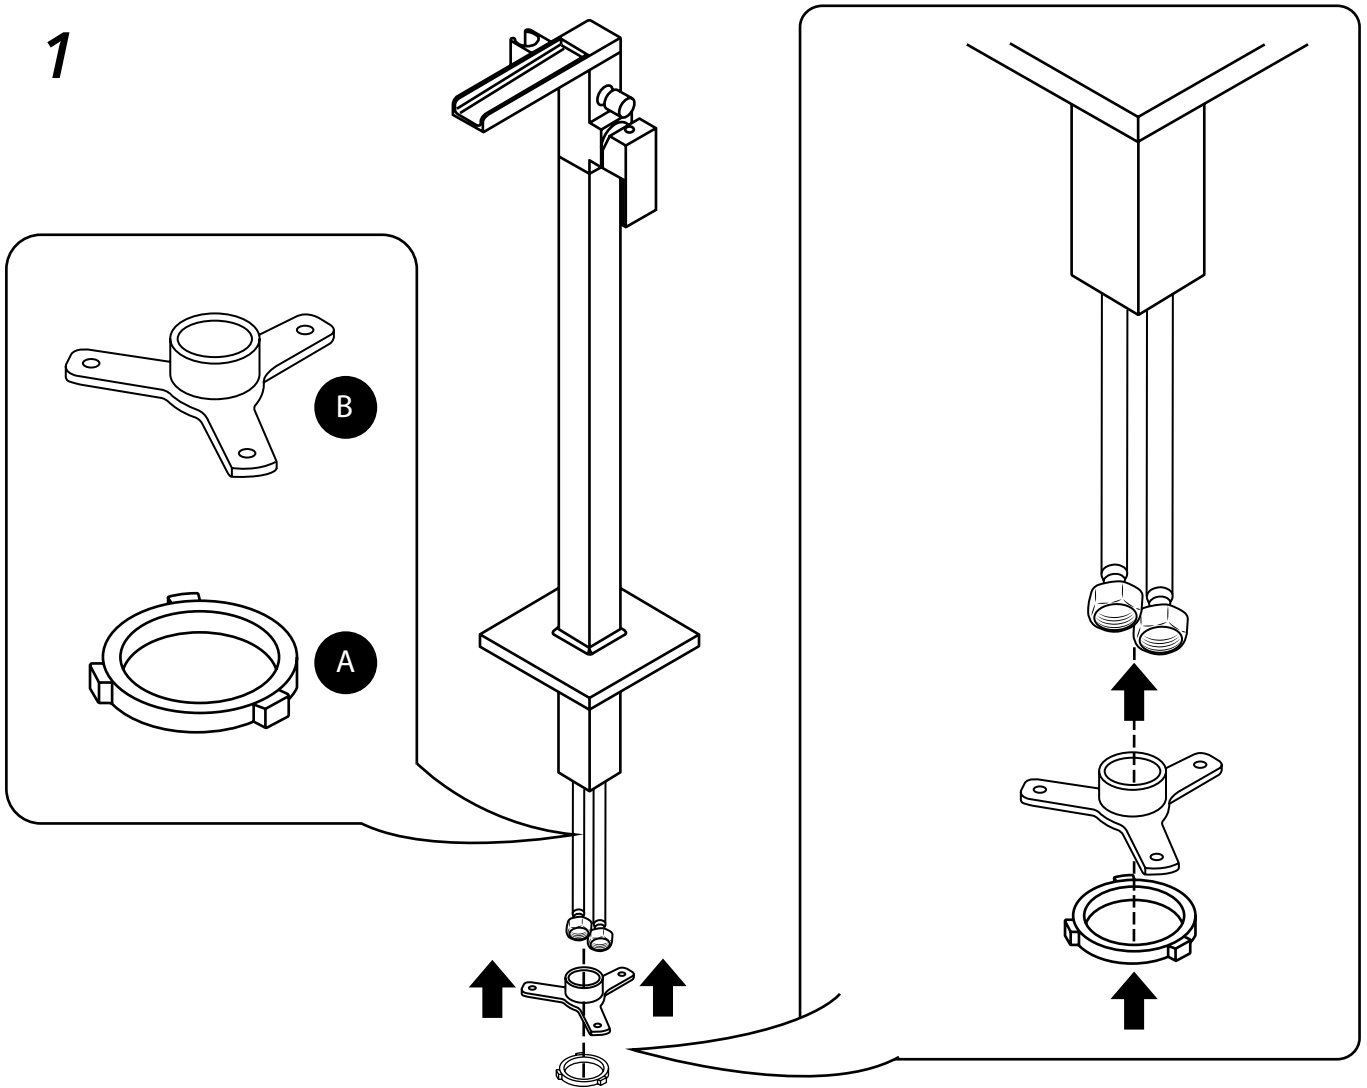

Milano

Modern Freestanding Bath Shower Mixer

 Style may vary

Installation Guide

Installation

Tools required for installing:

Parts included:

1