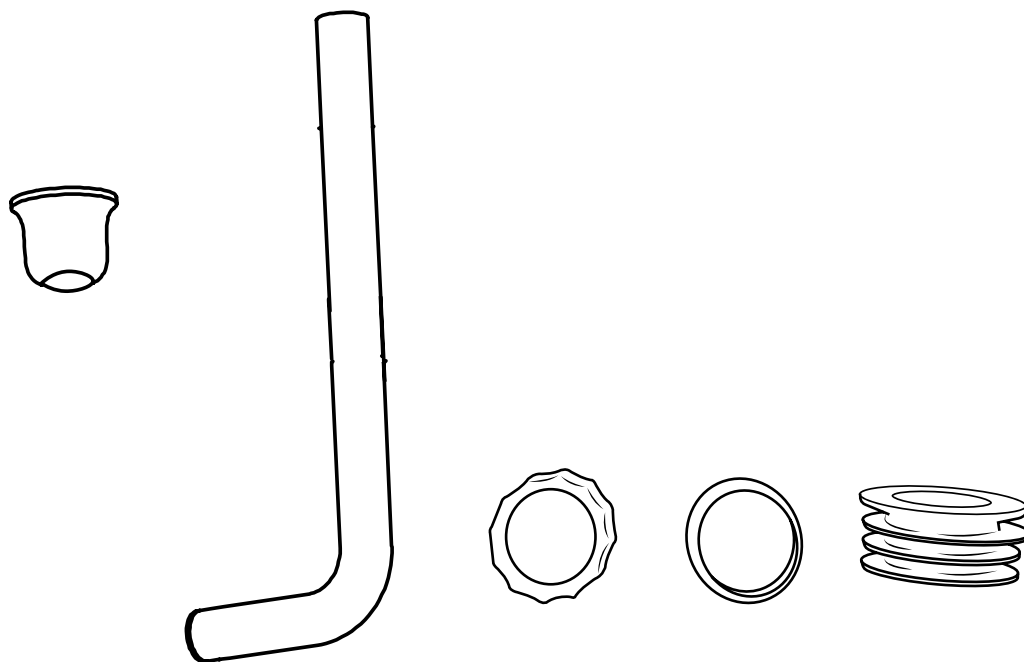

Milano

Low Level Toilet Flush Kit

Installation Guide

Flush Pipe Only

Installation

Parts included:

Tools required for installing:

1