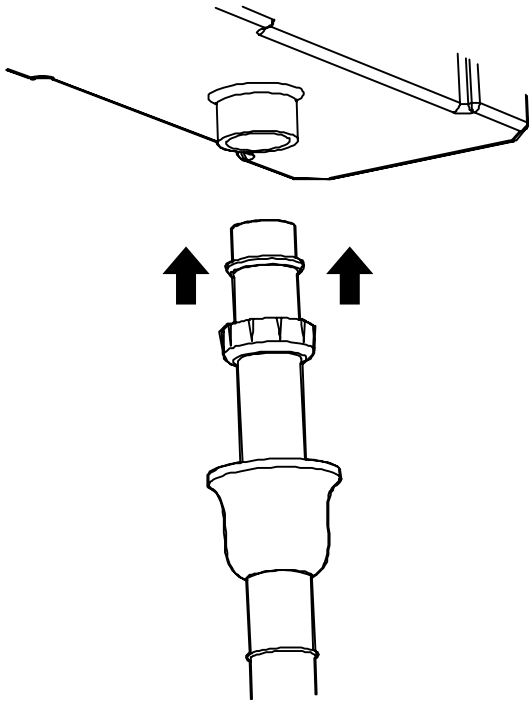

Milano

Low Level Toilet Flush Kit

Installation Guide

Flush Pipe Only

Installation

Parts included:

Tools required for installing:

1