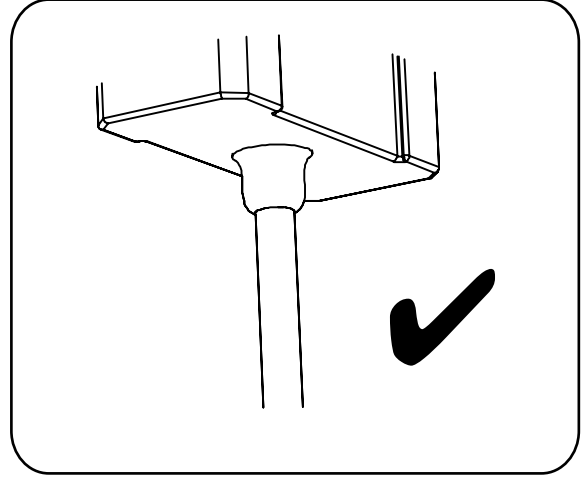

Milano

Low Level Toilet Flush Kit

Installation Guide

Flush Pipe Only

Installation

Parts included:

Tools required for installing:

1