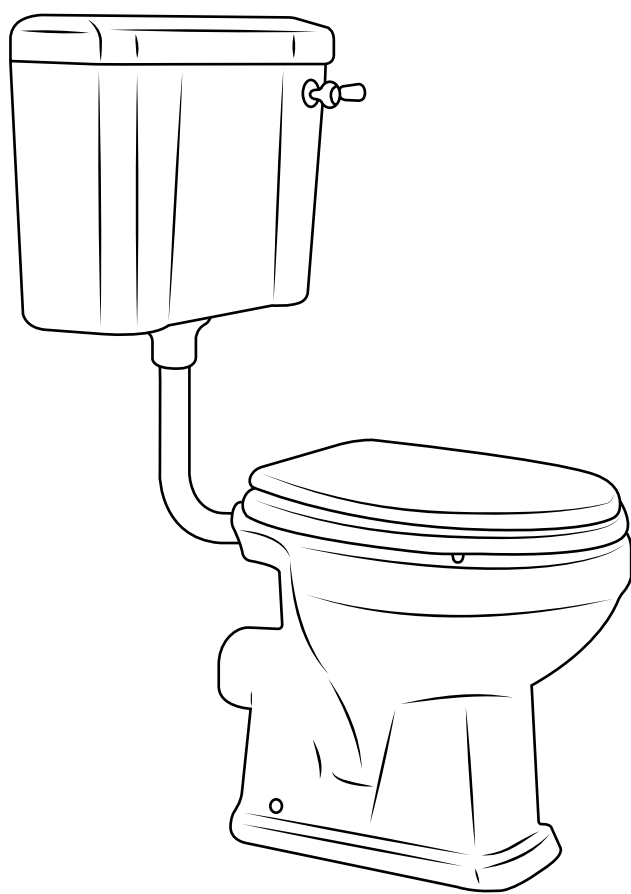

Milano

Low Level Toilet Flush Kit

Installation Guide

Flush Pipe Only

Installation

Parts included:

Tools required for installing:

1