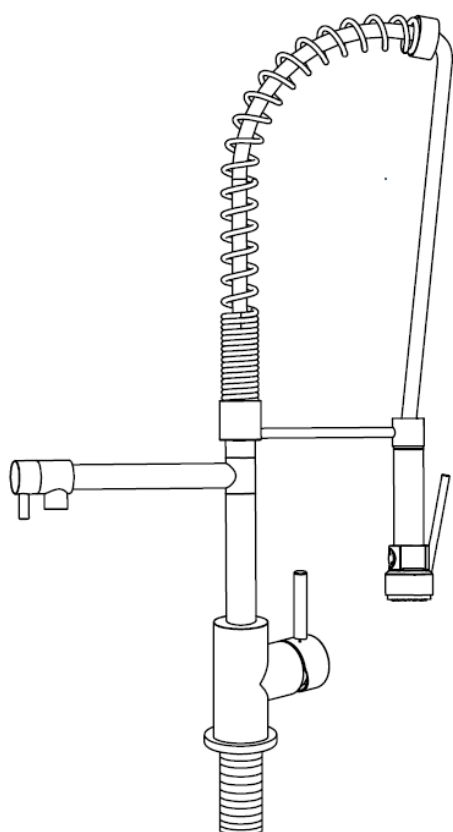

Milano

Kitchen Tap

 Style may vary

Installation Guide

Installation

Tools required for installing:

Parts included:

 Style may vary

1

Remember to install the 'O' ring o washer between the mixer body & sanitary ware

2

3

 Style may vary

If you require any additional information or have any issues with this product please refer to the website.