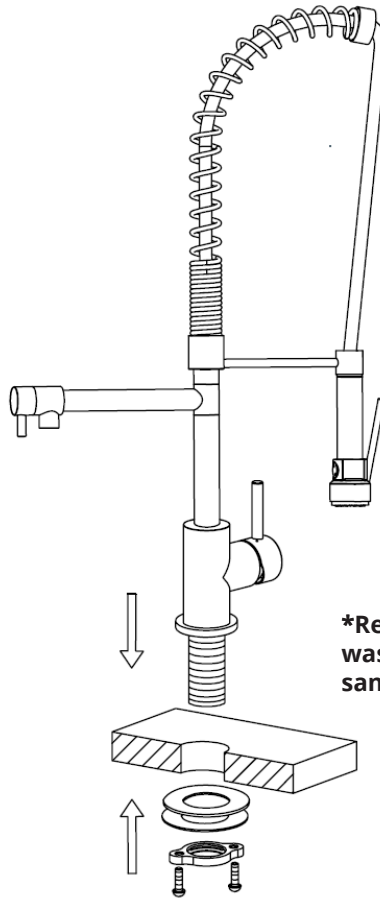

Milano

Kitchen Tap

 Style may vary

Installation Guide

Installation

Tools required for installing:

Parts included:

 Style may vary

1

Remember to install the 'O' ring o washer between the mixer body & sanitary ware

2

3

 Style may vary

If you require any additional information or have any issues with this product please refer to the website.