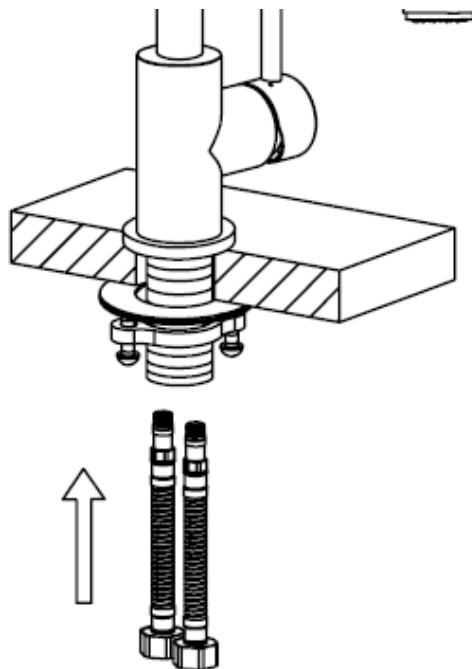

Milano

Kitchen Tap

 Style may vary

Installation Guide

Installation

Tools required for installing:

Parts included:

 Style may vary

1

Remember to install the 'O' ring o washer between the mixer body & sanitary ware

2

3

 Style may vary

If you require any additional information or have any issues with this product please refer to the website.