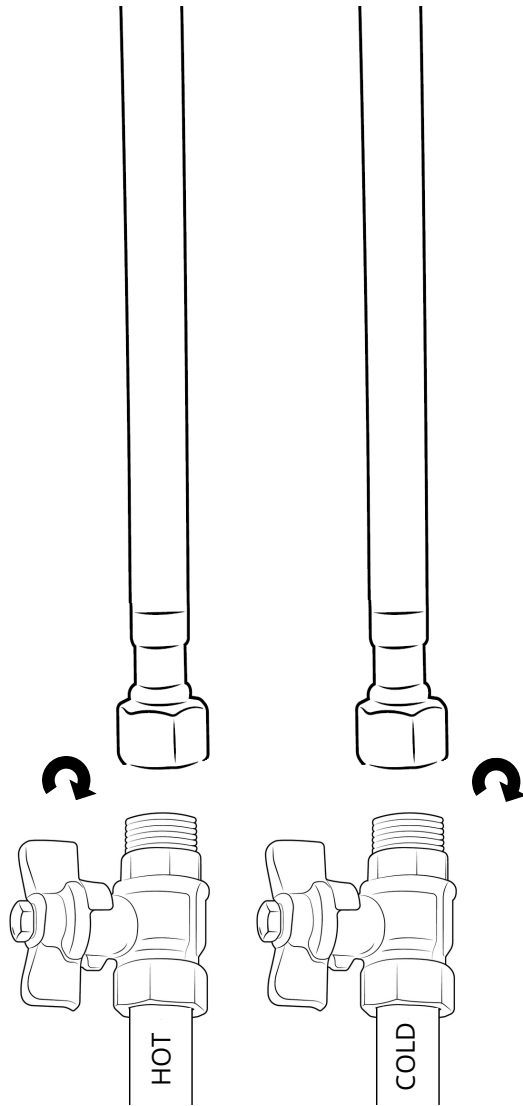

Milano

Kitchen Tap

 Style may vary

Installation Guide

Installation

Tools required for installing:

Parts included:

 Style may vary

1

Remember to install the 'O' ring o washer between the mixer body & sanitary ware

2

3

 Style may vary

If you require any additional information or have any issues with this product please refer to the website.