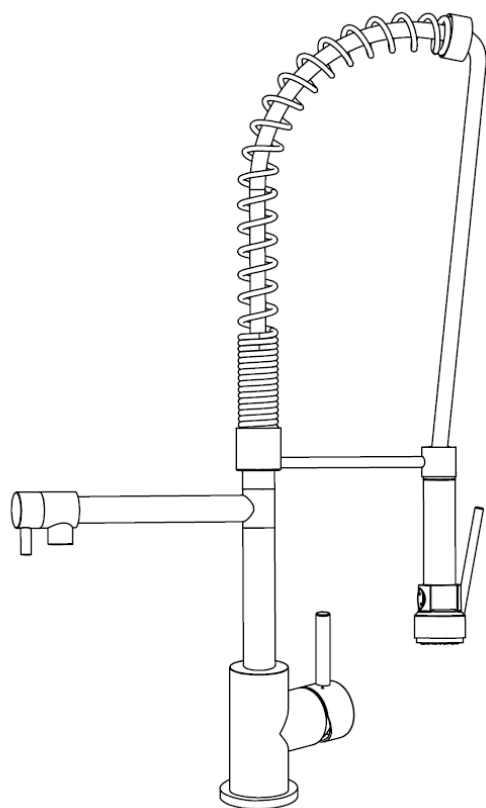

Milano

Kitchen Tap

 Style may vary

Installation Guide

Installation

Tools required for installing:

Parts included:

 Style may vary

1

Remember to install the 'O' ring o washer between the mixer body & sanitary ware

2

3

 Style may vary

If you require any additional information or have any issues with this product please refer to the website.