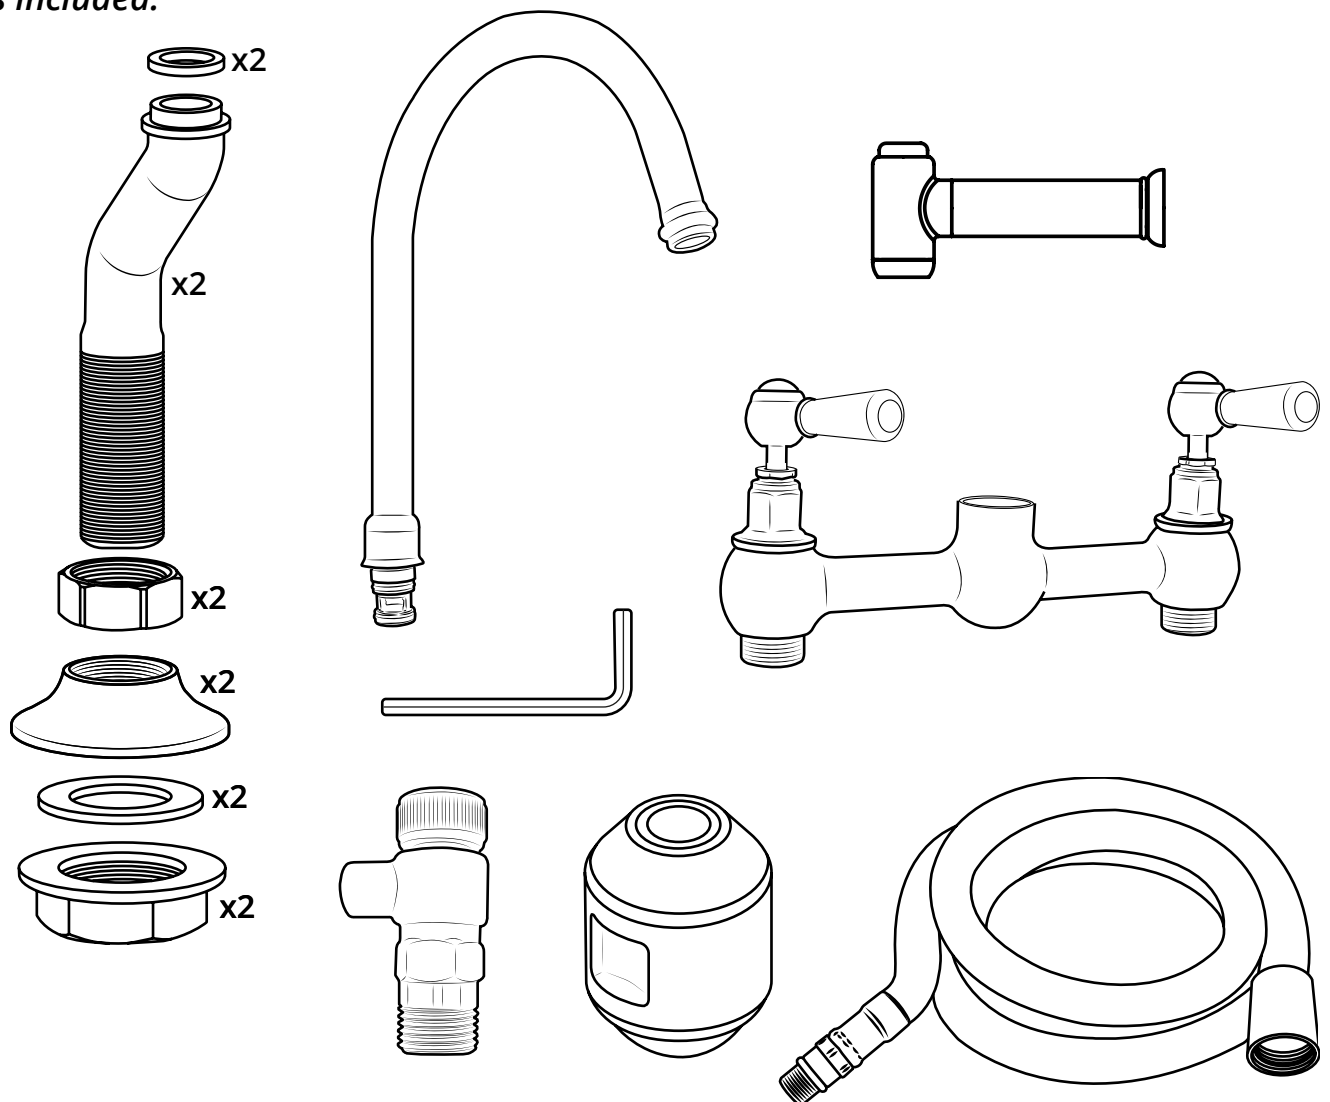

Milano

Kitchen Tap

Installation Guide

Installation

Tools required for installing:

Parts included:

1

2

3

4

5

6

7