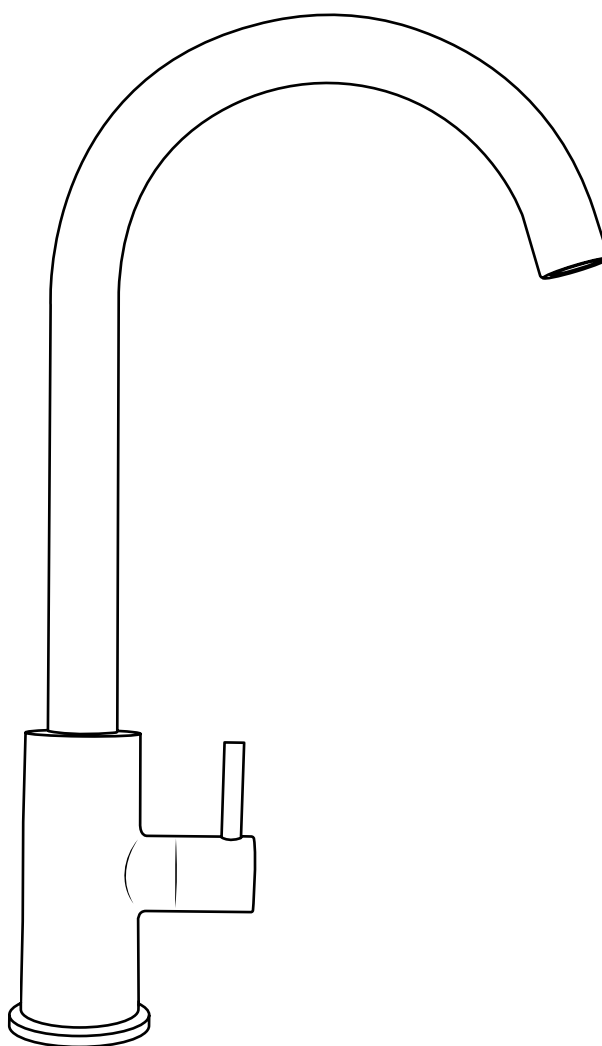

Milano

Kitchen Tap

Installation Guide

Installation

Tools required for installing:

Parts included:

x2

x2

Optional 1/2"
to 3/8" adapters