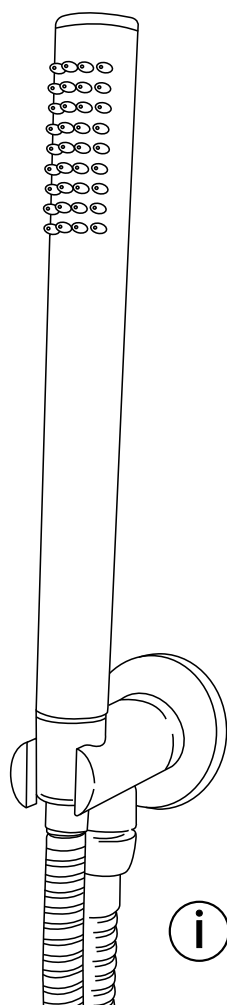

Milano

Hand Shower with Outlet Elbow

i Style may vary

Installation Guide

Installation

Tools required for installing:

Parts included:

 Style may vary

1

2

3

5

6