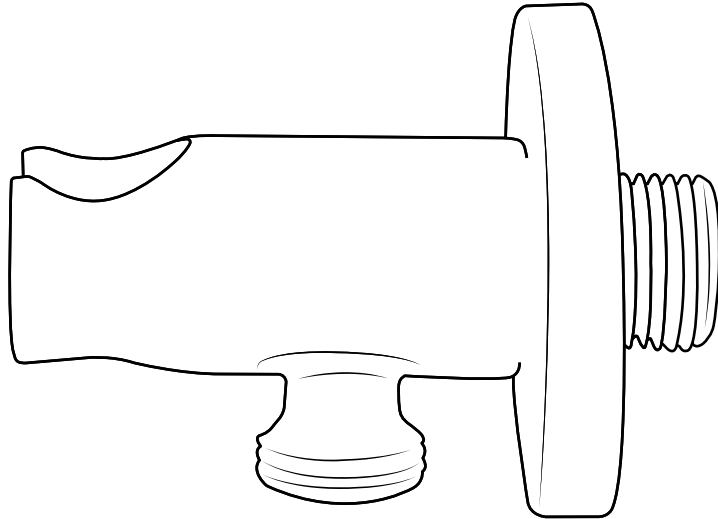

Milano

Hand Shower with Outlet Elbow

i Style may vary

Installation Guide

Installation

Tools required for installing:

Parts included:

 Style may vary