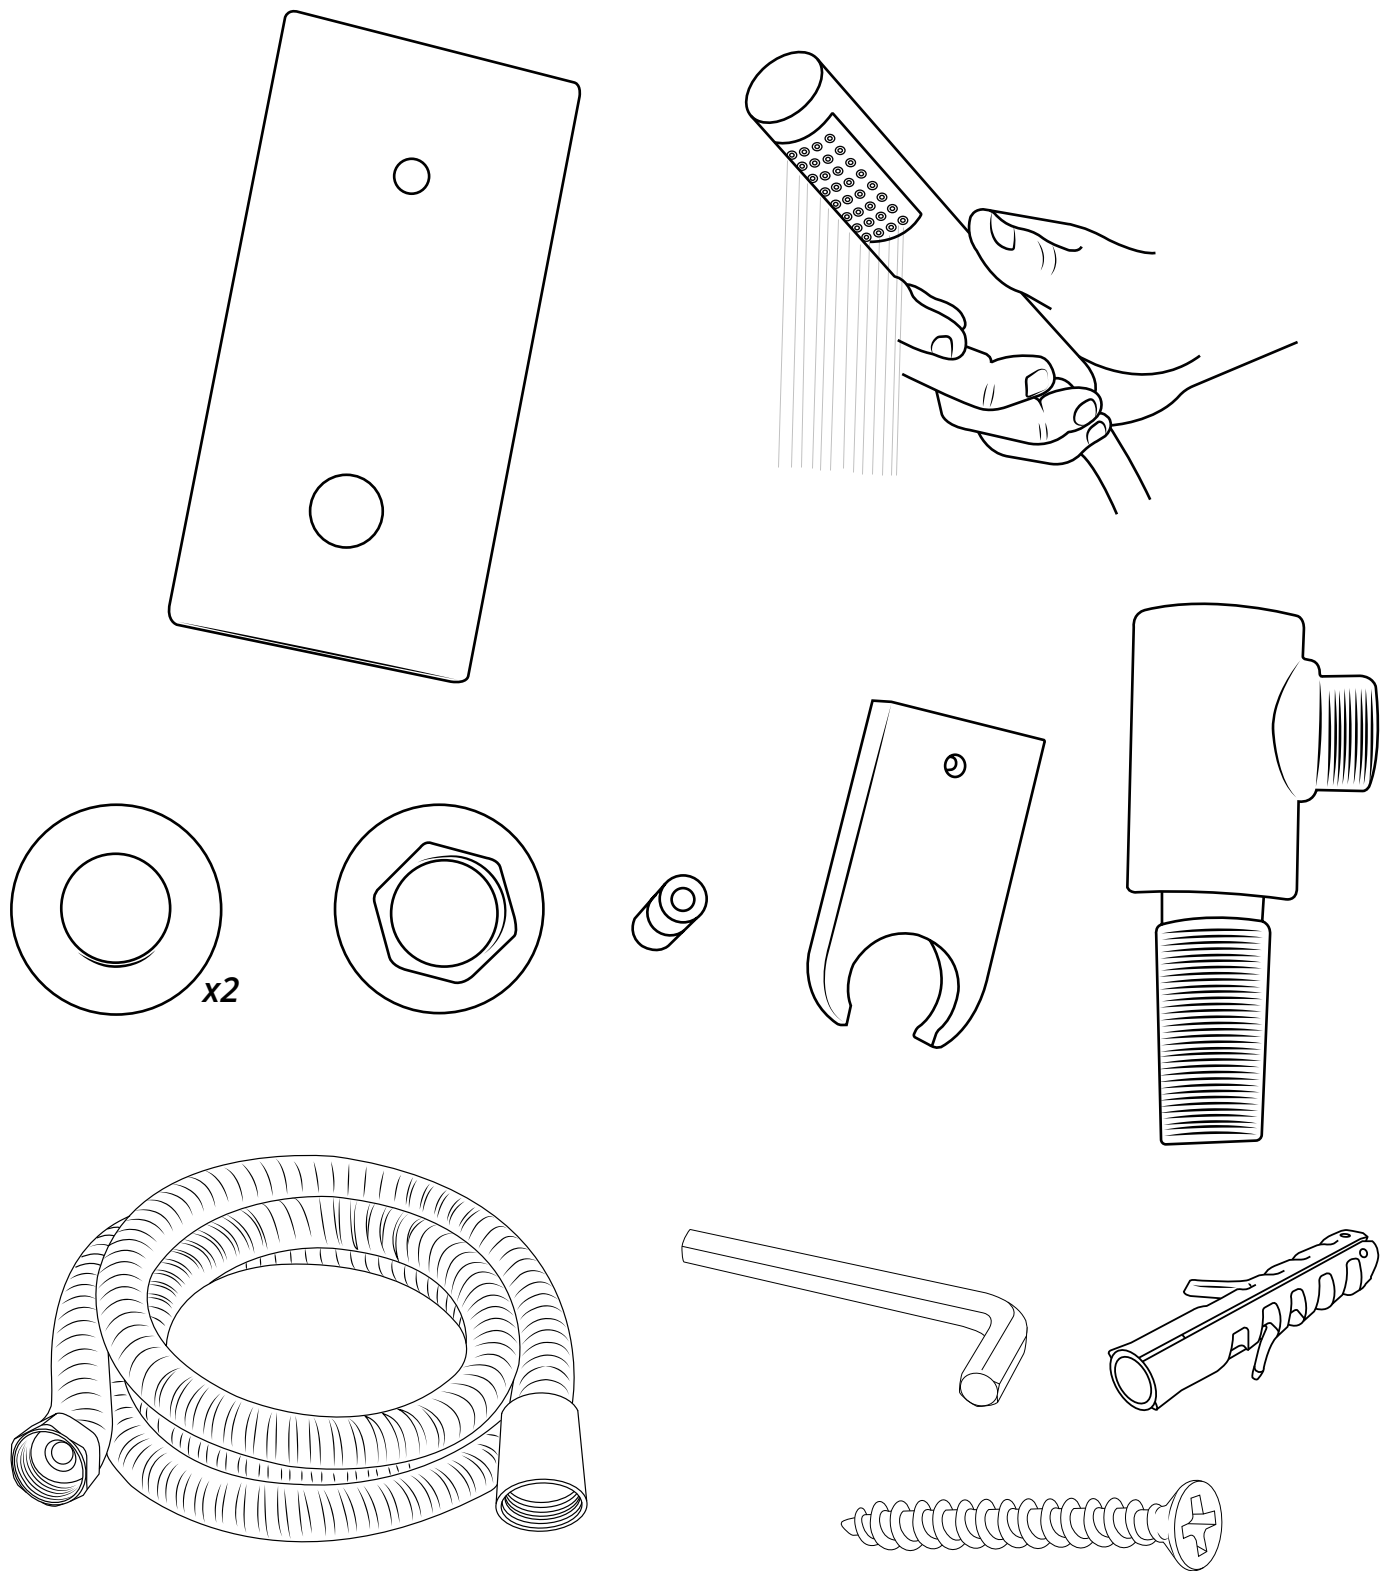

Milano

Hand Shower and Outlet

 Style may vary

Installation Guide

Installation

Tools required for installing:

Parts included:

i Style may vary

1

2

3

4

5

6

7

8