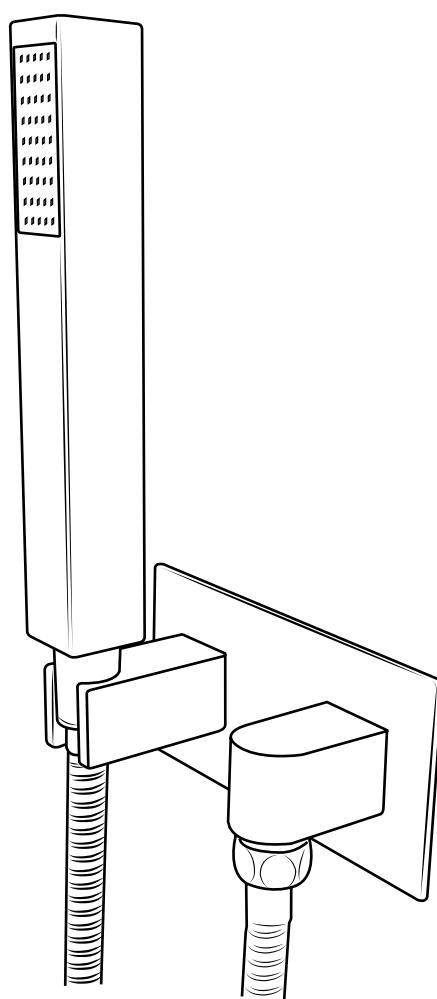

Milano

Hand Shower and Outlet

 Style may vary

Installation Guide

Installation

Tools required for installing:

Parts included:

i Style may vary