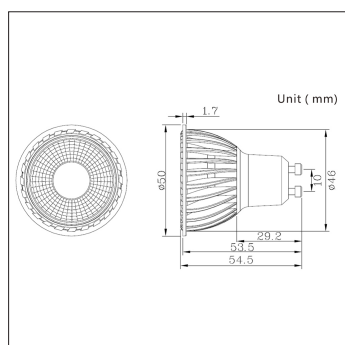

Biard LED 5W COB Spotlight

Product Specification

Brand	Biard LED
Wattage (w)	5W
Base	LED
Lifespan	30,000 hours
Lumens	Warm White - 270 / Cool White - 330
Wattage Equivalent	50W
Colour	Warm White or Cool White
CRI (Ra>)	80
Power Factor	0.9
Input Power	110-220VAC
Beam Angle	90°
Waterproof	IP20
Dimensions	50 x 50 x 56mm
Dimmable	Non-Dimmable
Weight	N/A
Certification	CE, RoHS, LVD & EMC

Product Features

- ✔ Stylish Chrome Finish
- ✔ 30,000 Hour Lifespan
- ✔ 50W Equivalent
- ✔ 90° Beam Angle
- ✔ Fully UK Compliant

Safety Information

- ✔ Use only at stated voltages.
- ✘ **DO NOT** look directly into LED.
- ✘ **DO NOT** spray with chemicals.
- ✔ If in doubt use a qualified electrician.
- ✘ **NEVER** expose electrical parts when switched on.
- ✘ **DO NOT** remove PIR (if fitted).
- ✘ **DO NOT** cover with flammable materials.
- ✔ Turn off power before fitting.