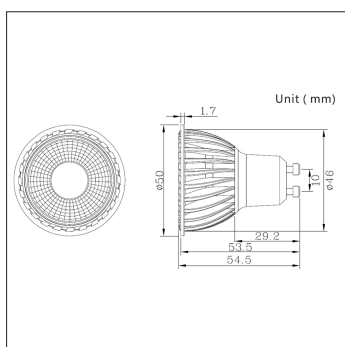

### Product Specification

Brand	<b>Biard LED</b>
Wattage (w)	<b>5W</b>
Base	<b>LED</b>
Lifespan	<b>30,000 hours</b>
Lumens	<b>Warm White - 270 / Cool White - 330</b>
Wattage Equivalent	<b>50W</b>
Colour	<b>Warm White or Cool White</b>
CRI (Ra>)	<b>80</b>
Power Factor	<b>0.9</b>
Input Power	<b>110-220VAC</b>
Beam Angle	<b>90°</b>
Waterproof	<b>IP20</b>
Dimensions	<b>50 x 50 x 56mm</b>
Dimmable	<b>Yes</b>
Weight	<b>N/A</b>
Certification	<b>CE, RoHS, LVD &amp; EMC</b>