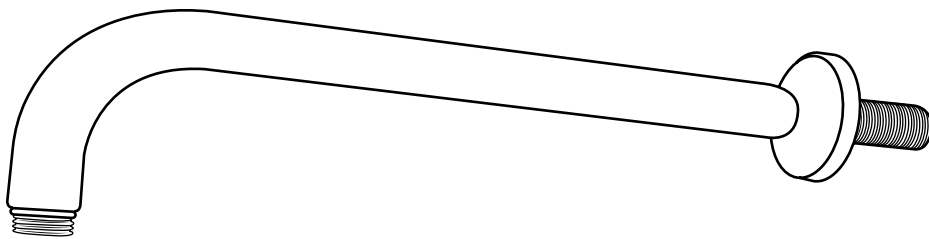

Parts included: