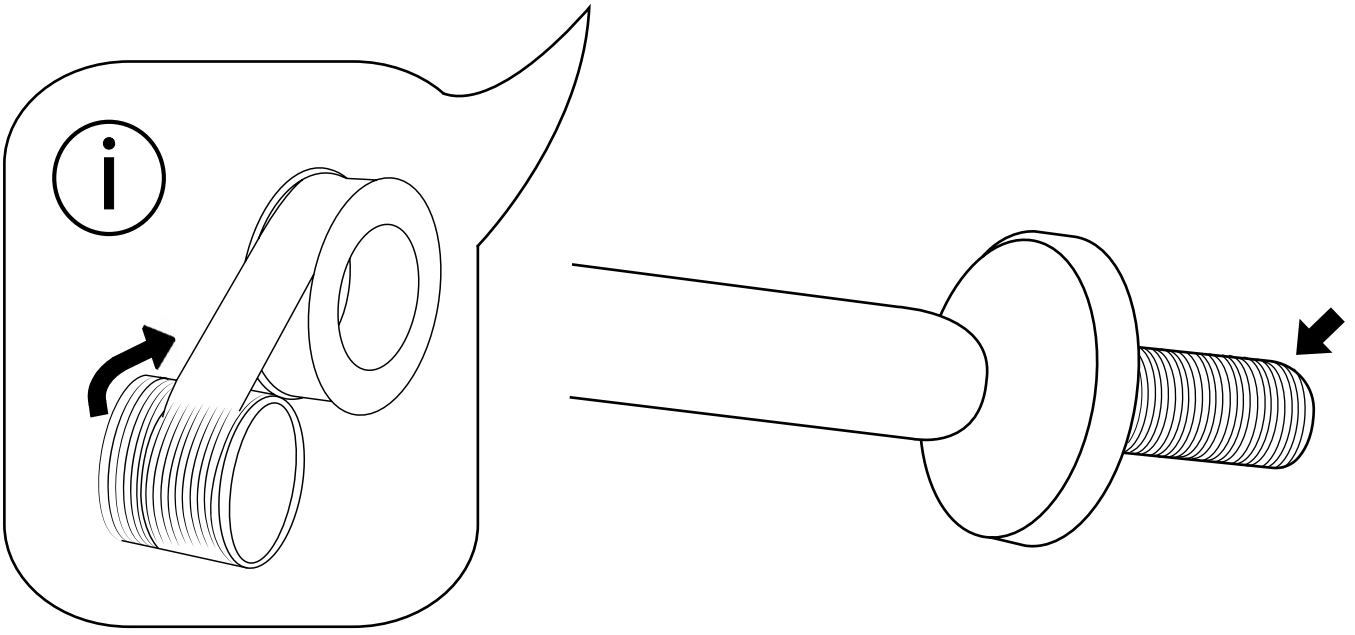

# Milano

Wall Mounted Shower Arm

Installation Guide

# Installation

---

## *Parts included:*

1

2

3

4