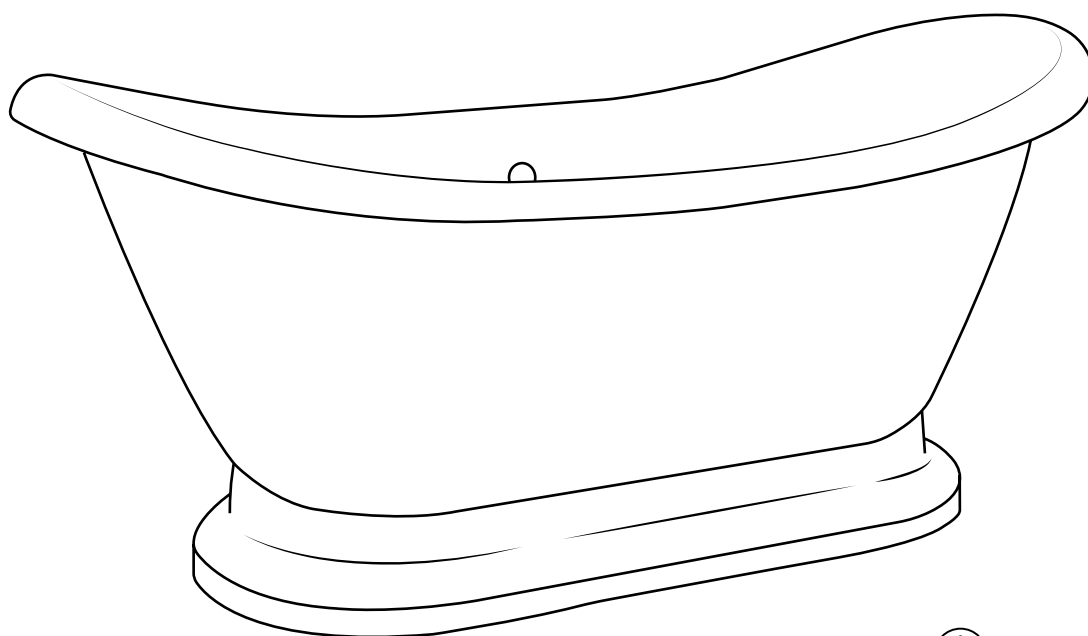

Milano

Freestanding Bath with Plinth

 Style may vary

Installation Guide

Installation

Tools required for installing:

Parts included:

x4

x4

x4

1

2

i Place on soft surface

3

4

5