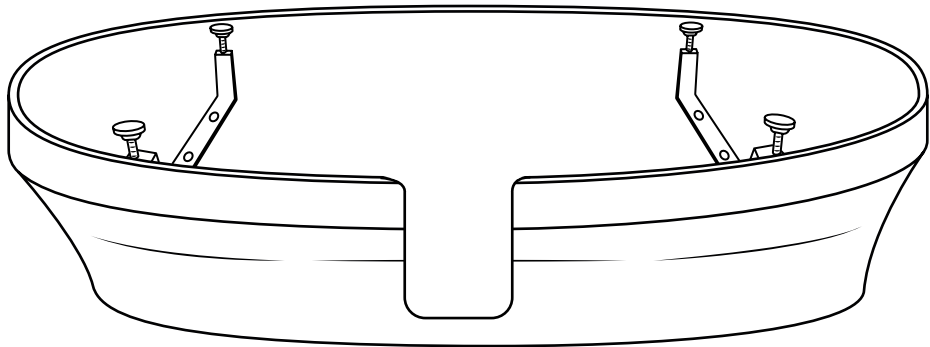

Milano

Freestanding Bath with Plinth

 Style may vary

Installation Guide

Installation

Tools required for installing:

Parts included:

x4