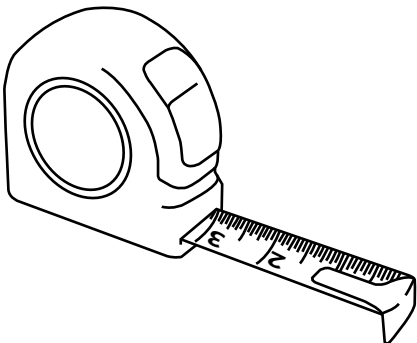

Milano

Freestanding Bath with Plinth

 Style may vary

Installation Guide

Installation

Tools required for installing:

Parts included:

x4

x4

x4

1

2

i Place on soft surface

3

4

5