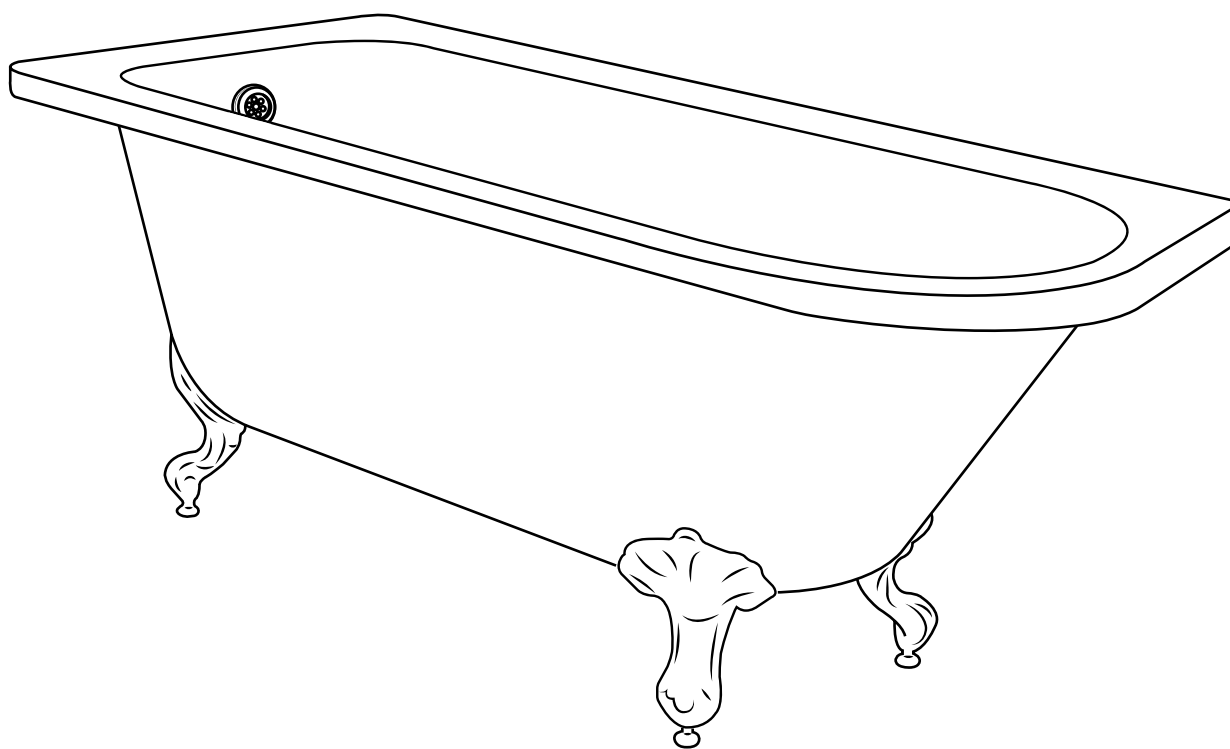

Milano

Freestanding Bath

Installation Guide

Installation

Tools required for installing:

Parts included:

Waste Optional Extra

1

2

i Place on a soft surface

3

4

5

6

7

8