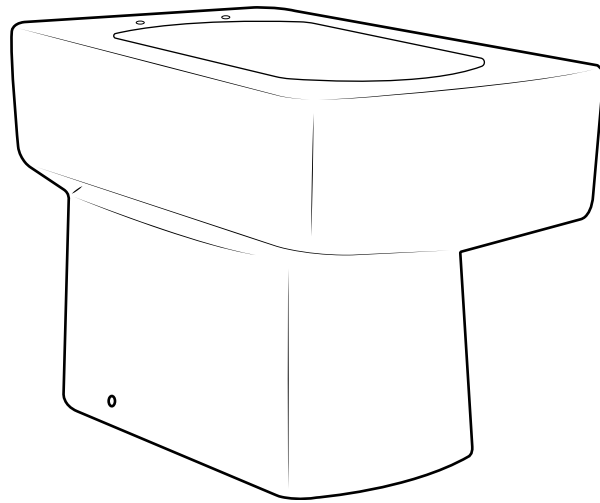

Milano

Back to Wall WC

 Style may vary

Installation Guide

Installation

Tools required for installing:

Parts included:

1

26

27

28

29

30

Toilet Seat:

Parts included:

32