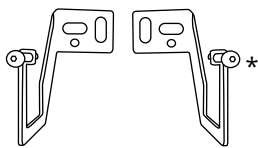

Local electrical regulations must be adhered to when installing.

Please pay attention to the safety zones if installing in a bathroom.

This product must not be located immediately below a socket outlet.

Installation

Your Radiator is supplied with x4 fixing brackets. They are specifically designed as 2 for the top of the unit and 2 with locking screws for the bottom of the radiator, as shown below.

2x Top Brackets

8x Wall Plugs

8x Plastic bracket covers

2x Bottom Brackets

8x Fixing Screws

x8 Screw Covers

x1 Allen Key

Electrical Connection

Once the radiator is fitted, the radiator can then be wired into the mains, this must be done by a qualified or competent person in accordance with local electrical wiring regulations.