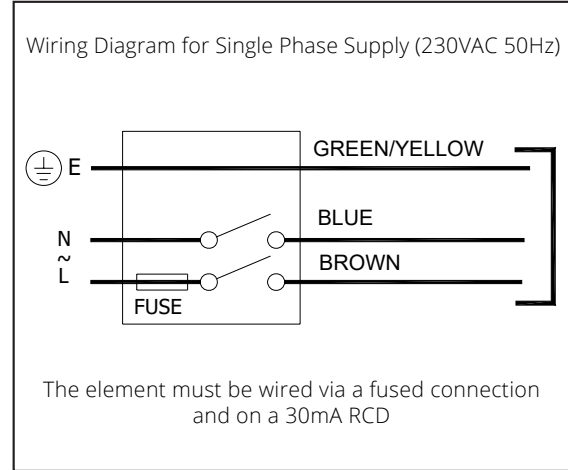

8x Wall Plugs

8x Plastic bracket covers

2x Bottom Brackets

8x Fixing Screws

x8 Screw Covers

x1 Allen Key

Electrical Connection

Once the radiator is fitted, the radiator can then be wired into the mains, this must be done by a qualified or competent person in accordance with local electrical wiring regulations.