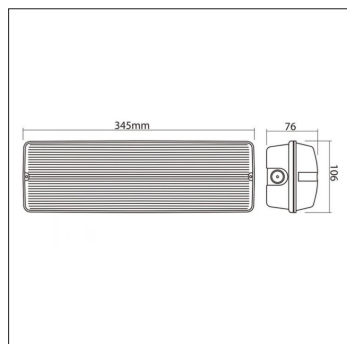

Biard LED 7.5W IP65 Emergency Bulkhead Light Maintained or Non-Maintained

Product Specification

Brand	Biard LED
Wattage (w)	7.5W
Base	LED
Lifespan	25,000 hours
Lumens	AC: 400 / DC: 250
Energy Rating	N/A
Colour	Cool White
CRI (Ra>)	N/A
Power Factor	N/A
Input Power	200-240V
Beam Angle	120°
Waterproof	IP65
Dimensions	345 x 106 x 76mm
Dimmable	Non-Dimmable
Weight	0.99kg
Certification	CE, RoHS, LVD & EMC

Product Features

- ✓ Wall or ceiling mounted
- ✓ 25,000 hour lifespan
- ✓ Maintained or Non-maintained
- ✓ Cool White
- ✓ 120° Beam Angle

Safety Information

- ✓ Use only at stated voltages.
- ✗ **DO NOT** look directly into LED.
- ✗ **DO NOT** spray with chemicals.
- ✓ If in doubt use a qualified electrician.
- ✗ **NEVER** expose electrical parts when switched on.
- ✗ **DO NOT** remove PIR (if fitted).
- ✗ **DO NOT** cover with flammable materials.
- ✓ Turn off power before fitting.