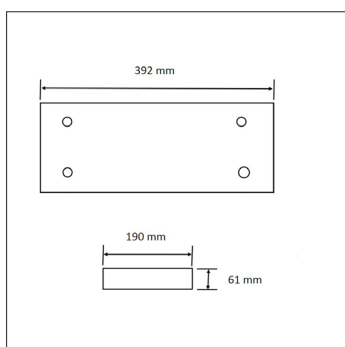

Product Features

- ✓ Cool White Light
- ✓ Wall Mounted
- ✓ Easy to Install
- ✓ Optional Arrow Direction
- ✓ 3 Year Warranty

Safety Information

- ✓ Use only at stated voltages.
- ✗ **DO NOT** look directly into LED.
- ✗ **DO NOT** spray with chemicals.
- ✓ If in doubt use a qualified electrician.
- ✗ **NEVER** expose electrical parts when switched on.
- ✗ **DO NOT** remove PIR (if fitted).
- ✗ **DO NOT** cover with flammable materials.
- ✓ Turn off power before fitting.

This product is covered by a 3 year warranty and has a 30 day money back guarantee.