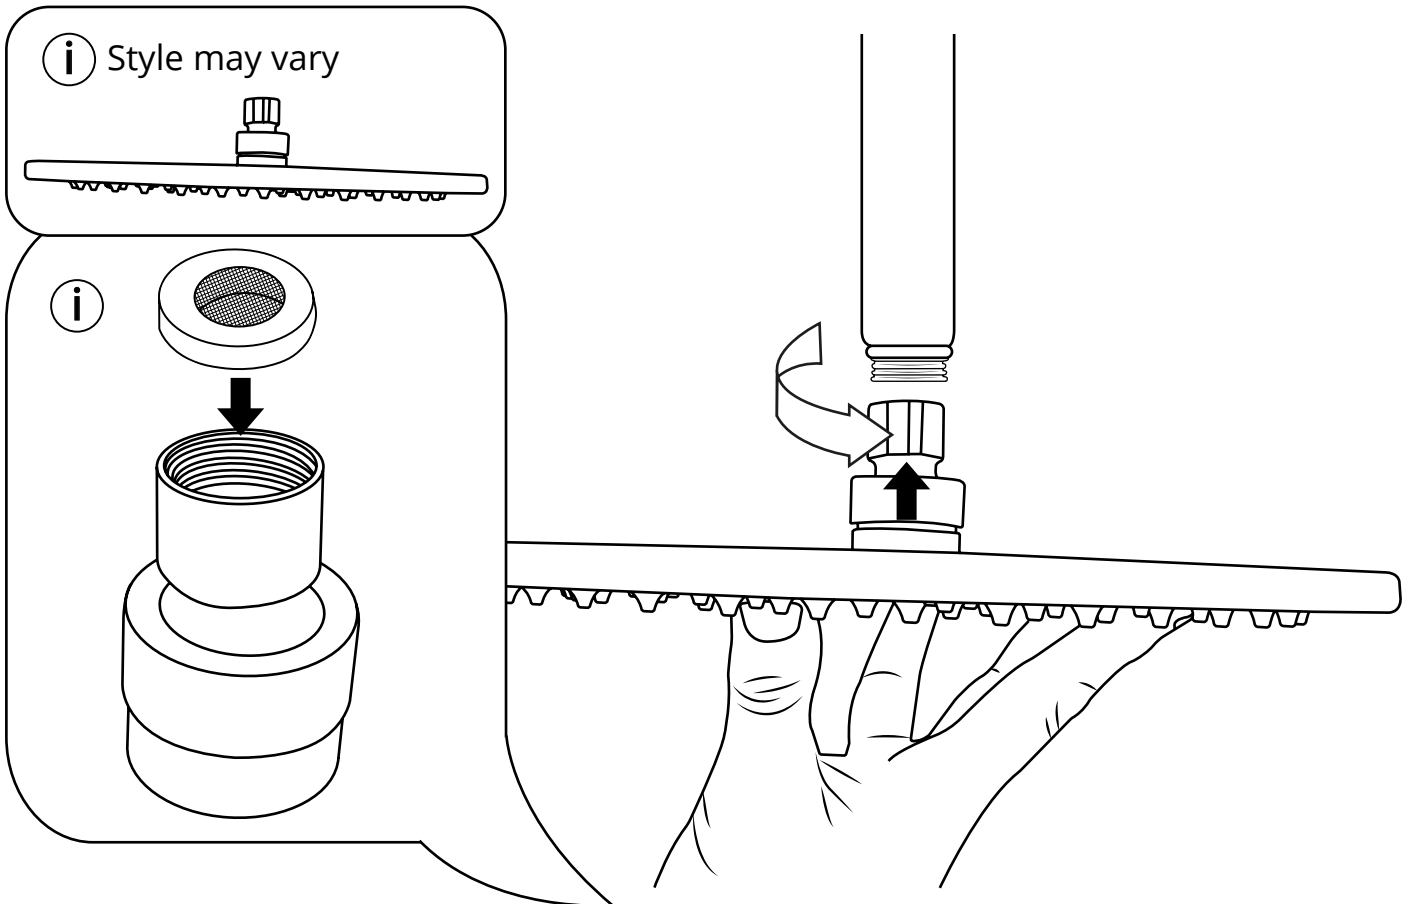

# Milano

Ceiling Mounted Shower Head & Arm

Installation Guide

Style may vary

## *Parts included:*

1

2

3

If you require any additional information or have any issues with this product please refer to the website.