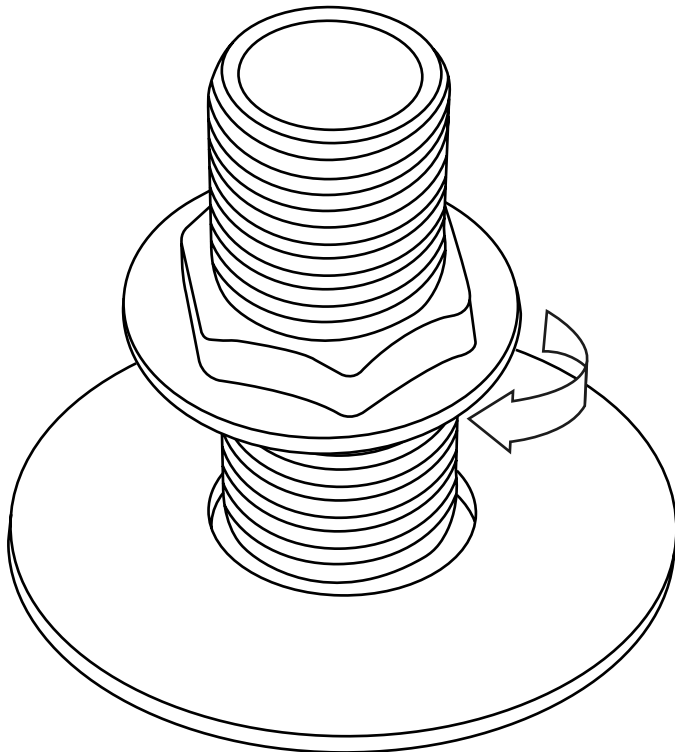

2

3

If you require any additional information or have any issues with this product please refer to the website.