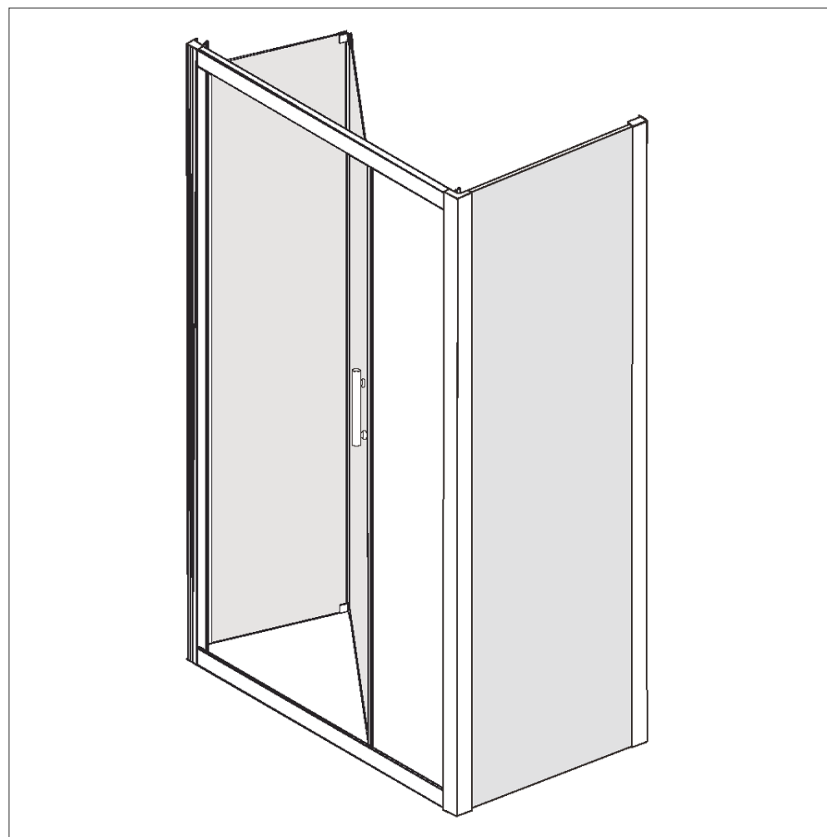

# Milano

SELECT YOUR TRAY SIZE			TRAY SPECIFICATION			BIFOLD DOOR				SIDE PANEL		
LENGTH (MM)	WIDTH (MM)	DEPTH (MM)	WASTE POSITION	WEIGHT (KG)	MATERIAL	SIZE (MM)	THICKNESS (MM)	DOOR ENTRY WIDTH (MM)	ADJUSTMENT (MM)	SIZE (MM)	THICKNESS (MM)	ADJUSTMENT (MM)
800	800	30		10	SMC	1850x800	6	469	760-800	1850x800	6	780-800
900	800	30		10	SMC	1850x800	6	469	760-800	1850x900	6	880-900
900	800	30		10	SMC	1850x900	6	538	860-900	1850x800	6	780-800
900	900	30		11	SMC	1850x900	6	538	860-900	1850x900	6	880-900
1000	800	30		11	SMC	1850x1000	6	618	960-1000	1850x800	6	780-800