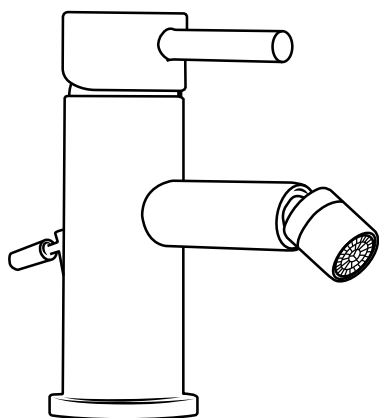

Milano

Mono Bidet Tap

 Style may vary

Installation Guide

Installation

Tools required for installing:

Parts Supplied:

 Style may vary