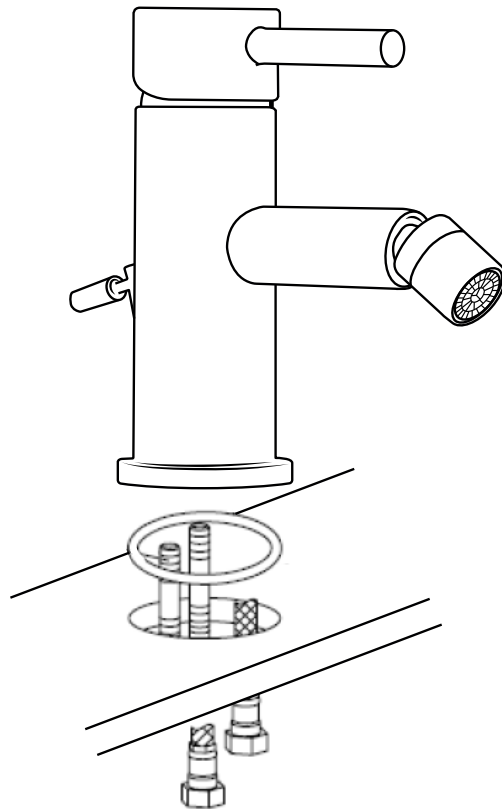

Milano

Mono Bidet Tap

 Style may vary

Installation Guide

Installation

Tools required for installing:

Parts Supplied:

 Style may vary