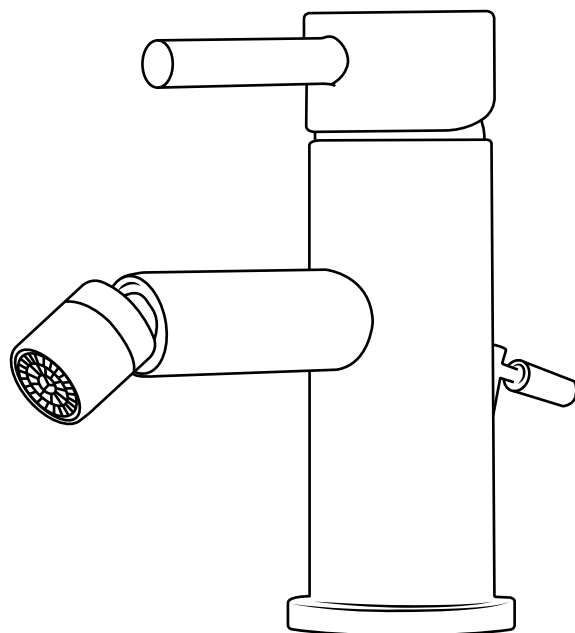

Milano

Mono Bidet Tap

 Style may vary

Installation Guide

Installation

Tools required for installing:

Parts Supplied:

 Style may vary