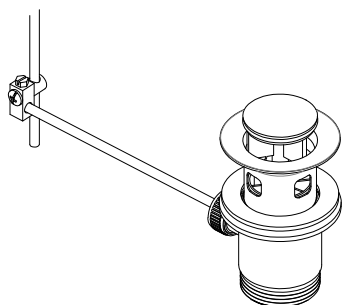

Milano

Mono Bidet Tap

 Style may vary

Installation Guide

Installation

Tools required for installing:

Parts Supplied:

 Style may vary