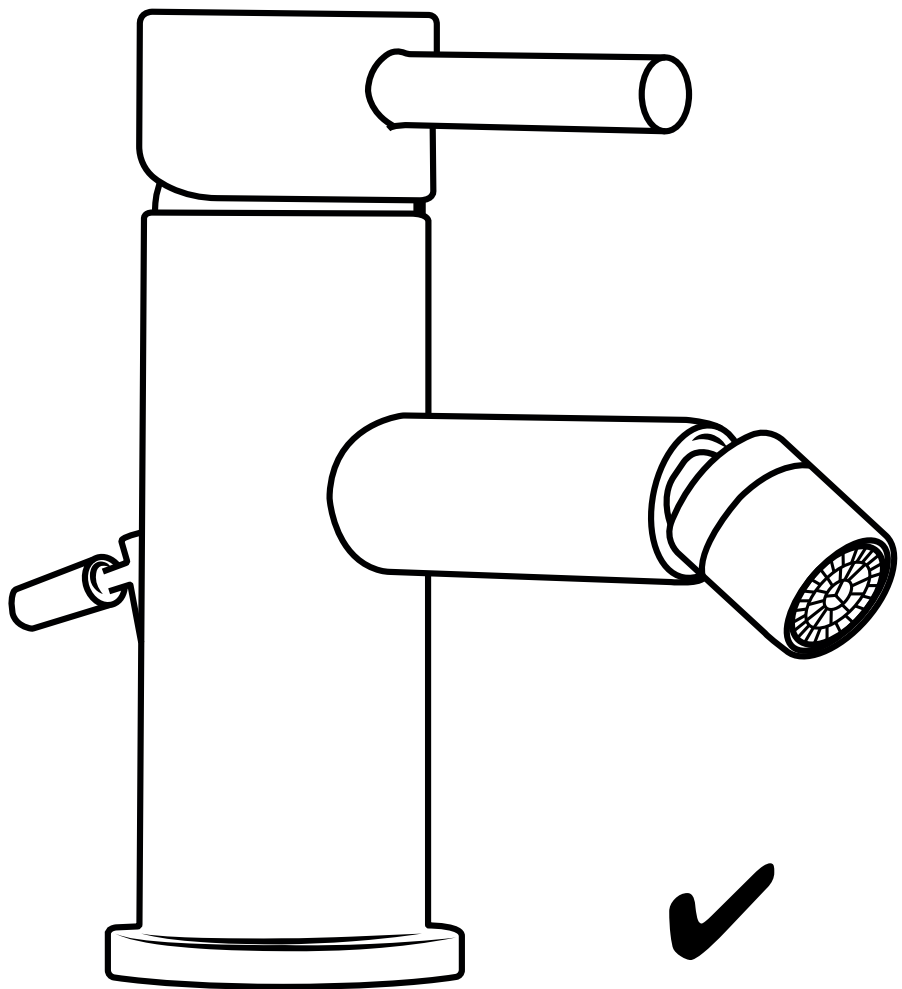

Milano

Mono Bidet Tap

 Style may vary

Installation Guide

Installation

Tools required for installing:

Parts Supplied:

 Style may vary