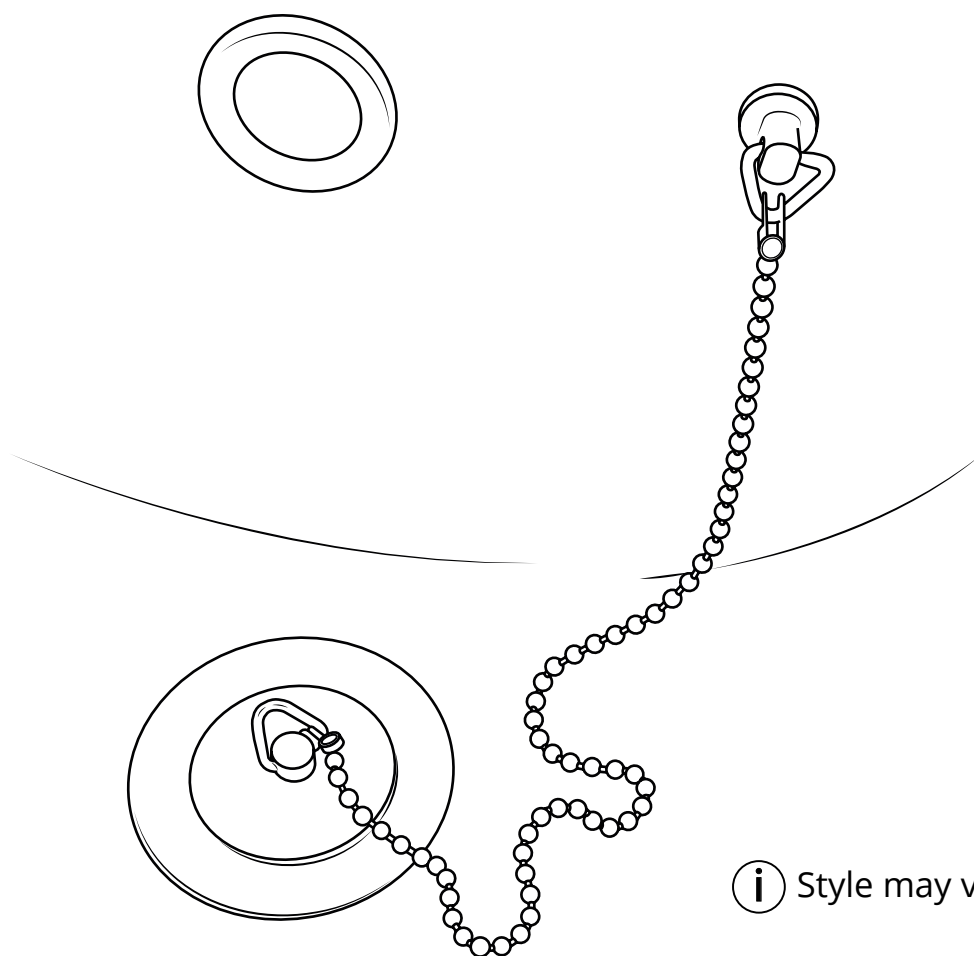

Milano

Basin Waste

 Style may vary

Installation Guide

Installation

Tools required for installing:

Parts included:

1

2

3

4