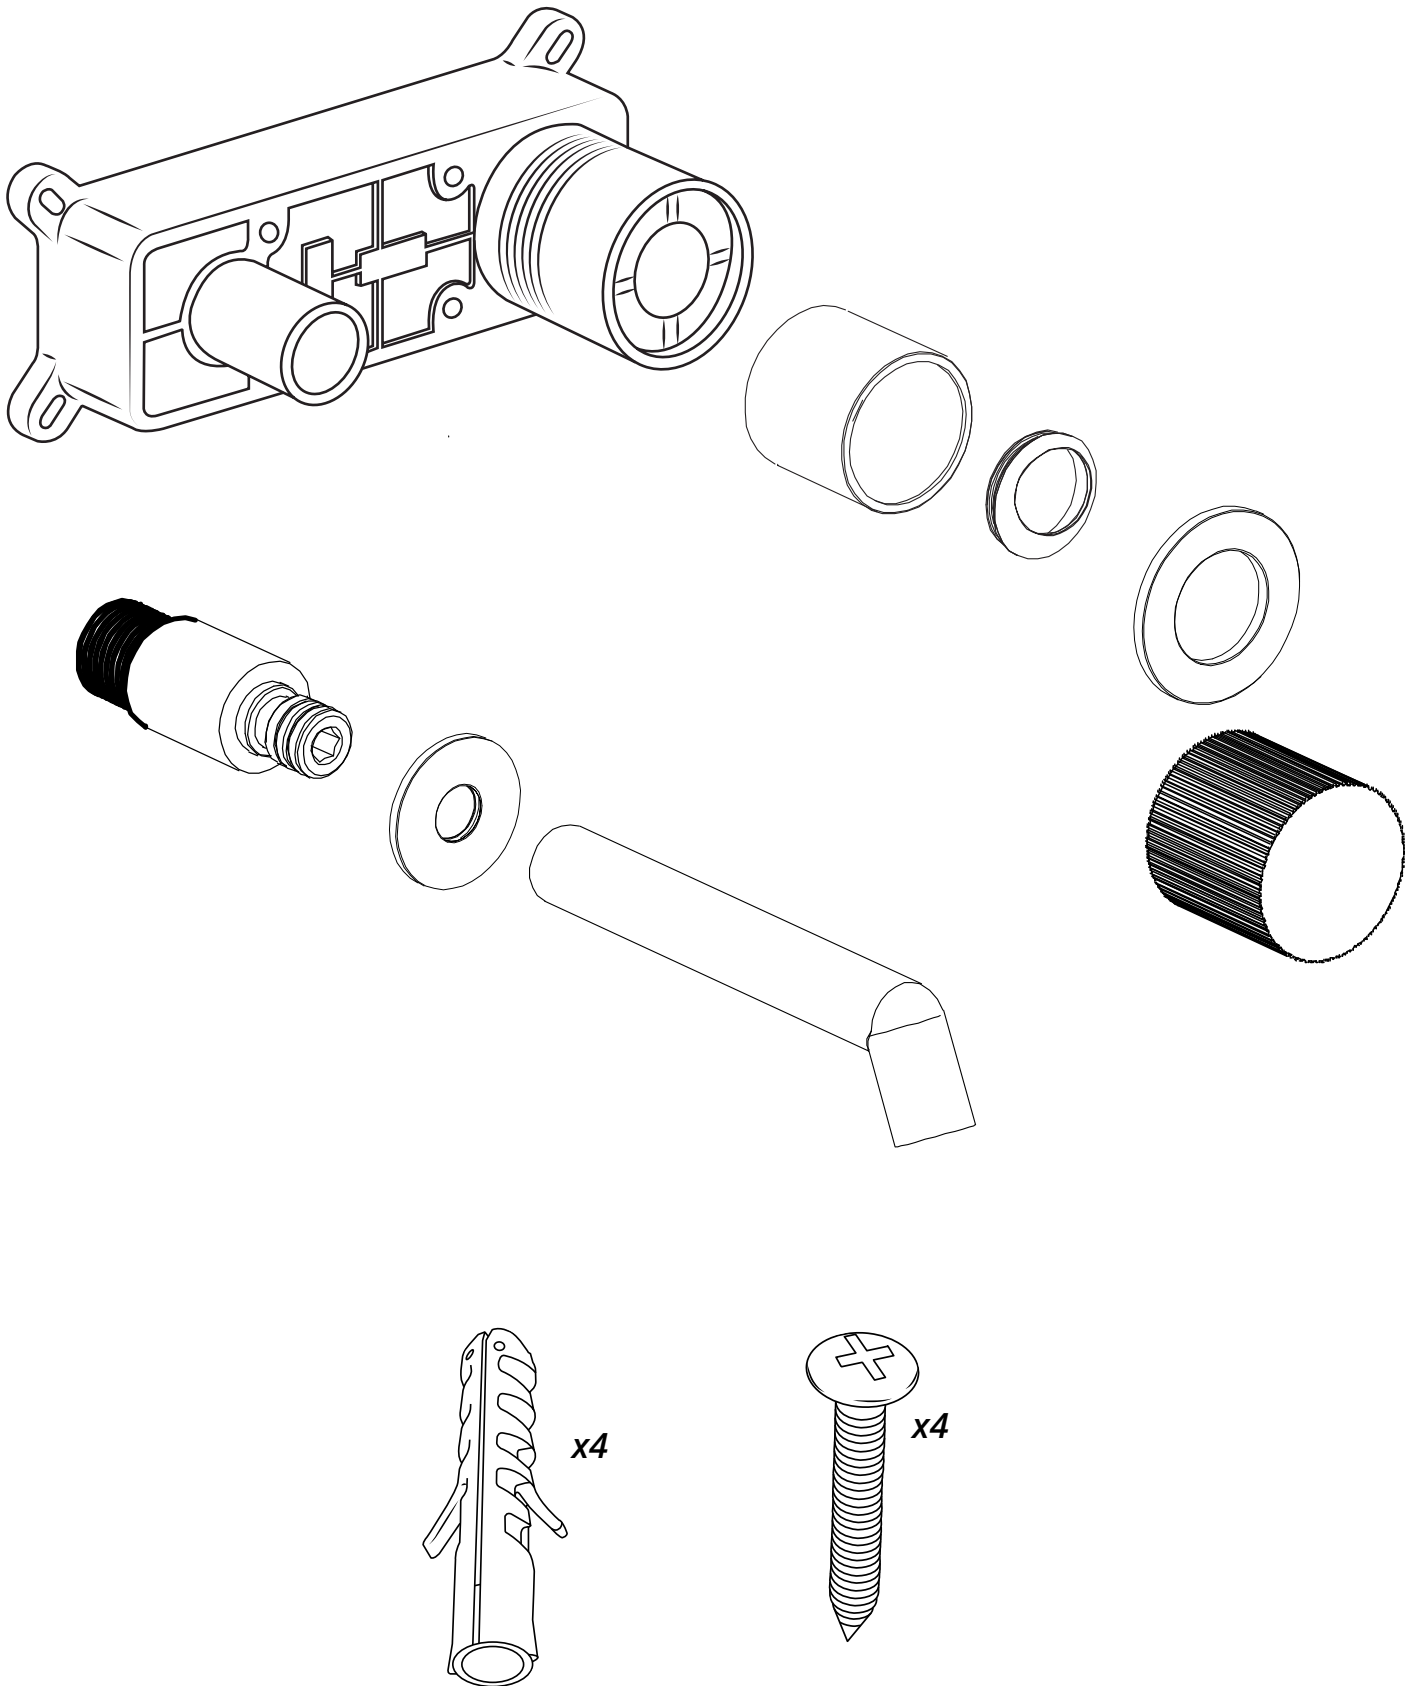

# Milano

Wall Mounted Tap

Installation Guide

## ***Tools required for installing:***

**Parts included:**

1

2

3

4

5

6