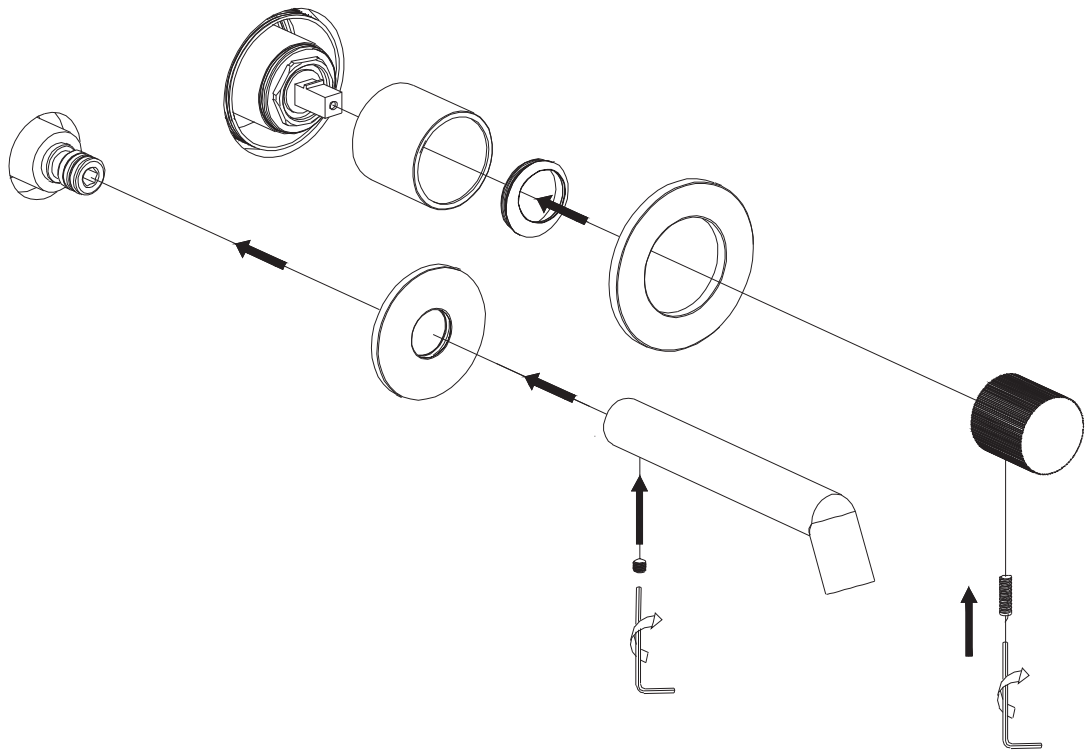

# Milano

Wall Mounted Tap

Installation Guide

## ***Tools required for installing:***

**Parts included:**

1

2

3

4

5

6

7

8

9

10

11

12