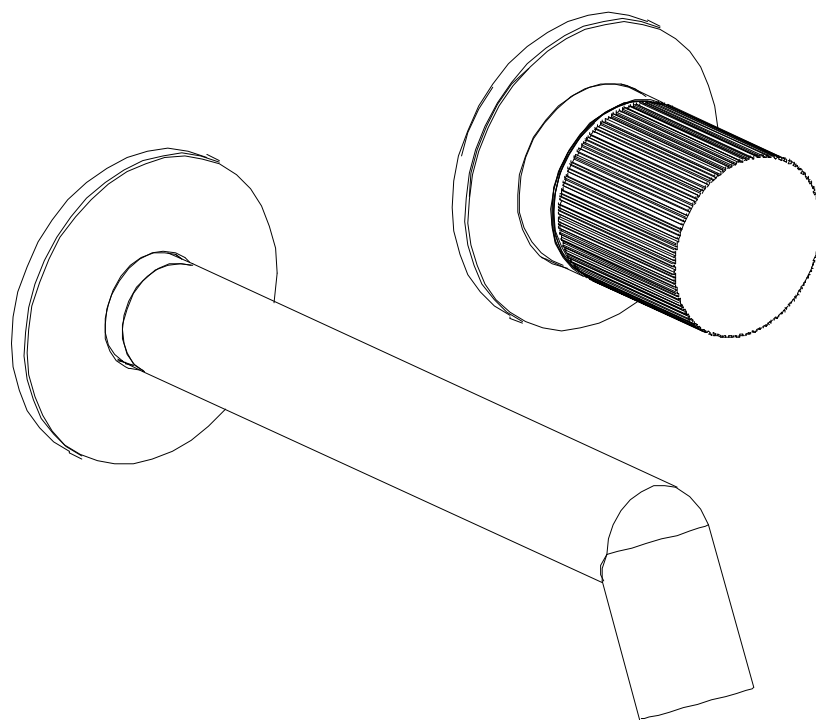

# Milano

Wall Mounted Tap

Installation Guide