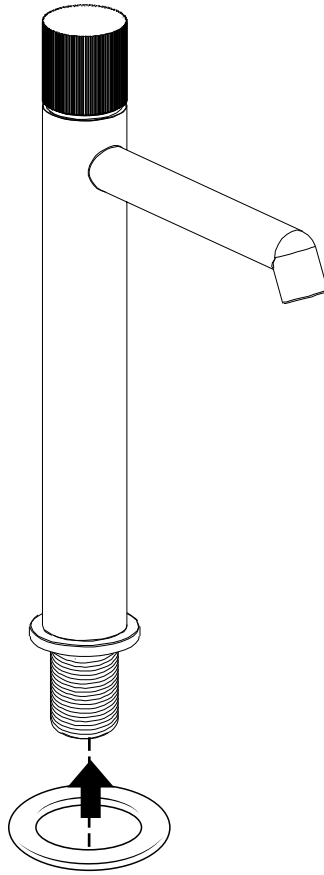

Milano

High Rise Mono Basin Tap

Installation Guide

Installation

Tools required for installing:

Parts included:

1

2