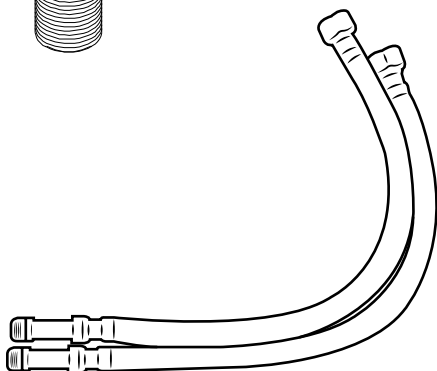

Milano

High Rise Mono Basin Tap

Installation Guide

Installation

Tools required for installing:

Parts included:

1

2