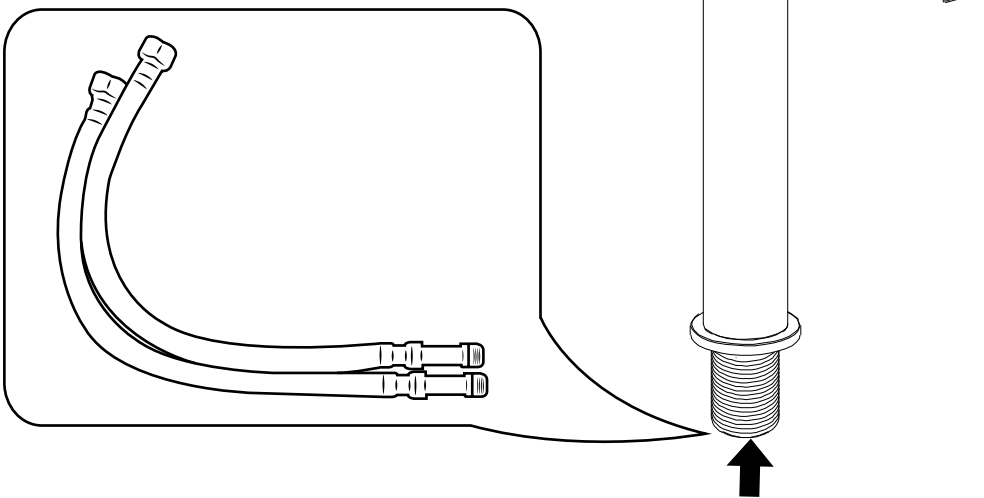

Milano

High Rise Mono Basin Tap

Installation Guide

Installation

Tools required for installing:

Parts included:

1

2