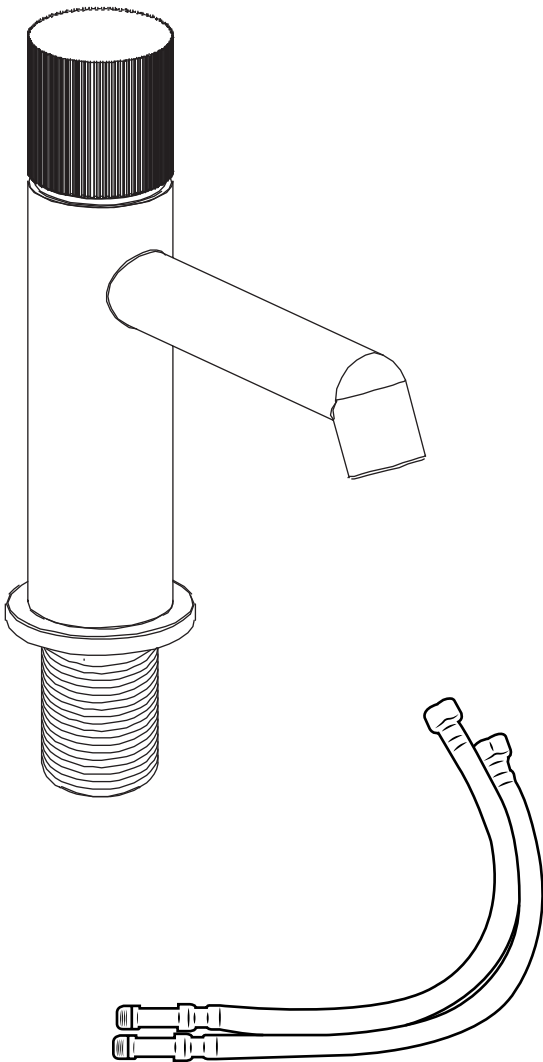

Milano

Mono Basin Tap

Installation Guide

Installation

Tools required for installing:

Parts included:

1

2