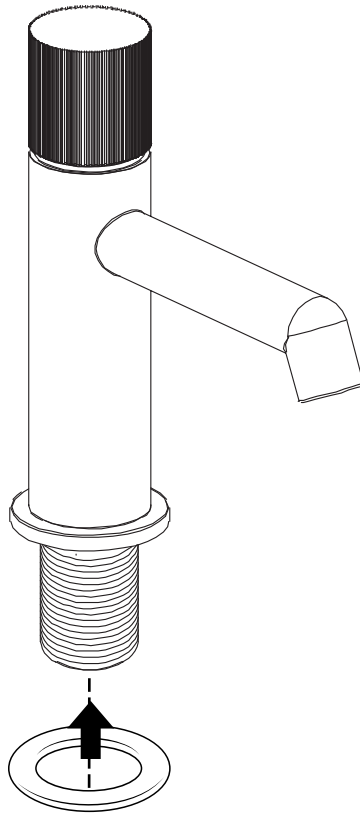

Milano

Mono Basin Tap

Installation Guide

Installation

Tools required for installing:

Parts included:

1

2