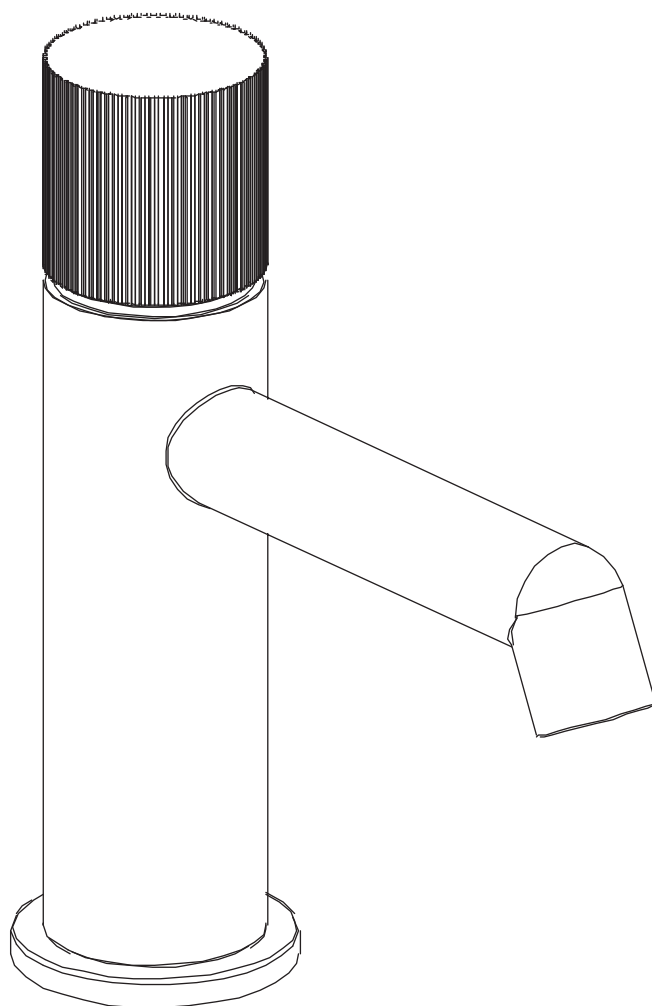

Milano

Mono Basin Tap

Installation Guide

Installation

Tools required for installing:

Parts included:

1

2