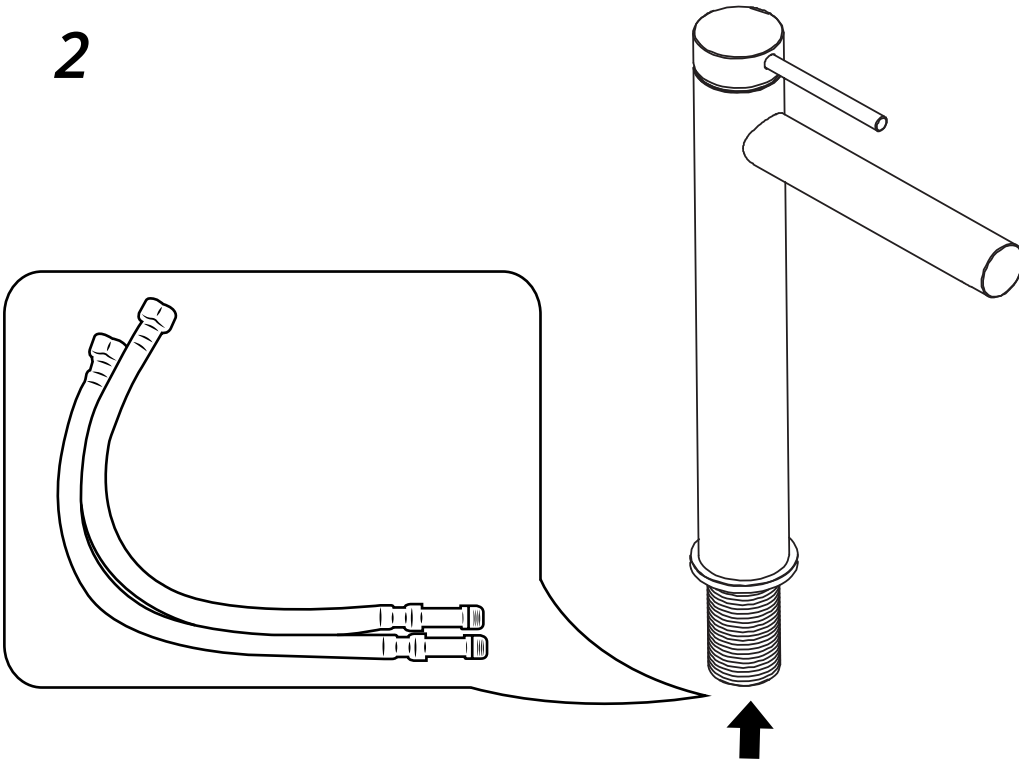

# Milano

High Rise Mono Basin Tap

Installation Guide

## *Tools required for installing:*

---

## *Parts included:*

1

2

3

4

5

6