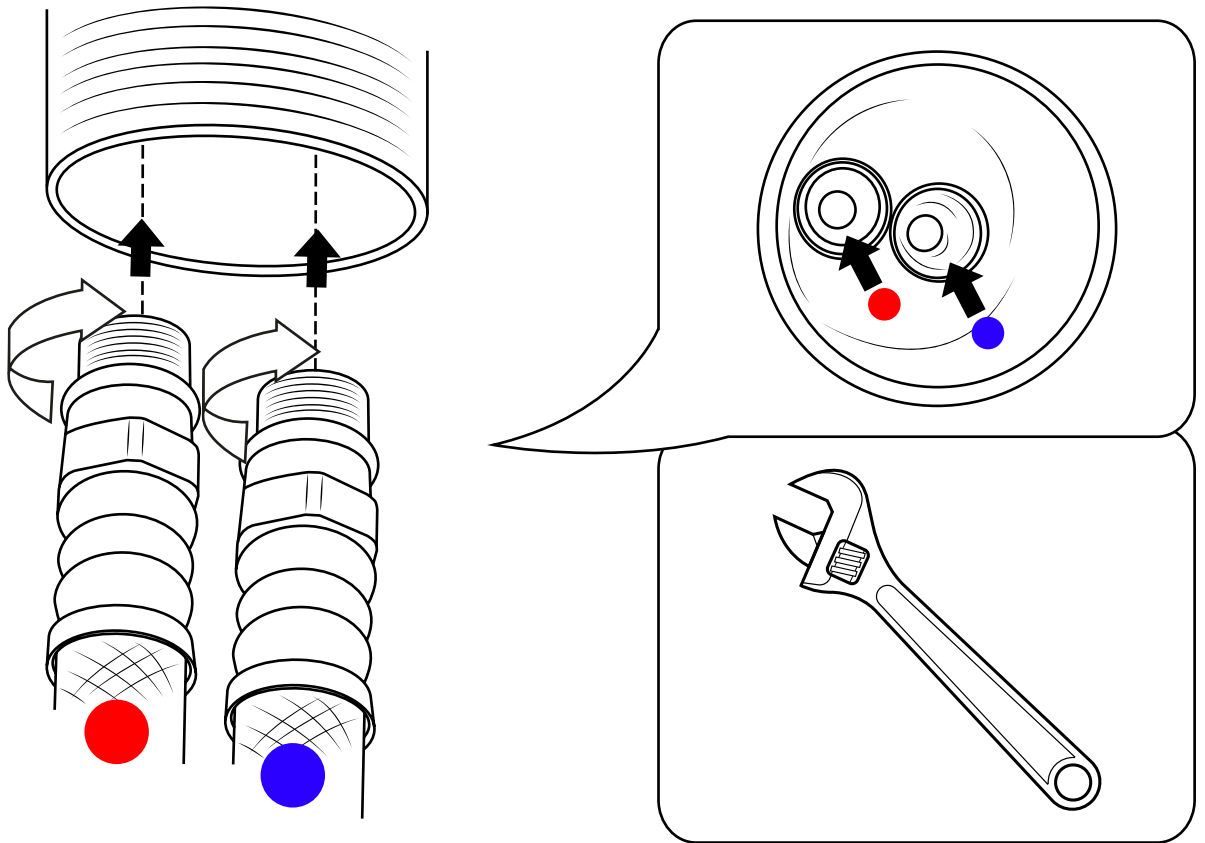

# Milano

High Rise Mono Basin Tap

Installation Guide

## *Parts included:*

1

2

3

4

5

6