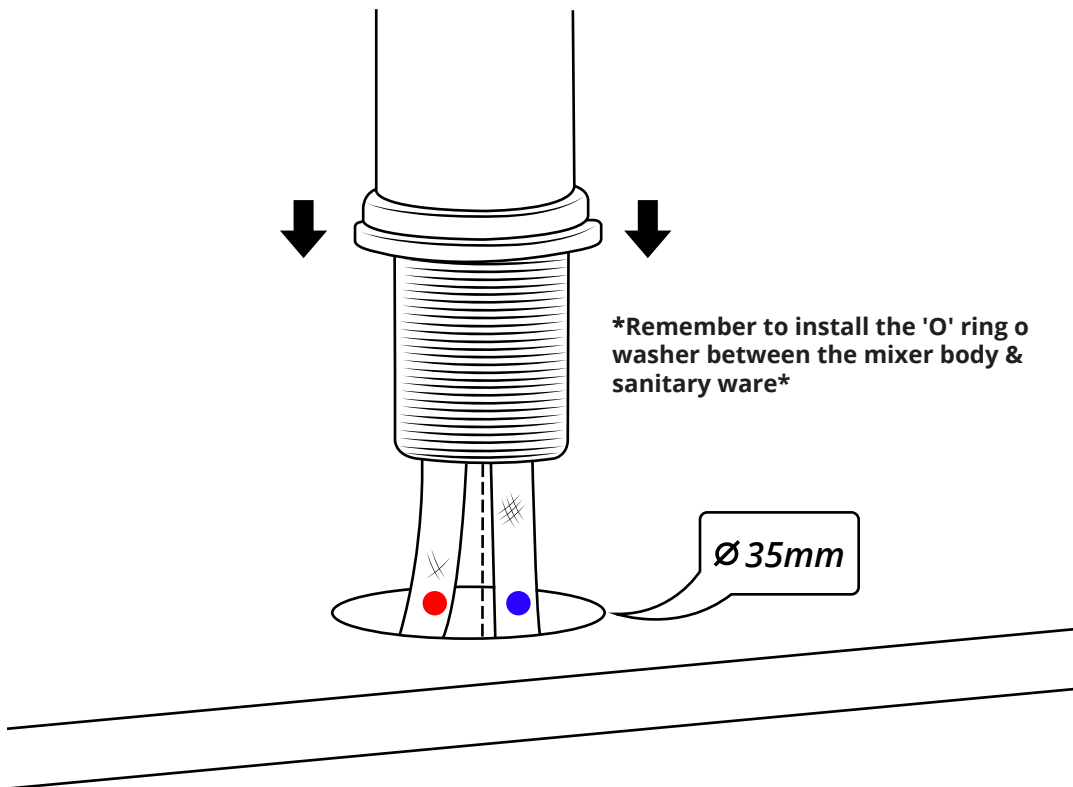

# Milano

High Rise Mono Basin Tap

Installation Guide

## *Parts included:*

1

2

3

4

5

6