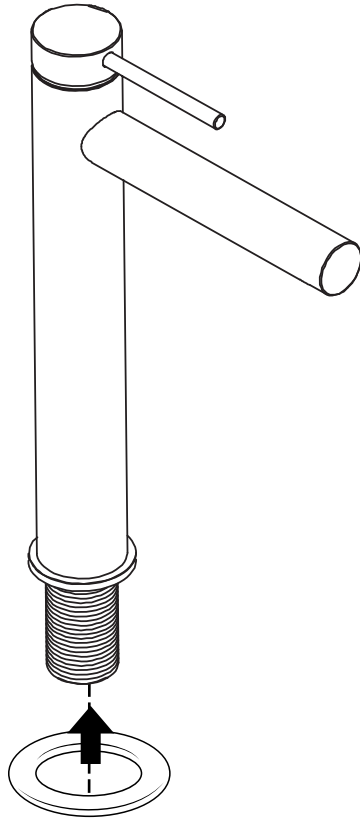

# Milano

High Rise Mono Basin Tap

Installation Guide

## *Tools required for installing:*

---

## *Parts included:*

1

2

3

4

5

6