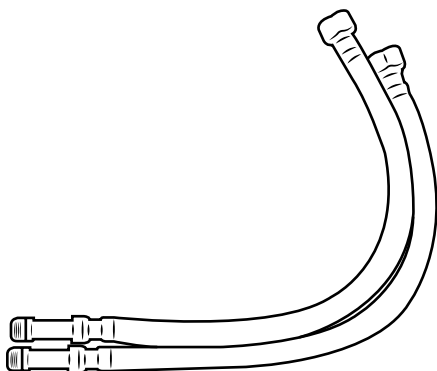

# Milano

High Rise Mono Basin Tap

Installation Guide

## *Parts included:*

1

2

3

4

5

6