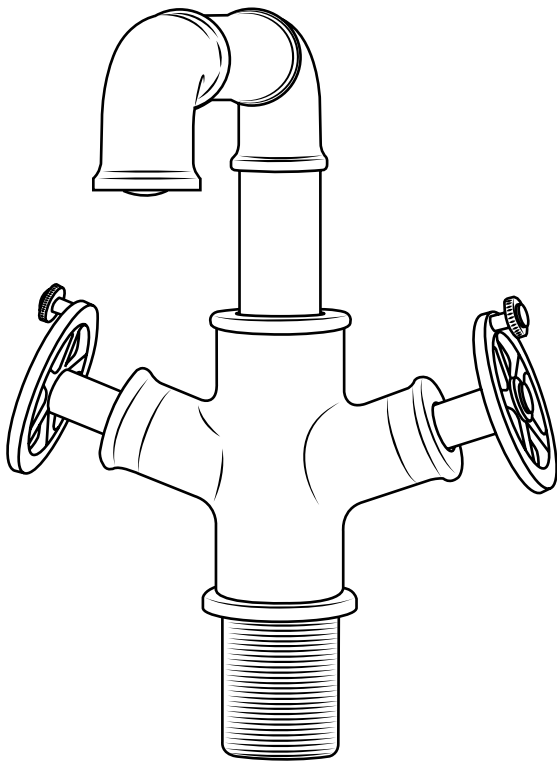

Milano

Mono Basin Tap

Installation Guide

Installation

Tools required for installing:

Parts included:

1

2