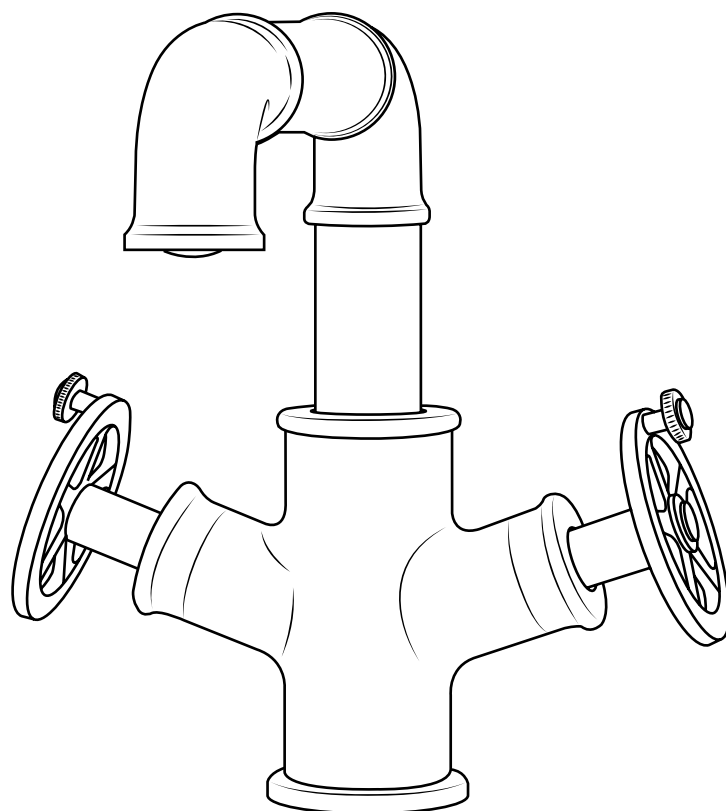

Milano

Mono Basin Tap

Installation Guide

Installation

Tools required for installing:

Parts included:

1

2