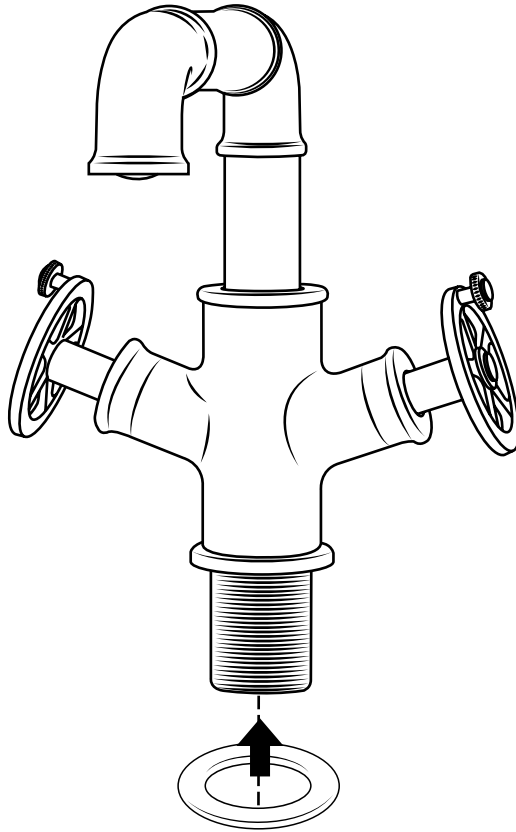

Milano

Mono Basin Tap

Installation Guide

Installation

Tools required for installing:

Parts included:

1

2