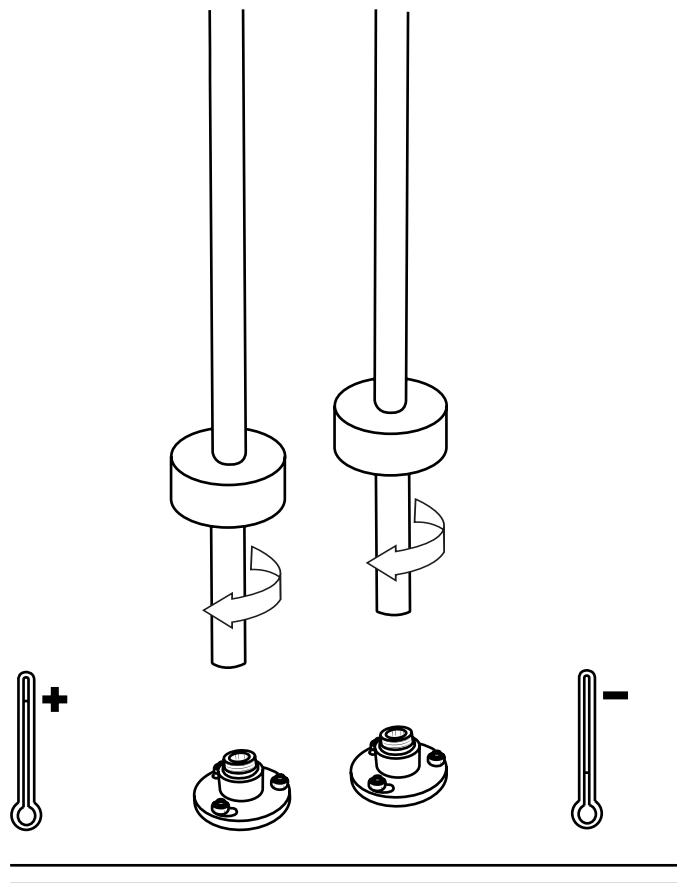

Milano

Freestanding Bath Shower Mixer Tap

Installation Guide

Installation

Tools required for installing:

Parts included:

1

2

3

4

5

6

7

8

9

10