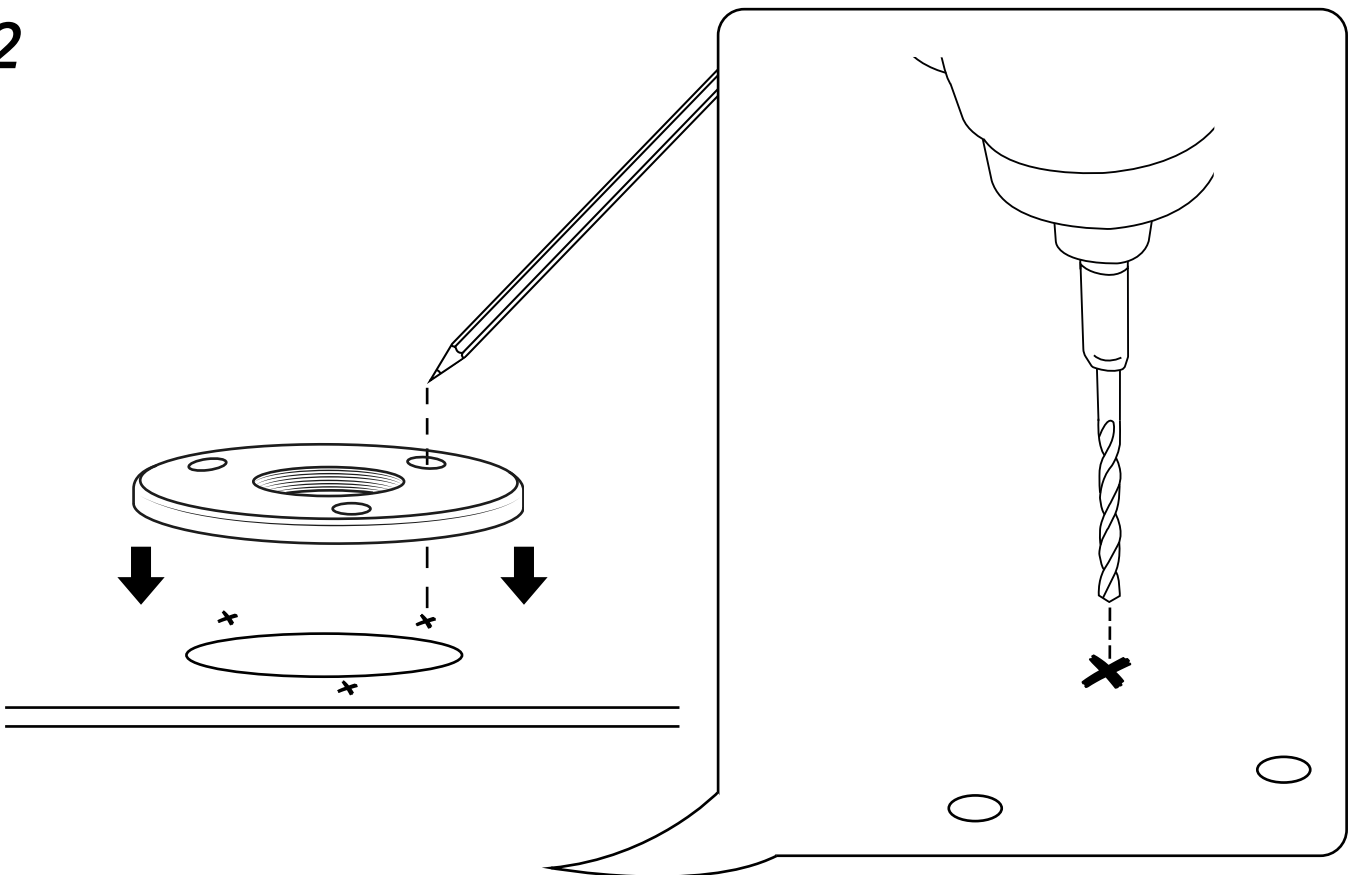

Milano

Freestanding Bath Shower Mixer Tap

Installation Guide

Installation

Tools required for installing:

Parts included:

1

2