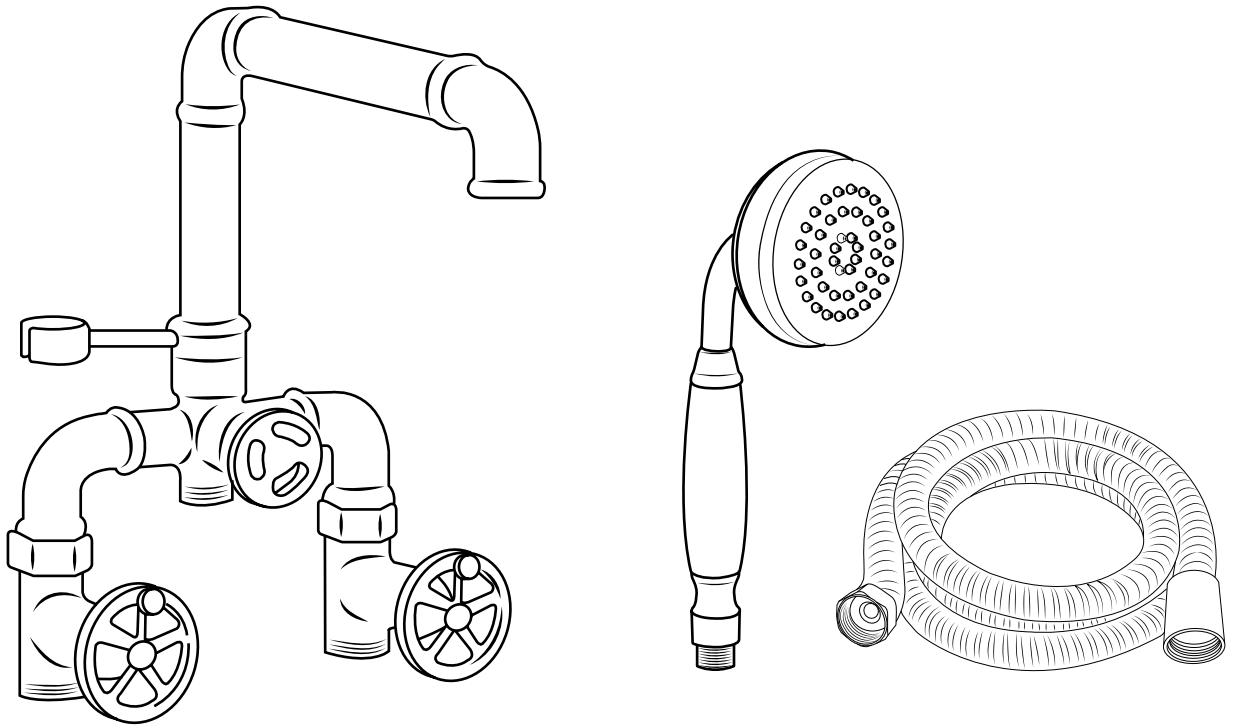

Milano

Freestanding Bath Shower Mixer Tap

Installation Guide

Installation

Tools required for installing:

Parts included:

1

2