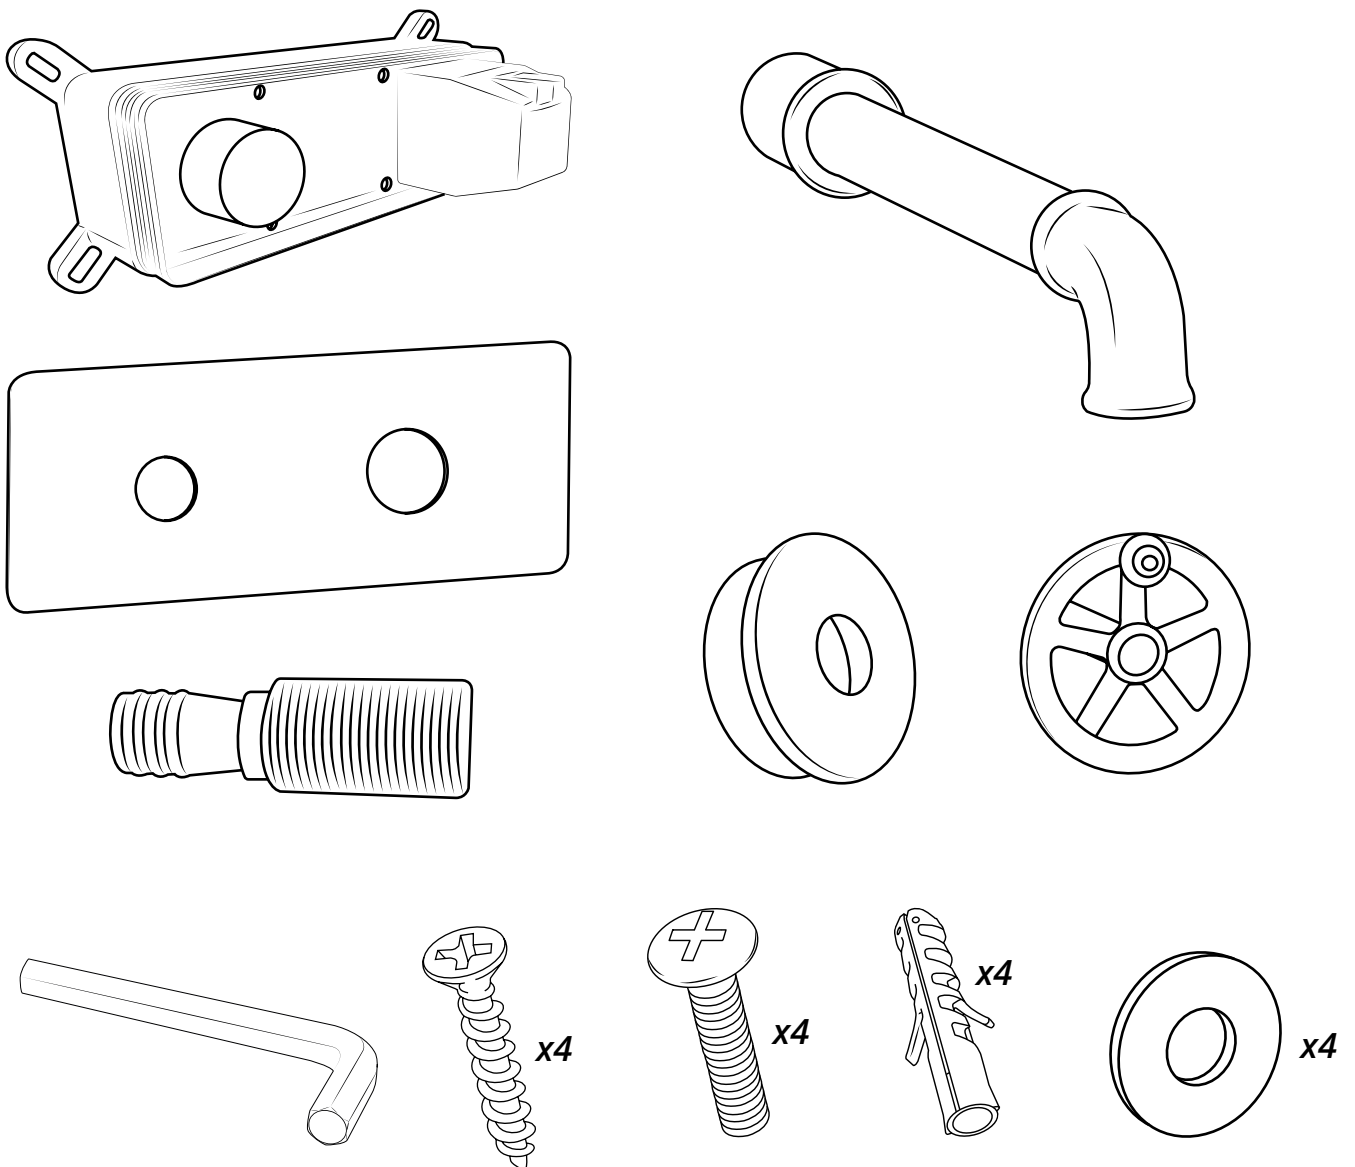

Milano

Wall Tap

Installation Guide

Installation

Tools required for installing:

Parts included:

1

2

3

4

5

6

7

8

9

10

11

12

13

14