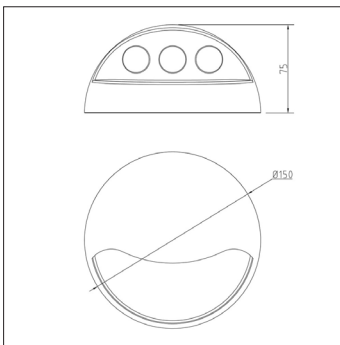

Safety Information

- ✓ Use only at stated voltages.
- ✗ **DO NOT** look directly into LED.
- ✗ **DO NOT** spray with chemicals.
- ✓ If in doubt use a qualified electrician.
- ✗ **NEVER** expose electrical parts when switched on.
- ✗ **DO NOT** remove PIR (if fitted).
- ✗ **DO NOT** cover with flammable materials.
- ✓ Turn off power before fitting.

All Biard branded products are covered by a 3 year warranty and have a 30 day money back guarantee.