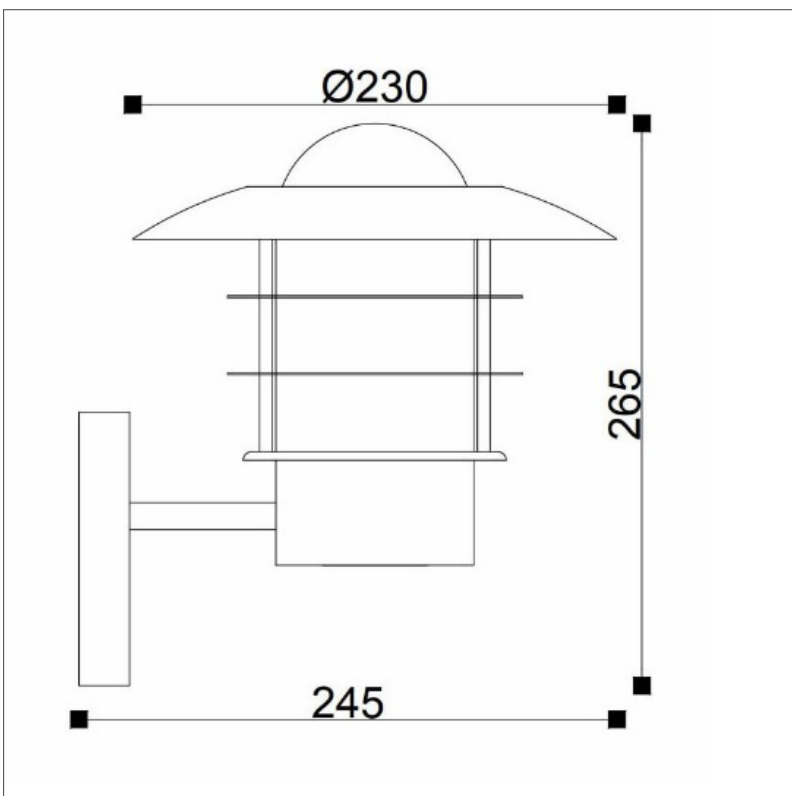

Biard Belfort Outdoor Wall Light

Product Specification

Base	E27
Dimensions	245 x 265 x 230mm
Waterproof	IP44 Rated
Input Power	AC220-240V
Certification	RoHS & LVD Certified
Input Frequency	50Hz
Weight	1kg

Product Specification

- ✓ Stainless Steel Body
- ✓ IP44 Rated
- ✓ 3 Year Warranty
- ✓ Chrome
- ✓ E27 Base

Safety Information

- ✓ Use only at stated voltages.
- ✗ **DO NOT** look directly into LED.
- ✗ **DO NOT** spray with chemicals.
- ✓ If in doubt use a qualified electrician.
- ✗ **NEVER** expose electrical parts when switched on.
- ✗ **DO NOT** remove PIR (if fitted).
- ✗ **DO NOT** cover with flammable materials.
- ✓ Turn off power before fitting.