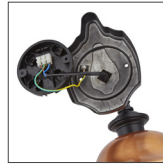

## Biard Verona IP44 Hanging Helm Lantern

### Product Specification

Base	E27
Dimensions	248 x 300 x 528mm
Waterproof	IP44
Input Power	220-240VAC
Certification	CE, RoHS, LVD
Input Frequency	50Hz
Weight	0.98

### Product Features

- ✓ Elegantly Crafted
- ✓ IP44 Rated
- ✓ 3 Years Warranty
- ✓ Finished in Aluminium, Black and Copper
- ✓ Vintage Design