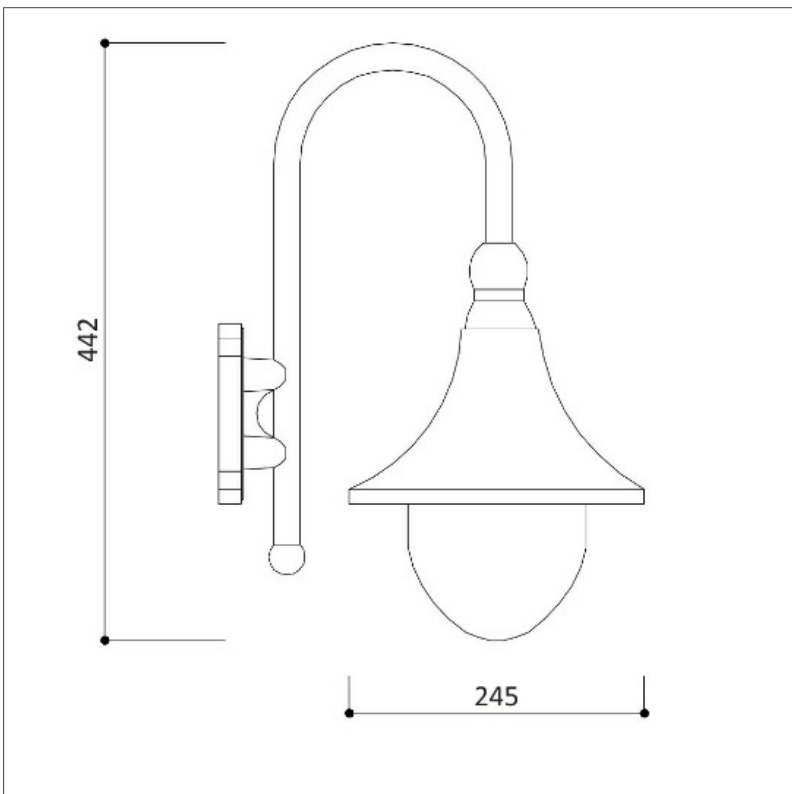

### Product Specification

Base	E27
Dimensions	245 x 355 x 442mm
Waterproof	IP44 Rated
Input Power	AC220-240V
Certification	LVD, EMC & RoHS Certified
Input Frequency	50Hz
Weight	1kg

### Product Specification

- ✓ Aluminium Body
- ✓ IP44 Rated
- ✓ 3 Year Warranty
- ✓ Free Bulb
- ✓ E27 Base