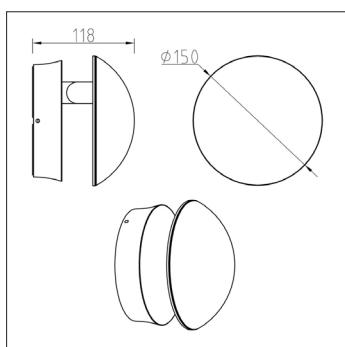

### Product Features

- ✓ Wall Mounted
- ✓ Includes Fixing Kit
- ✓ IP54 Rated
- ✓ Outdoor or Indoor Use
- ✓ Black or Anthracite

### Product Specification

Brand	<b>Biard</b>
Wattage	<b>13W</b>
Base	<b>LED</b>
Lifespan	<b>25,000 Hours</b>
Lumens	<b>480</b>
Colour	<b>Natural White (4000k)</b>
CRI	<b>80</b>
Power factor	<b>&gt; 0.5</b>
Input Power	<b>220-240VAC</b>
Beam Angle	<b>100°</b>
Waterproof	<b>IP54</b>
Dimensions	<b>150x118x150mm</b>
Dimmable	<b>No</b>
Weight	<b>N/A</b>
Certification	<b>CE, LVD, EMC &amp; RoHS</b>
Energy Rating	<b>A+</b>