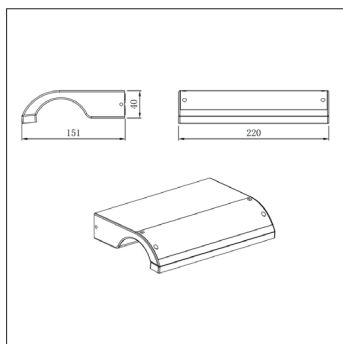

Product Features

- ✓ Wall Mounted
- ✓ Includes Fixing Kit
- ✓ IP54 Rated
- ✓ Outdoor or Indoor Use
- ✓ Black or Anthracite

Safety Information

- ✓ Use only at stated voltages.
- ✗ **DO NOT** look directly into LED.
- ✗ **DO NOT** spray with chemicals.
- ✓ If in doubt use a qualified electrician.
- ✗ **NEVER** expose electrical parts when switched on.
- ✗ **DO NOT** remove PIR (if fitted).
- ✗ **DO NOT** cover with flammable materials.
- ✓ Turn off power before fitting.

This product is covered by a 3 year warranty and has a 30 day money back guarantee.

RoHS
Compliant