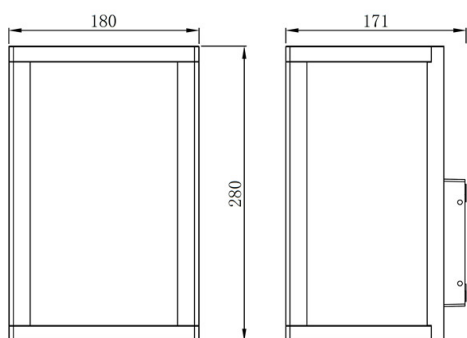

Product Specification

- ✓ Wall Mounted
- ✓ Requires 1x E27 Bulb
- ✓ Anthracite or Black Finish
- ✓ IP44 Rated
- ✓ Outdoor or Indoor Use