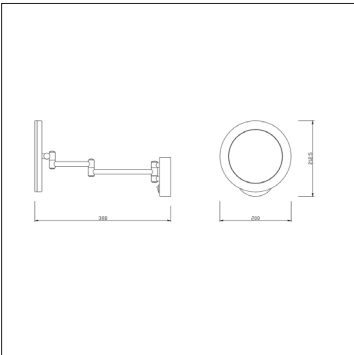

## Milano Oirase LED Bathroom Vanity Mirror - Round

### Product Specification

Brand	<b>Milano</b>	Input Power	<b>220-240VAC</b>
Wattage	<b>3W</b>	Beam Angle	<b>N/A</b>
Base	<b>LED</b>	Waterproof	<b>IP44</b>
Lifespan	<b>20,000 Hours</b>	Dimensions	<b>ø200 x 380 mm</b>
Lumens	<b>70</b>	Dimmable	<b>No</b>
Colour	<b>Cool White (6500k)</b>	Weight	<b>0.2kgs</b>
CRI	<b>80</b>	Certification	<b>CE, RoHS, LVD &amp; EMC</b>
Power factor	<b>N/A</b>	Energy Rating	<b>A</b>