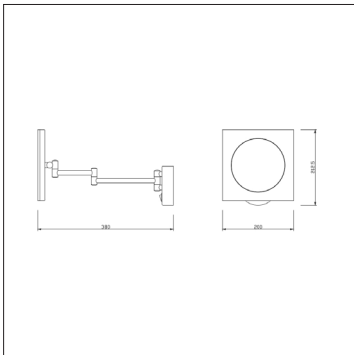

Milano

BLVMIR1

Milano Teifi LED Bathroom Vanity Mirror - Square

Product Specification

Brand	Milano	Input Power	220-240VAC
Wattage	3W	Beam Angle	N/A
Base	LED	Waterproof	IP44
Lifespan	20,000 Hours	Dimensions	200 x 200 x 380mm
Lumens	70	Dimmable	No
Colour	Cool White (6500k)	Weight	0.22kgs
CRI	80	Certification	CE, RoHS, LVD & EMC
Power factor	N/A	Energy Rating	A