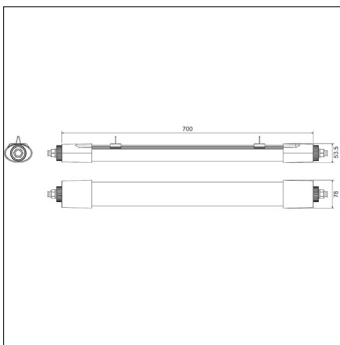

Biard LED 20W IP66 Tri-Proof Batten Light - 2ft

Product Specification

Brand	Biard LED
Wattage	20W
Base	LED
Lifespan	50,000h
Lumens	2300
Energy Rating	A++
IK Rating	10
Colour	Natural White
CRI	80
Power factor	0.9
Input Power	AC90-305V
Beam Angle	140°
Waterproof	IP66
Dimensions	700 x 78 x 53.5mm
Dimmable	No
Weight	0.6kg
Certification	LVD, EMC & RoHS

Product Features

- ✓ Grey Finish
- ✓ 4000K
- ✓ Polycarbonate Body
- ✓ Ceiling Mounted
- ✓ Includes Fixing Kit

Safety Information

- ✓ Use only at stated voltages.
- ✗ **DO NOT** look directly into LED.
- ✗ **DO NOT** spray with chemicals.
- ✓ If in doubt use a qualified electrician.
- ✗ **NEVER** expose electrical parts when switched on.
- ✗ **DO NOT** remove PIR (if fitted).
- ✗ **DO NOT** cover with flammable materials.
- ✓ Turn off power before fitting.