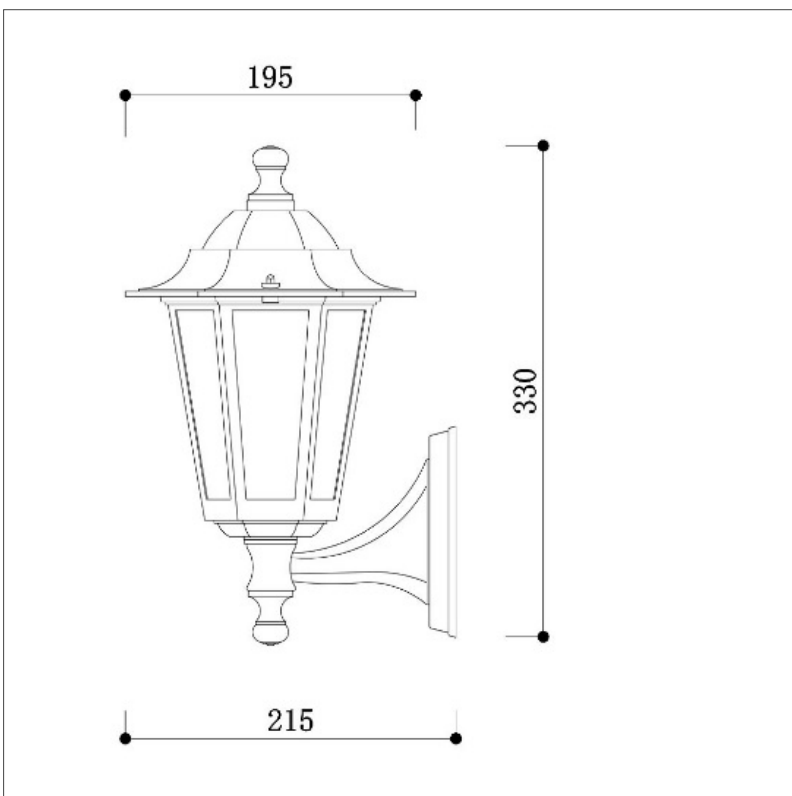

Safety Information

- ✓ Use only at stated voltages.
- ✗ **DO NOT** look directly into LED.
- ✗ **DO NOT** spray with chemicals.
- ✓ If in doubt use a qualified electrician.
- ✗ **NEVER** expose electrical parts when switched on.
- ✗ **DO NOT** remove PIR (if fitted).
- ✗ **DO NOT** cover with flammable materials.
- ✓ Turn off power before fitting.

This product is covered by a 3 year warranty and has a 30 day money back guarantee.

RoHS
Compliant