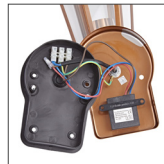

### Product Specification

Base **E27 (ES) Edison Screw**

Dimensions **215 x 360mm**

Waterproof **IP44**

Input Power **220-240V**

Certification **CE, RoSH & LVD**

Input Frequency **50Hz**

Weight **1kg**

### Product Specification

- ✓ 3 Year Warranty
- ✓ IP44 waterproof rated
- ✓ Max Wattage 1 x 60W
- ✓ CE, RoSH & LVD Certified
- ✓ Stainless Steel Body