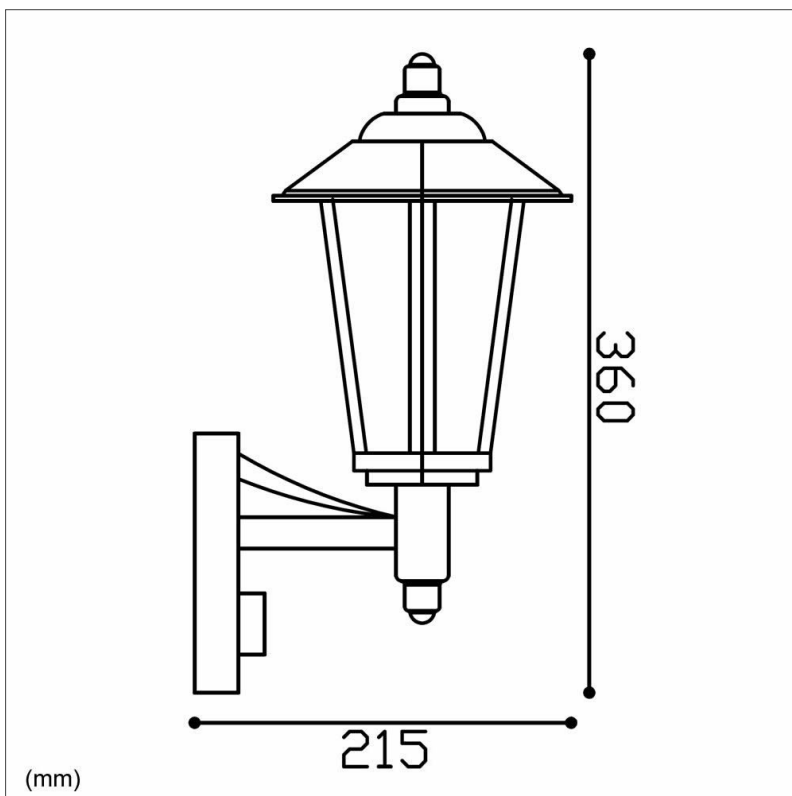

### Product Specification

Base **E27 (ES) Edison Screw**

Dimensions **215 x 360mm**

Waterproof **IP44**

Input Power **220-240V**

Certification **CE, RoSH & LVD**

Input Frequency **50Hz**

Weight **1kg**