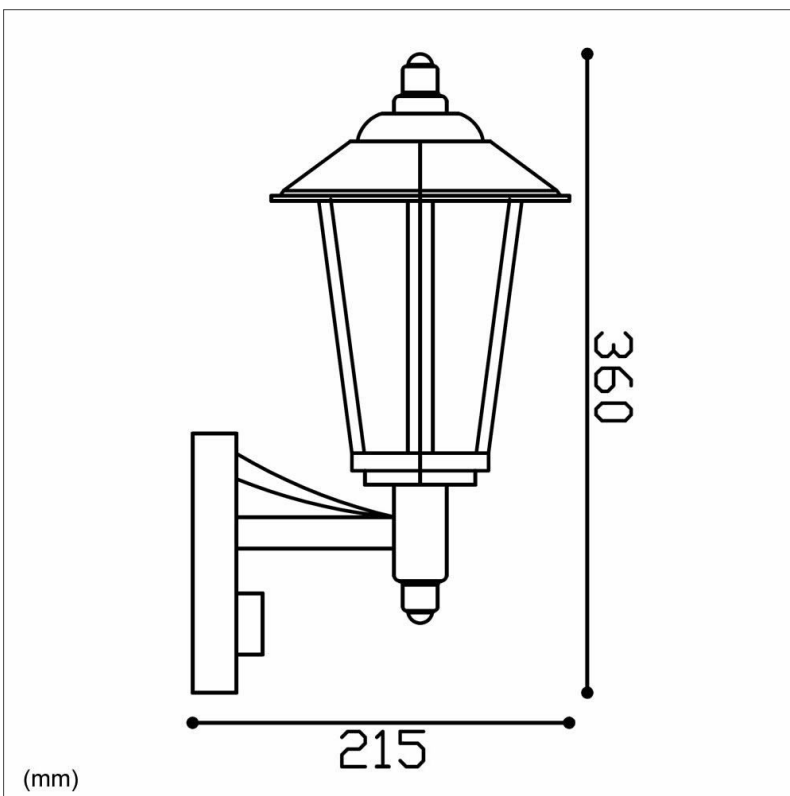

Biard Cannes Outdoor Wall Lantern with PIR

Product Specification

Base **E27 (ES) Edison Screw**

Dimensions **215 x 360mm**

Waterproof **IP44**

Input Power **220-240V**

Certification **CE, RoSH & LVD**

Input Frequency **50Hz**

Weight **1kg**

Product Specification

- ✓ 3 Year Warranty
- ✓ IP44 waterproof rated
- ✓ Max Wattage 1 x 60W
- ✓ CE, RoSH & LVD Certified
- ✓ Stainless Steel Body

Safety Information

- ✓ Use only at stated voltages.
- ✗ **DO NOT** look directly into LED.
- ✗ **DO NOT** spray with chemicals.
- ✓ If in doubt use a qualified electrician.
- ✗ **NEVER** expose electrical parts when switched on.
- ✗ **DO NOT** remove PIR (if fitted).
- ✗ **DO NOT** cover with flammable materials.
- ✓ Turn off power before fitting.