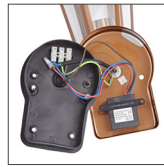

Biard Cannes Outdoor Wall Lantern with PIR

Product Specification

Base **E27 (ES) Edison Screw**

Dimensions **215 x 360mm**

Waterproof **IP44**

Input Power **220-240V**

Certification **CE, RoSH & LVD**

Input Frequency **50Hz**

Weight **1kg**

Product Specification

- ✓ 3 Year Warranty
- ✓ IP44 waterproof rated
- ✓ Max Wattage 1 x 60W
- ✓ CE, RoSH & LVD Certified
- ✓ Stainless Steel Body

Safety Information

- ✓ Use only at stated voltages.
- ✗ **DO NOT** look directly into LED.
- ✗ **DO NOT** spray with chemicals.
- ✓ If in doubt use a qualified electrician.
- ✗ **NEVER** expose electrical parts when switched on.
- ✗ **DO NOT** remove PIR (if fitted).
- ✗ **DO NOT** cover with flammable materials.
- ✓ Turn off power before fitting.