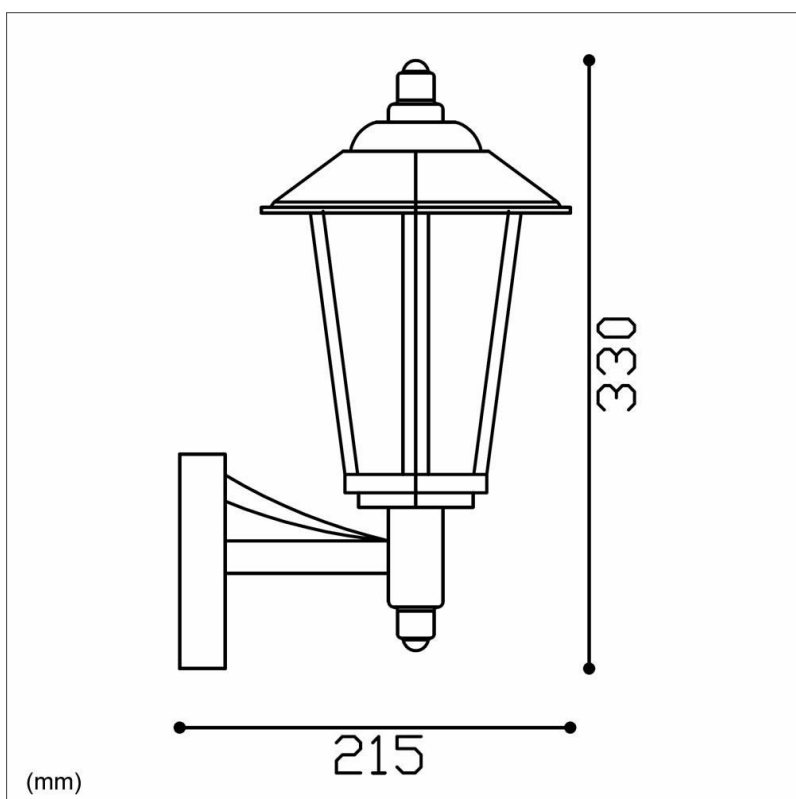

Biard Cannes Outdoor Wall Lantern

Product Specification

Base **E27 (ES) Edison Screw**

Dimensions **215 x 330mm**

Waterproof **IP44**

Input Power **220-240V**

Certification **CE, RoSH & LVD**

Input Frequency **50Hz**

Weight **1kg**

Product Specification

- ✓ 3 Year Warranty
- ✓ IP44 waterproof rated
- ✓ Max Wattage 1 x 60W
- ✓ CE, RoSH & LVD Certified
- ✓ Stainless Steel Body

Safety Information

- ✓ Use only at stated voltages.
- ✗ **DO NOT** look directly into LED.
- ✗ **DO NOT** spray with chemicals.
- ✓ If in doubt use a qualified electrician.
- ✗ **NEVER** expose electrical parts when switched on.
- ✗ **DO NOT** remove PIR (if fitted).
- ✗ **DO NOT** cover with flammable materials.
- ✓ Turn off power before fitting.