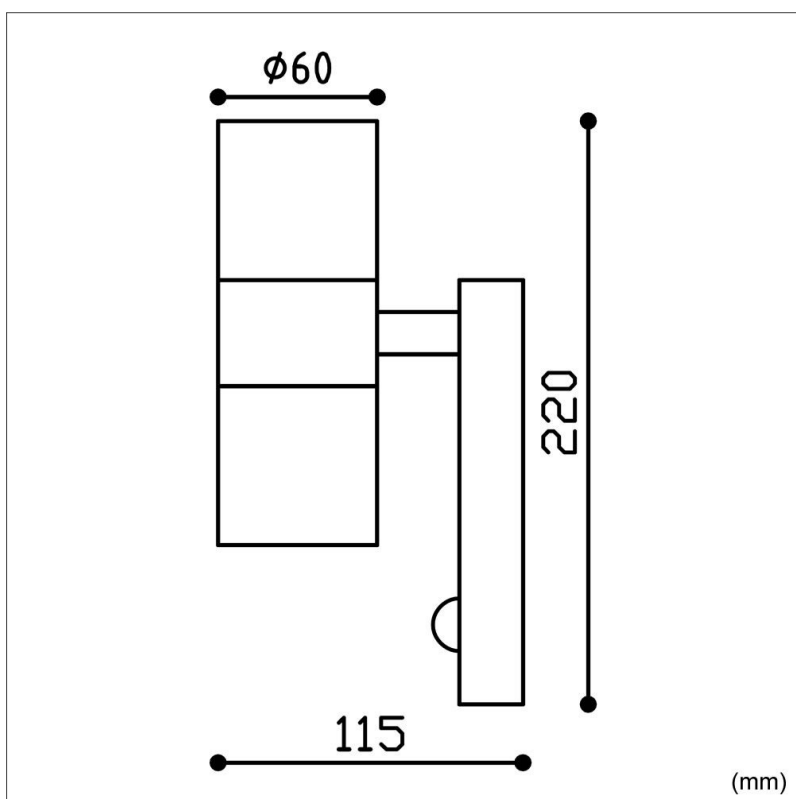

Biard Le Mans Up/Down Outdoor Wall Light with PIR

Product Specification

| | |
|-----------------|------------------|
| Base | GU10 |
| Dimensions | 60 x 115 x 220mm |
| Waterproof | IP44 |
| Input Power | 220-240V |
| Certification | CE, RoSH & LVD |
| Input Frequency | 50Hz |
| Weight | 0.75kg |

Product Specification

- ✓ 3 Year Warranty
- ✓ IP44 waterproof rated
- ✓ Max Wattage 2 x 35W
- ✓ CE, RoSH & LVD Certified
- ✓ Stainless Steel Body

Safety Information

- ✓ Use only at stated voltages.
- ✗ **DO NOT** look directly into LED.
- ✗ **DO NOT** spray with chemicals.
- ✓ If in doubt use a qualified electrician.
- ✗ **NEVER** expose electrical parts when switched on.
- ✗ **DO NOT** remove PIR (if fitted).
- ✗ **DO NOT** cover with flammable materials.
- ✓ Turn off power before fitting.