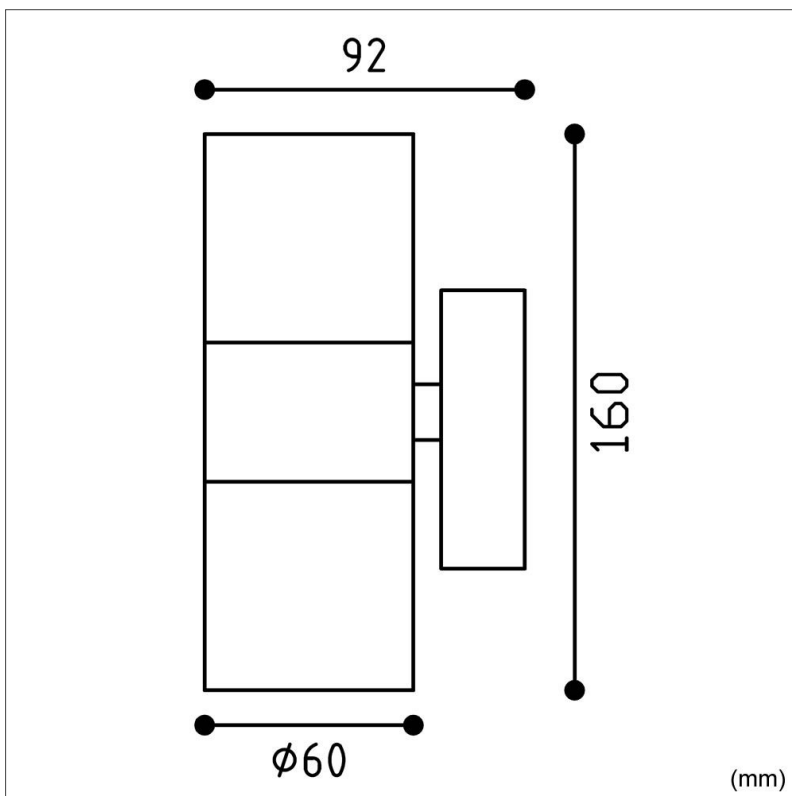

## Product Specification

Base	GU10
Dimensions	60 x 92 x 160mm
Waterproof	IP44
Input Power	220-240V
Certification	CE, RoSH & LVD
Input Frequency	50Hz
Weight	0.5kg

## Product Specification

- ✓ 3 Year Warranty
- ✓ IP44 waterproof rated
- ✓ Max Wattage 2 x 35W
- ✓ CE, RoSH & LVD Certified
- ✓ Stainless Steel Body