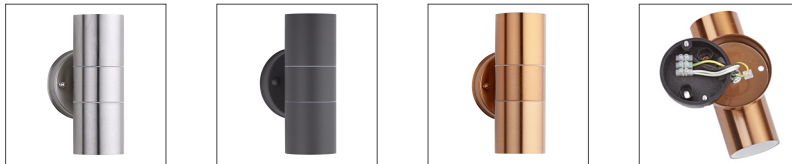

# Biard Le Mans Up/Down Outdoor Wall Light

## Product Specification

Base	GU10
Dimensions	60 x 92 x 160mm
Waterproof	IP44
Input Power	220-240V
Certification	CE, RoSH & LVD
Input Frequency	50Hz
Weight	0.5kg

## Product Specification

- ✓ 3 Year Warranty
- ✓ IP44 waterproof rated
- ✓ Max Wattage 2 x 35W
- ✓ CE, RoSH & LVD Certified
- ✓ Stainless Steel Body