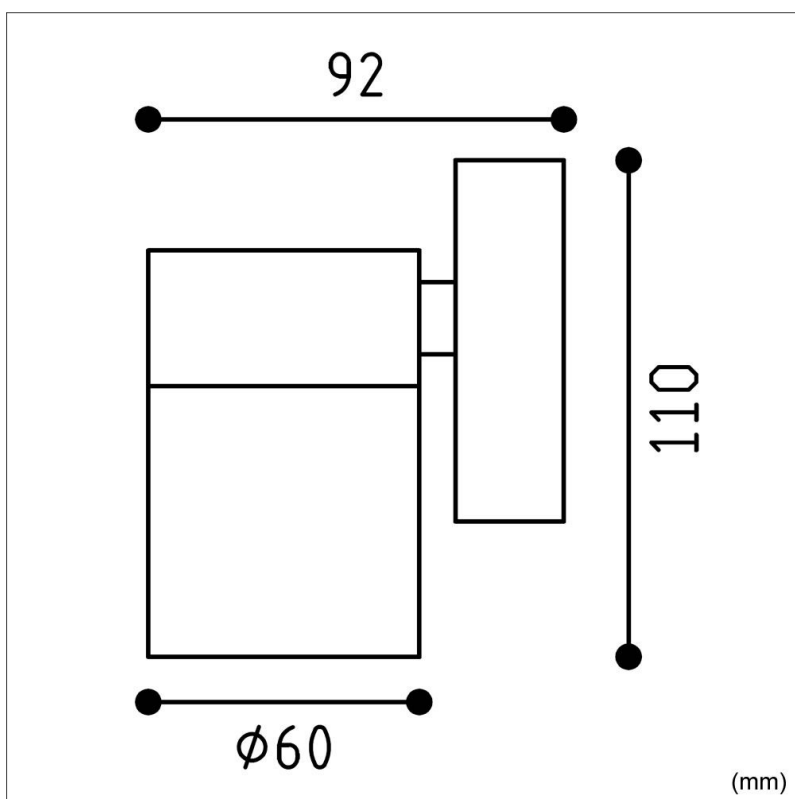

Biard Le Mans Up or Down Outdoor Wall Light

Product Specification

Base **E27 (ES) Edison Screw**

Dimensions **60 x 92 x 110mm**

Waterproof **IP44**

Input Power **220-240V**

Certification **CE, RoSH & LVD**

Input Frequency **50Hz**

Weight **0.4kg**

Product Specification

- ✓ 3 Year Warranty
- ✓ IP44 waterproof rated
- ✓ Max Wattage 1 x 35W
- ✓ CE, RoSH & LVD Certified
- ✓ Stainless Steel Body

Safety Information

- ✓ Use only at stated voltages.
- ✗ **DO NOT** look directly into LED.
- ✗ **DO NOT** spray with chemicals.
- ✓ If in doubt use a qualified electrician.
- ✗ **NEVER** expose electrical parts when switched on.
- ✗ **DO NOT** remove PIR (if fitted).
- ✗ **DO NOT** cover with flammable materials.
- ✓ Turn off power before fitting.