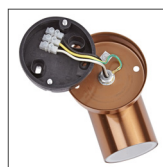

Biard Le Mans Up or Down Outdoor Wall Light

Product Specification

Base **E27 (ES) Edison Screw**

Dimensions **60 x 92 x 110mm**

Waterproof **IP44**

Input Power **220-240V**

Certification **CE, RoSH & LVD**

Input Frequency **50Hz**

Weight **0.4kg**

Product Specification

- ✓ 3 Year Warranty
- ✓ IP44 waterproof rated
- ✓ Max Wattage 1 x 35W
- ✓ CE, RoSH & LVD Certified
- ✓ Stainless Steel Body

Safety Information

- ✓ Use only at stated voltages.
- ✗ **DO NOT** look directly into LED.
- ✗ **DO NOT** spray with chemicals.
- ✓ If in doubt use a qualified electrician.
- ✗ **NEVER** expose electrical parts when switched on.
- ✗ **DO NOT** remove PIR (if fitted).
- ✗ **DO NOT** cover with flammable materials.
- ✓ Turn off power before fitting.