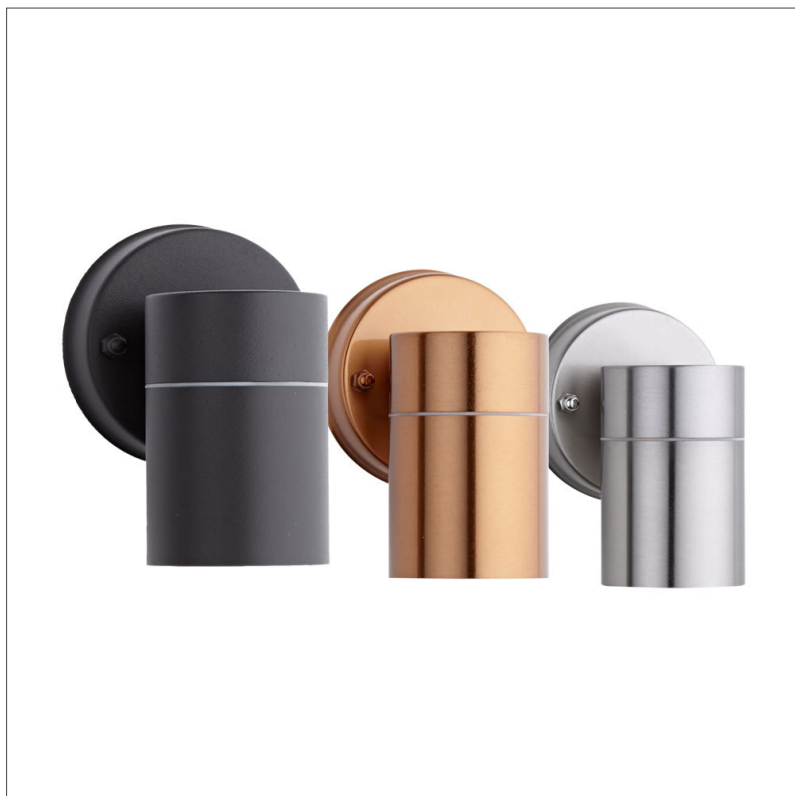

Biard Le Mans Up or Down Outdoor Wall Light

Product Specification

Base **E27 (ES) Edison Screw**

Dimensions **60 x 92 x 110mm**

Waterproof **IP44**

Input Power **220-240V**

Certification **CE, RoSH & LVD**

Input Frequency **50Hz**

Weight **0.4kg**

Product Specification

- ✓ 3 Year Warranty
- ✓ IP44 waterproof rated
- ✓ Max Wattage 1 x 35W
- ✓ CE, RoSH & LVD Certified
- ✓ Stainless Steel Body

Safety Information

- ✓ Use only at stated voltages.
- ✗ **DO NOT** look directly into LED.
- ✗ **DO NOT** spray with chemicals.
- ✓ If in doubt use a qualified electrician.
- ✗ **NEVER** expose electrical parts when switched on.
- ✗ **DO NOT** remove PIR (if fitted).
- ✗ **DO NOT** cover with flammable materials.
- ✓ Turn off power before fitting.