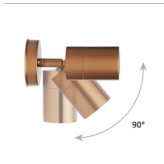

Biard Le Mans IP44 Adjustable Outdoor Wall Light

Product Specification

Base	GU10
Dimensions	138 x 92 x 60mm
Waterproof	IP44
Input Power	AC220-240V
Certification	LVD, & RoHS
Input Frequency	50Hz
Weight	0.44kg

Product Specification

- ✓ Stainless Steel Body
- ✓ IP44 Rated
- ✓ Silver, Copper, Black
- ✓ Adjustable
- ✓ Dimmable

Safety Information

- ✓ Use only at stated voltages.
- ✗ **DO NOT** look directly into LED.
- ✗ **DO NOT** spray with chemicals.
- ✓ If in doubt use a qualified electrician.
- ✗ **NEVER** expose electrical parts when switched on.
- ✗ **DO NOT** remove PIR (if fitted).
- ✗ **DO NOT** cover with flammable materials.
- ✓ Turn off power before fitting.