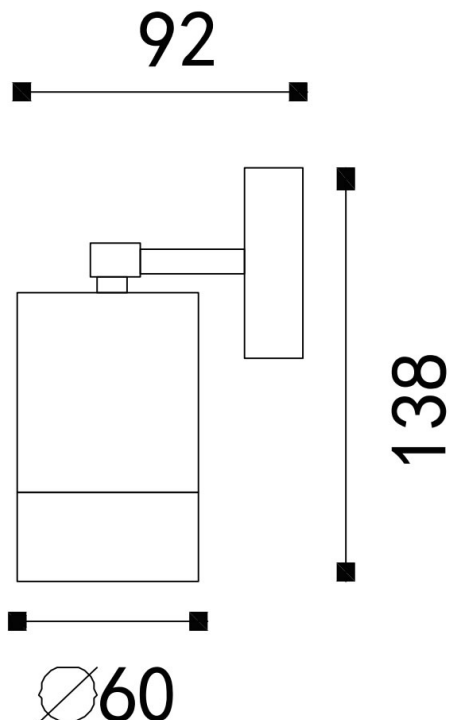

Biard Le Mans IP44 Adjustable Outdoor Wall Light

Product Specification

Base	GU10
Dimensions	138 x 92 x 60mm
Waterproof	IP44
Input Power	AC220-240V
Certification	LVD, & RoHS
Input Frequency	50Hz
Weight	0.44kg

Product Specification

- ✓ Stainless Steel Body
- ✓ IP44 Rated
- ✓ Silver, Copper, Black
- ✓ Adjustable
- ✓ Dimmable

Safety Information

- ✓ Use only at stated voltages.
- ✗ **DO NOT** look directly into LED.
- ✗ **DO NOT** spray with chemicals.
- ✓ If in doubt use a qualified electrician.
- ✗ **NEVER** expose electrical parts when switched on.
- ✗ **DO NOT** remove PIR (if fitted).
- ✗ **DO NOT** cover with flammable materials.
- ✓ Turn off power before fitting.