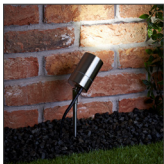

## Biard Le Mans IP44 Outdoor Spike Light - Brushed Steel

### Product Specification

Base	GU10
Dimensions	Ø60 x 290mm
Waterproof	IP44
Input Power	AC220-240V
Certification	LVD, & RoHS
Input Frequency	50Hz
Weight	0.5kg

### Product Features

- ✓ Stainless Steel Body
- ✓ IP44 Rated
- ✓ Finished in Brushed Steel
- ✓ Tilttable
- ✓ Dimmable