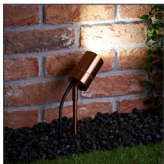

## Biard Le Mans IP44 Outdoor Spike Light - Copper

### Product Specification

Base	GU10
Dimensions	Ø60 x 290mm
Waterproof	IP44
Input Power	AC220-240V
Certification	LVD, & RoHS
Input Frequency	50Hz
Weight	0.5kg

### Product Features

- ✓ Stainless Steel Body
- ✓ IP44 Rated
- ✓ Finished in Copper
- ✓ Tilttable
- ✓ Dimmable